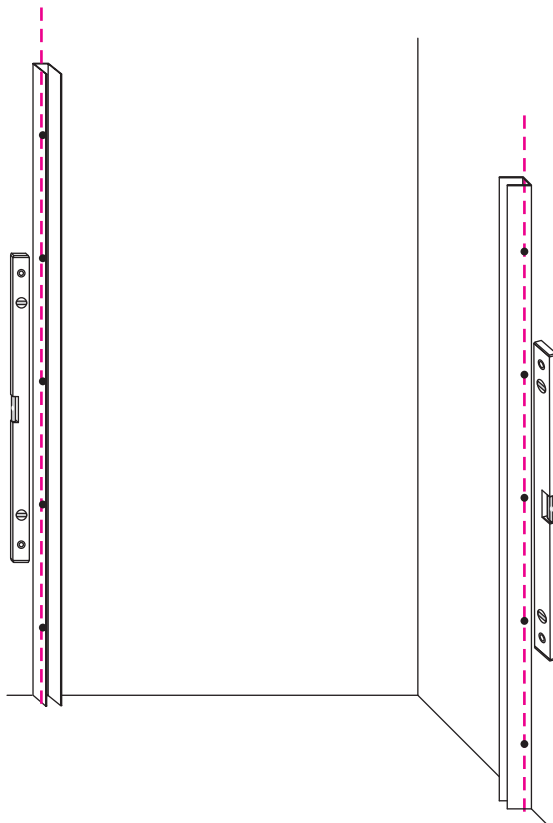

## INSTALLATIE VOORSCHRIFT

HORIZON NISDEUR RECHTS  
+ VAST PANEEL MATZWART

+

HORIZON INLOOPDOUCHE  
MATZWART RASTER

1

- |      |      |       |      |      |      |
|------|------|-------|------|------|------|
| ① X2 | ② X1 | ③ X1  | ④ X1 | ⑤ X1 | ⑥ X1 |
| ⑦ X2 | ⑧ X1 | ⑨ X1  | ⑩ X1 | ⑪ X2 | ⑫ X1 |
| ⑬ X1 | ⑭ X1 | ⑮ X13 | ⑯ X1 | ⑰ X1 | X1   |
| 4x25 | 4x8  | 4x10  | 4x13 | 4x30 |      |

3

- 890(900X800)
- 990(1000X800)
- 1090(1100X800)
- 1190(1200X800)
- 1390(1400X800)
- 890(900X900)
- 990(1000X900)
- 1090(1100X900)
- 1190(1200X900)
- 1390(1400X900)
- 890(900X1000)
- 990(1000X1000)
- 1090(1100X1000)
- 1190(1200X1000)
- 1390(1400X1000)
- 890(900X1100)
- 990(1000X1100)
- 1090(1100X1100)
- 1190(1200X1100)
- 1390(1400X1100)
- 890(900X1200)
- 990(1000X1200)
- 1090(1100X1200)
- 1190(1200X1200)
- 1390(1400X1200)

- 790(900X800)
- 790(1000X800)
- 790(1100X800)
- 790(1200X800)
- 790(1400X800)
- 890(900X900)
- 890(1000X900)
- 890(1100X900)
- 890(1200X900)
- 890(1400X900)
- 990(900X1000)
- 990(1000X1000)
- 990(1100X1000)
- 990(1200X1000)
- 990(1400X1000)
- 1090(900X1100)
- 1090(1000X1100)
- 1090(1100X1100)
- 1090(1200X1100)
- 1090(1400X1100)
- 1190(900X1200)
- 1190(1000X1200)
- 1190(1100X1200)
- 1190(1200X1200)
- 1190(1400X1200)