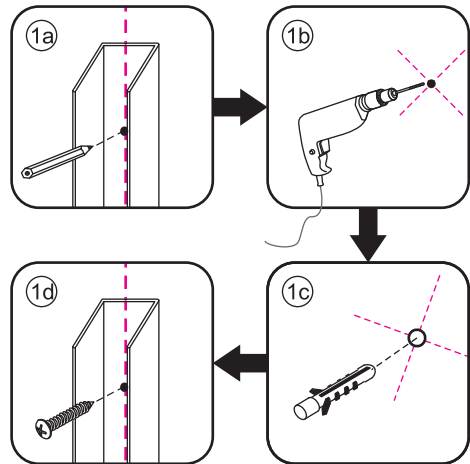

- 890(900X800)
- 990(1000X800)
- 1090(1100X800)
- 1190(1200X800)
- 1390(1400X800)
- 890(900X900)
- 990(1000X900)
- 1090(1100X900)
- 1190(1200X900)
- 1390(1400X900)
- 890(900X1000)
- 990(1000X1000)
- 1090(1100X1000)
- 1190(1200X1000)
- 1390(1400X1000)
- 890(900X1100)
- 990(1000X1100)
- 1090(1100X1100)
- 1190(1200X1100)
- 1390(1400X1100)
- 890(900X1200)
- 990(1000X1200)
- 1090(1100X1200)
- 1190(1200X1200)
- 1390(1400X1200)

- 790(900X800)
- 790(1000X800)
- 790(1100X800)
- 790(1200X800)
- 790(1400X800)
- 890(900X900)
- 890(1000X900)
- 890(1100X900)
- 890(1200X900)
- 890(1400X900)
- 990(900X1000)
- 990(1000X1000)
- 990(1100X1000)
- 990(1200X1000)
- 990(1400X1000)
- 1090(900X1100)
- 1090(1000X1100)
- 1090(1100X1100)
- 1090(1200X1100)
- 1090(1400X1100)
- 1190(900X1200)
- 1190(1000X1200)
- 1190(1100X1200)
- 1190(1200X1200)
- 1190(1400X1200)