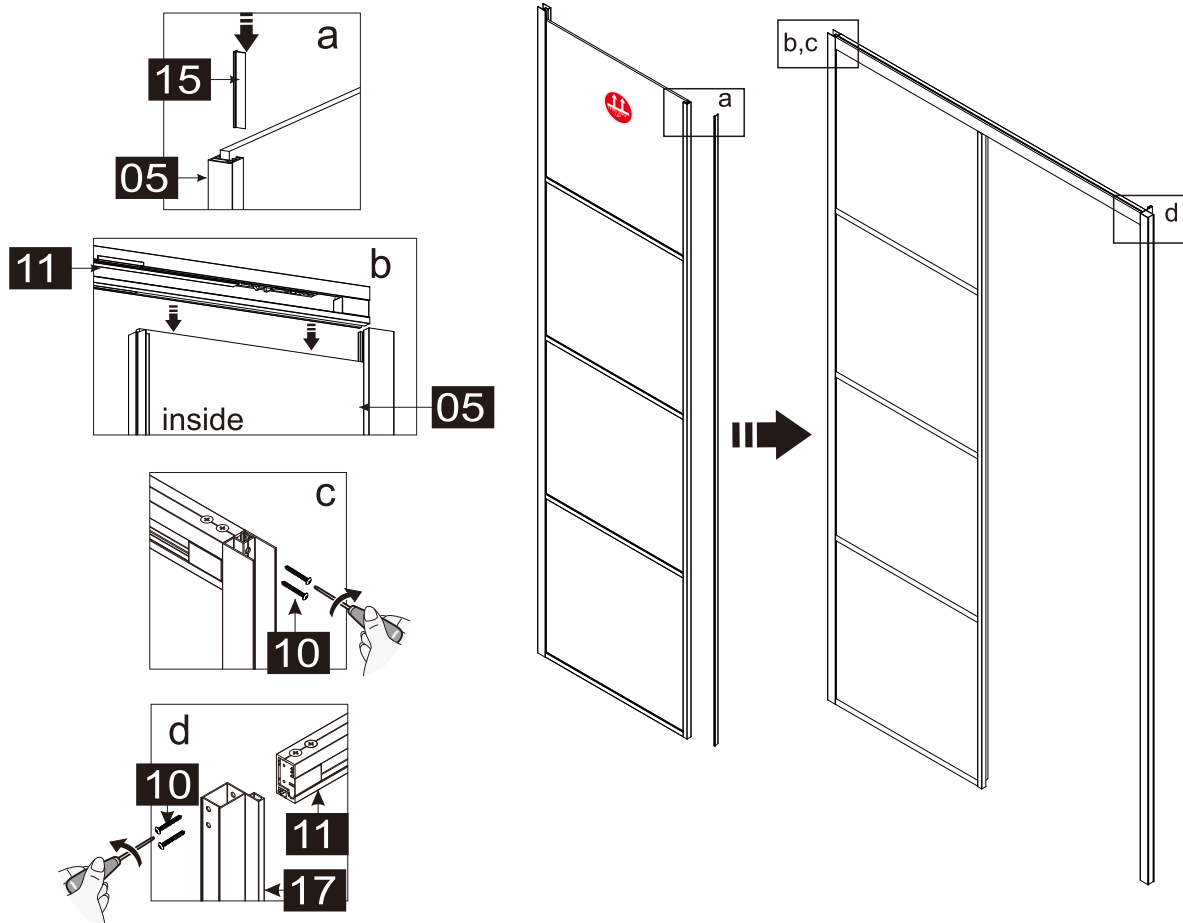

INSTRUCTION MANUAL

DAS120

This product is heavy and requires assembly by two people.