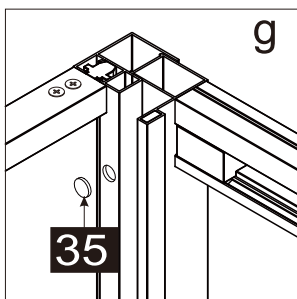

INSTRUCTION MANUAL

DAS120

This product is heavy and requires assembly by two people.