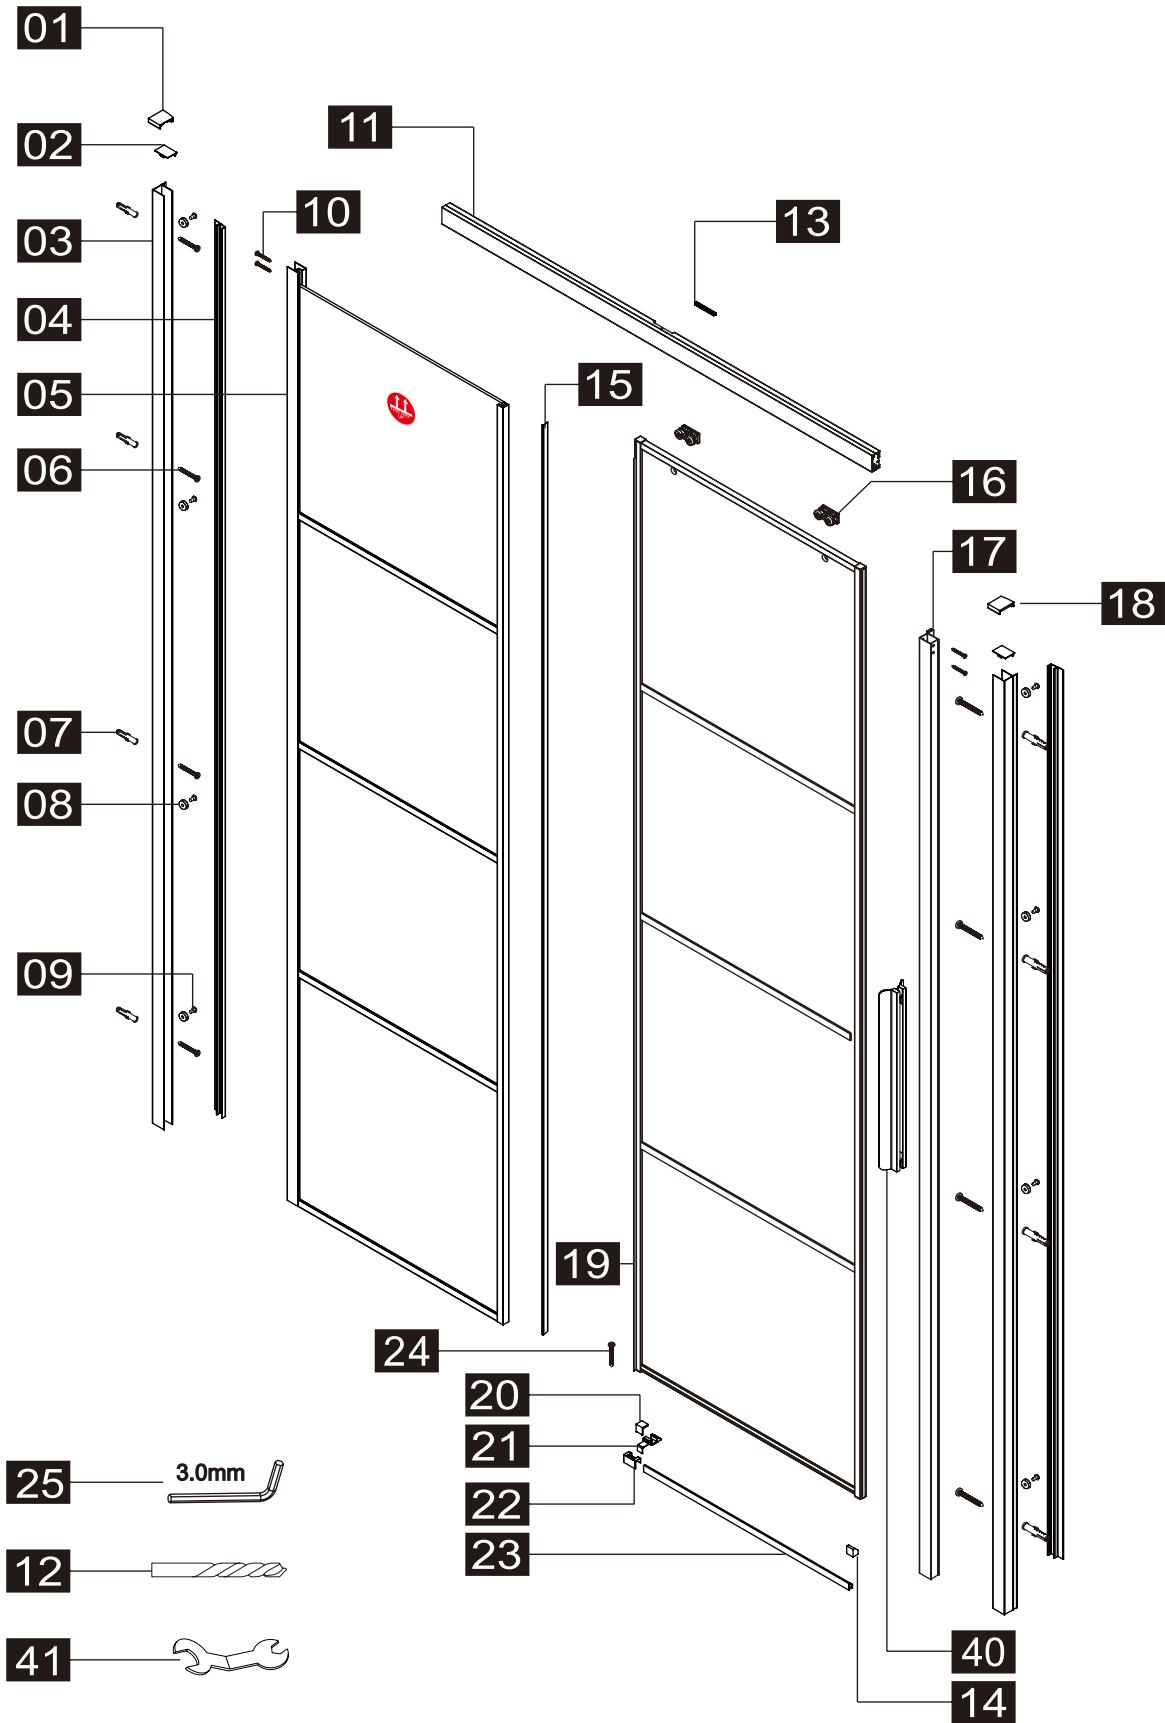

INSTRUCTION MANUAL

DAS120

PRODUCT OVERVIEW LEFT:

This product is heavy and requires assembly by two people.