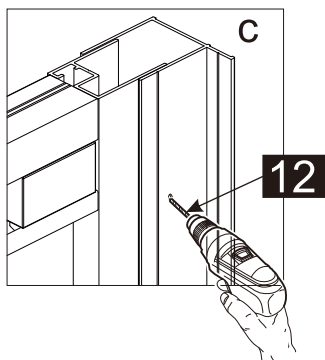

INSTRUCTION MANUAL

DAS120

This product is heavy and requires assembly by two people.