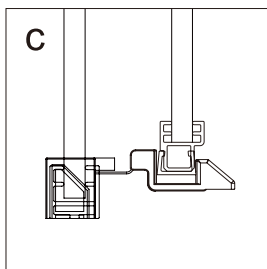

INSTRUCTION MANUAL

DAS120

This product is heavy and requires assembly by two people.