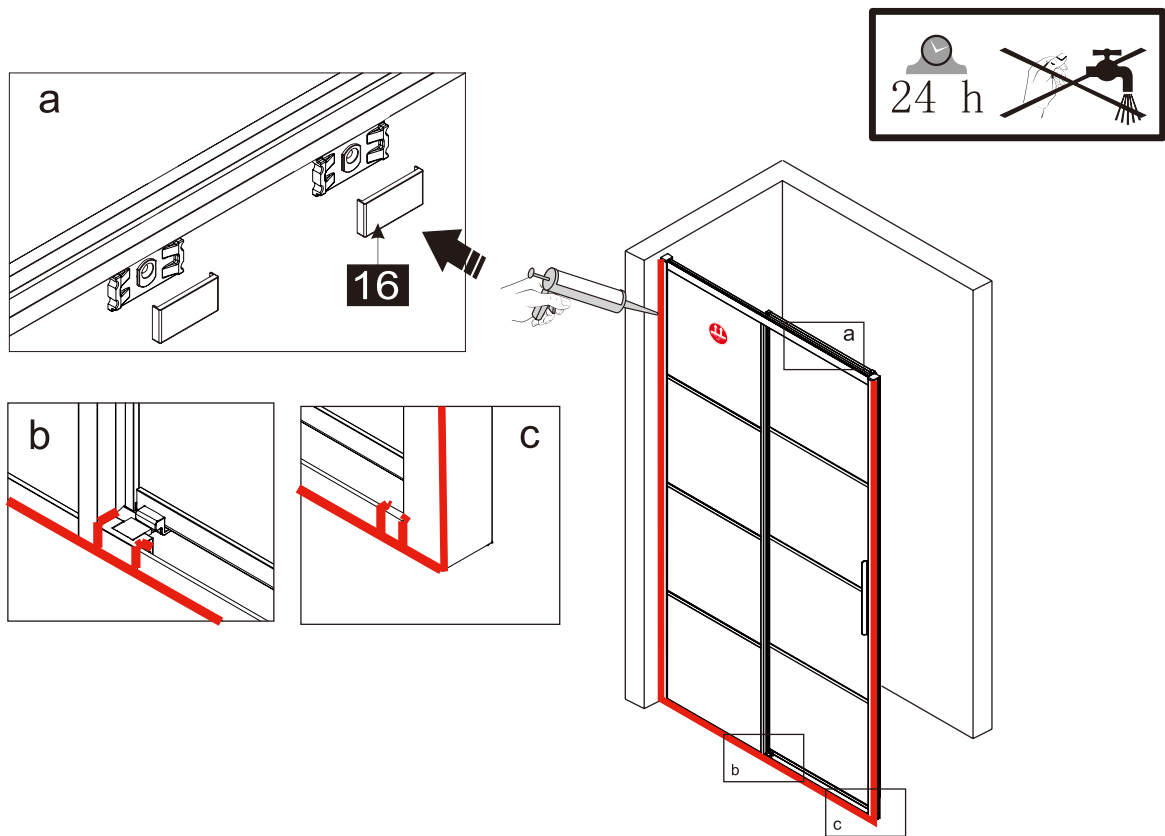

INSTRUCTION MANUAL

DAS120

This product is heavy and requires assembly by two people.