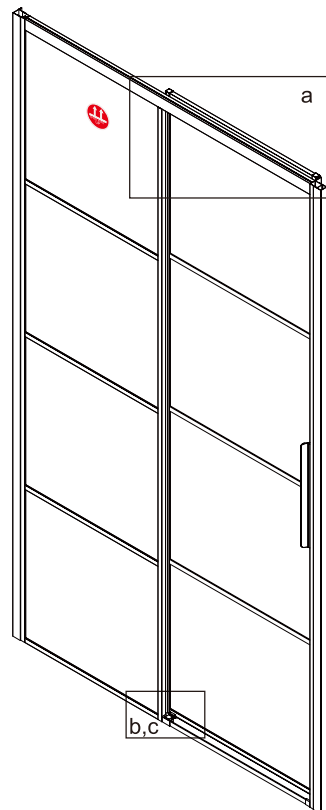

INSTRUCTION MANUAL

DAS120

This product is heavy and requires assembly by two people.