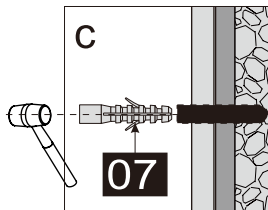

# INSTRUCTION MANUAL

DAS120

Measurement	Installation size (mm) / A	Center dimension glass (mm) / C
1200	1170~1200	1157~1187

Measurement	Installation size (mm) / A	Center dimension glass (mm) / D
800	773~788	764~779
900	873~888	864~879
1000	973~988	964~979
1200	1173~1188	1164~1179