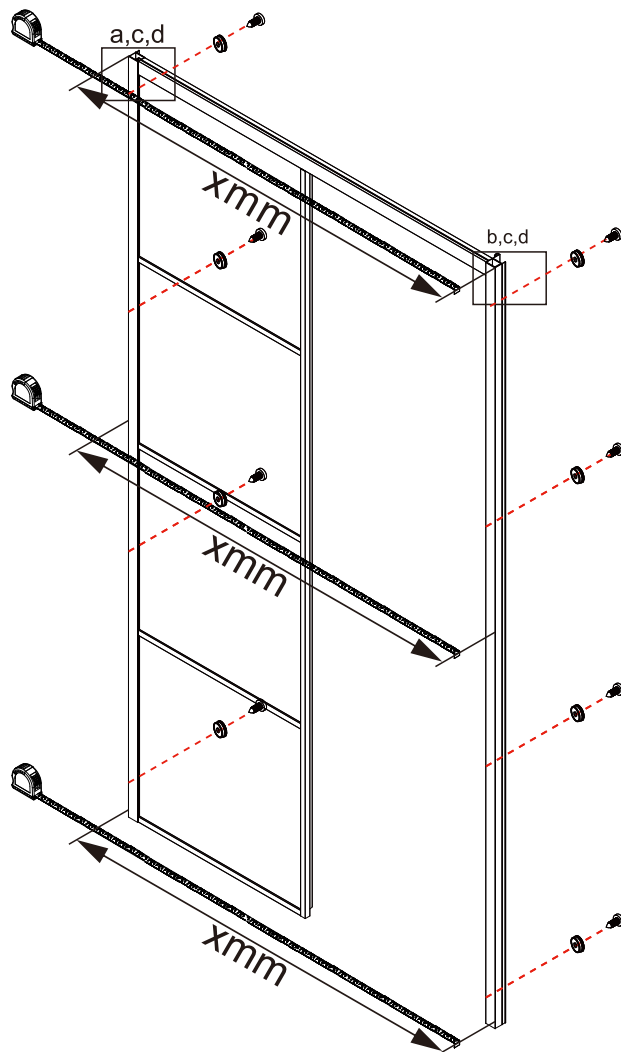

INSTRUCTION MANUAL

DAS120

This product is heavy and requires assembly by two people.