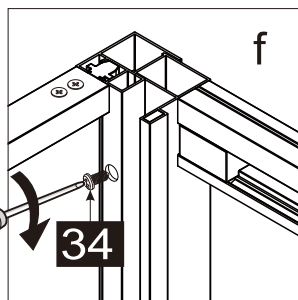

INSTRUCTION MANUAL

DAS120

This product is heavy and requires assembly by two people.