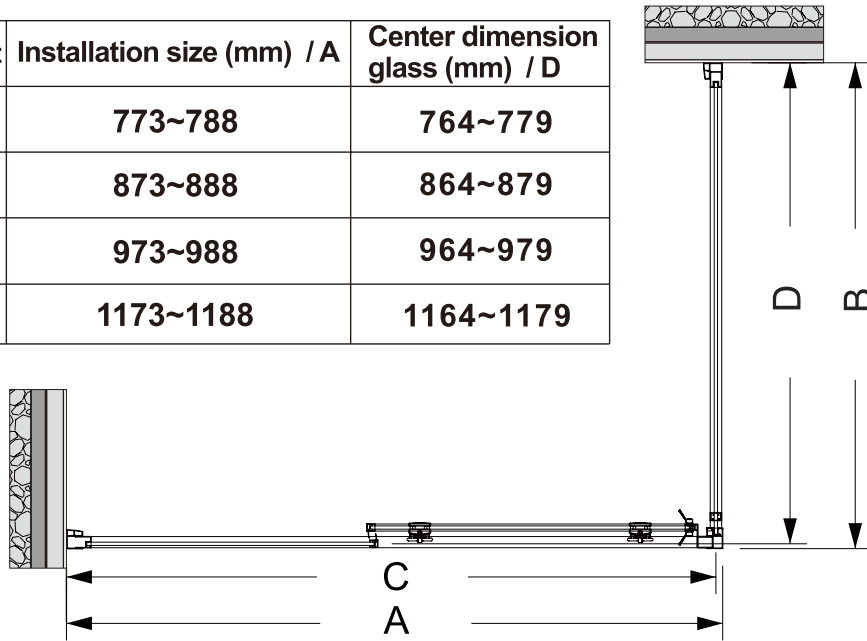

# INSTRUCTION MANUAL

DAS120

Measurement	Installation size (mm) / A	Center dimension glass (mm) / C
1200	1170~1200	1157~1187

Measurement	Installation size (mm) / A	Center dimension glass (mm) / D
800	773~788	764~779
900	873~888	864~879
1000	973~988	964~979
1200	1173~1188	1164~1179