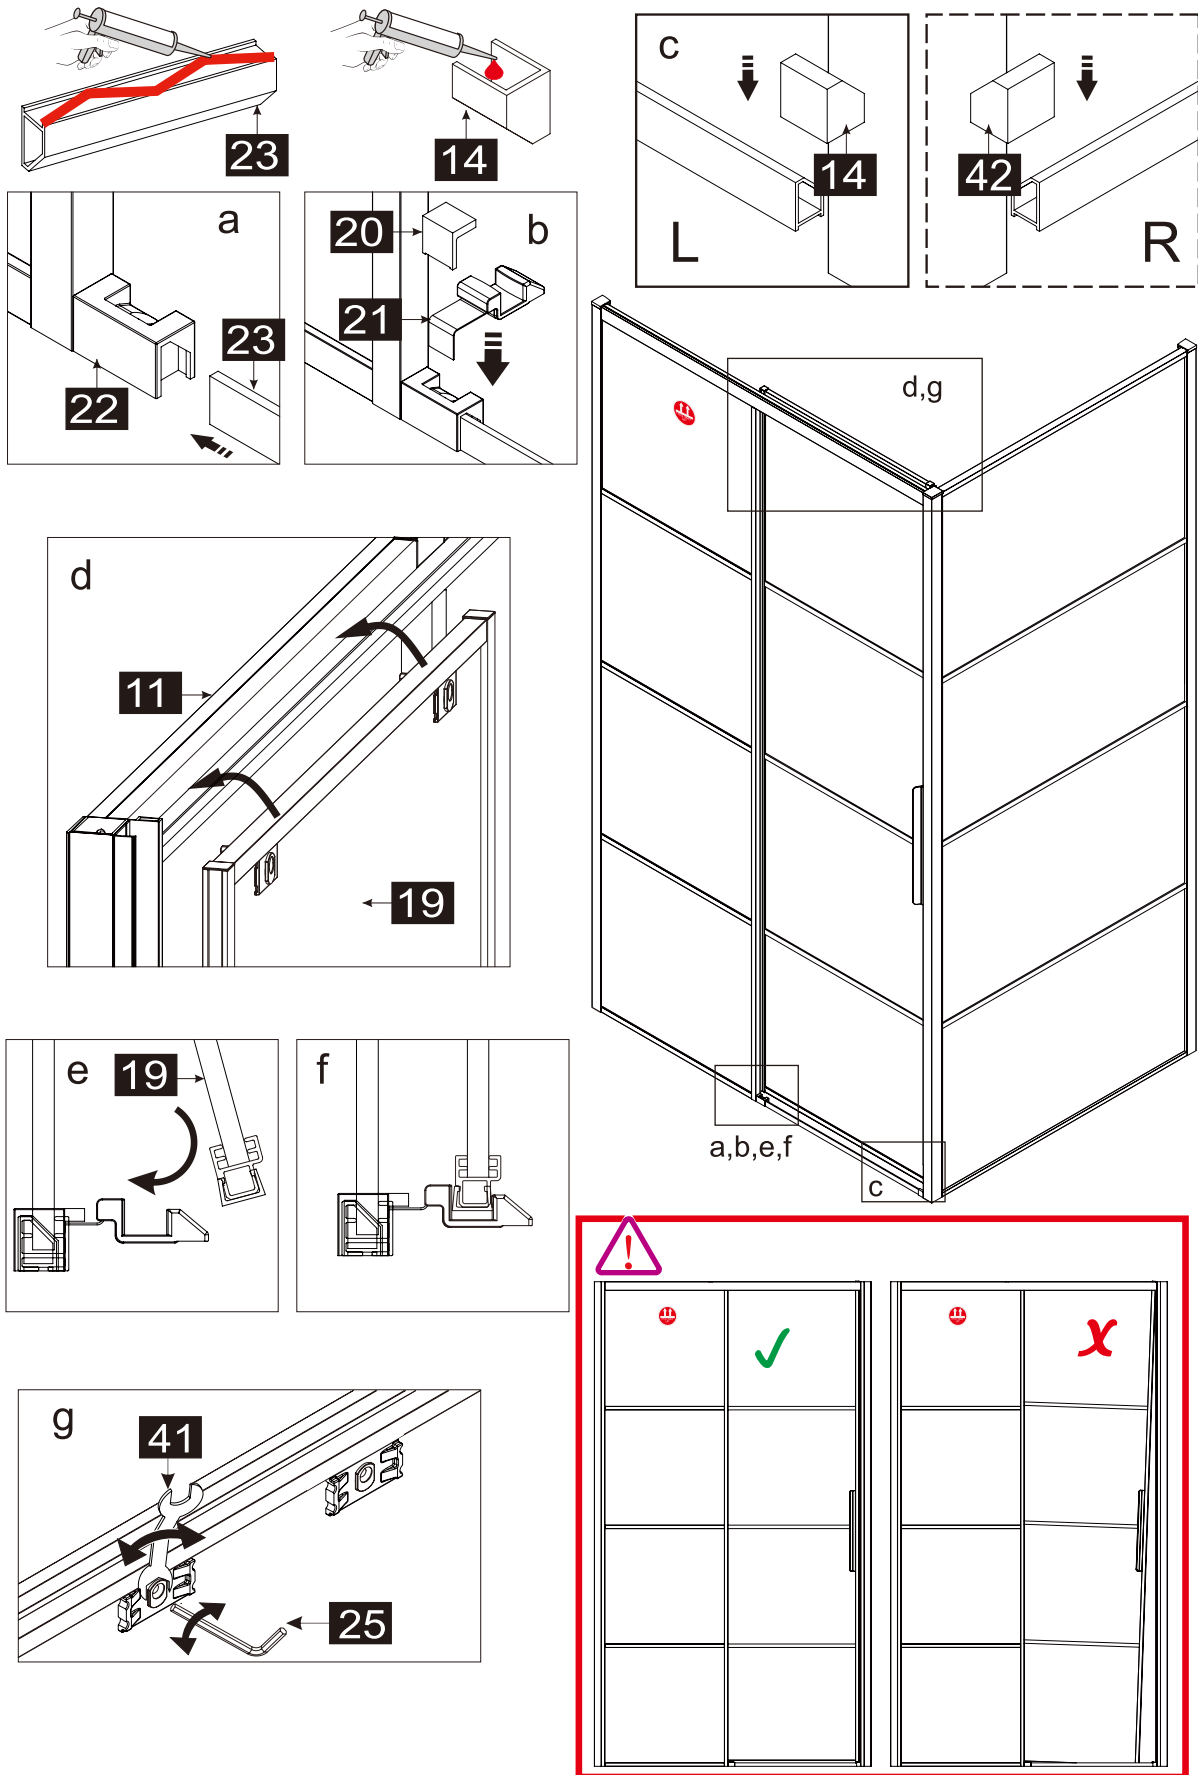

INSTRUCTION MANUAL

DAS120

This product is heavy and requires assembly by two people.