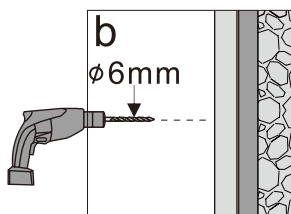

# INSTRUCTION MANUAL

DAS120

Measurement	Installation size (mm) / A	Center dimension glass (mm) / C
1200	1170~1200	1157~1187

Measurement	Installation size (mm) / A	Center dimension glass (mm) / D
800	773~788	764~779
900	873~888	864~879
1000	973~988	964~979
1200	1173~1188	1164~1179