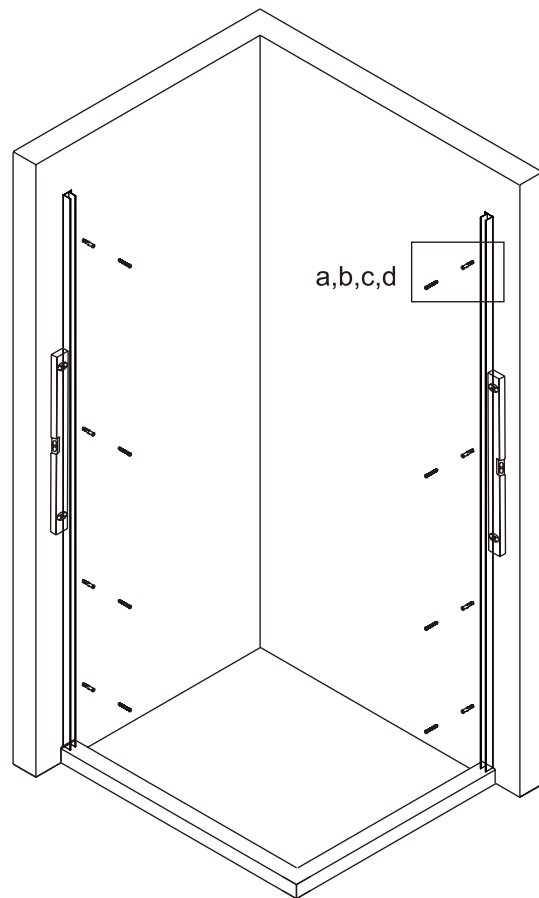

# INSTRUCTION MANUAL

DAS120

Measurement	Installation size (mm) / A	Center dimension glass (mm) / C
1200	1170~1200	1157~1187

Measurement	Installation size (mm) / A	Center dimension glass (mm) / D
800	773~788	764~779
900	873~888	864~879
1000	973~988	964~979
1200	1173~1188	1164~1179