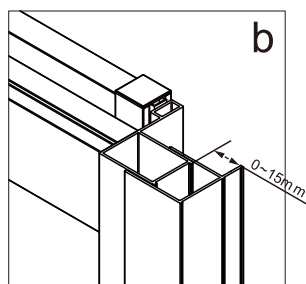

INSTRUCTION MANUAL

DAS120

This product is heavy and requires assembly by two people.