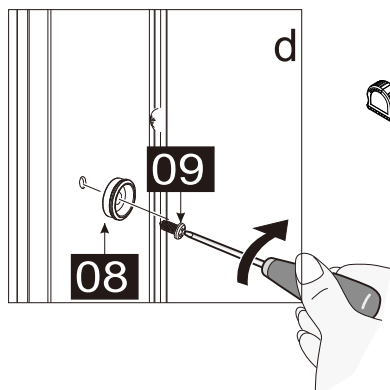

INSTRUCTION MANUAL

DAS120

This product is heavy and requires assembly by two people.