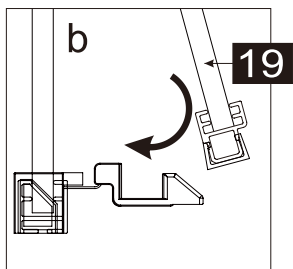

INSTRUCTION MANUAL

DAS120

This product is heavy and requires assembly by two people.