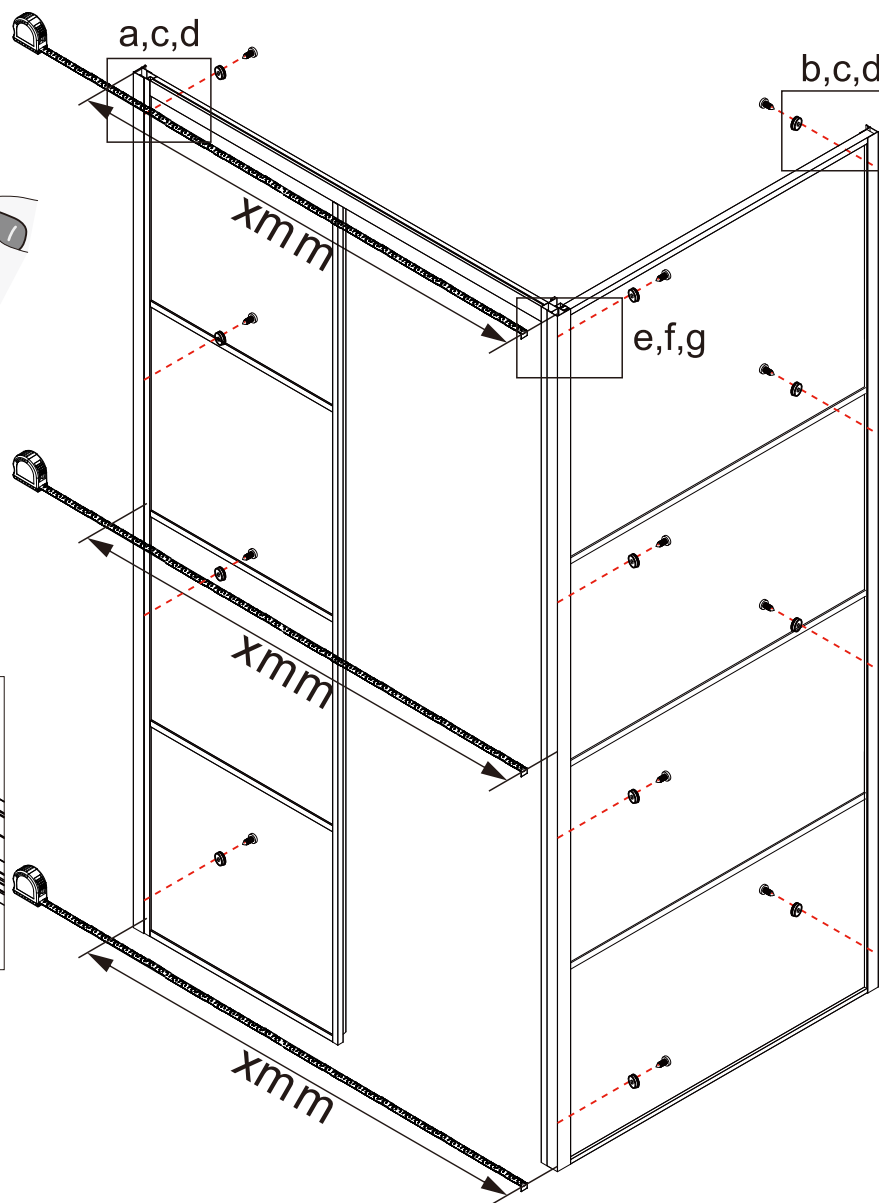

INSTRUCTION MANUAL

DAS120

This product is heavy and requires assembly by two people.