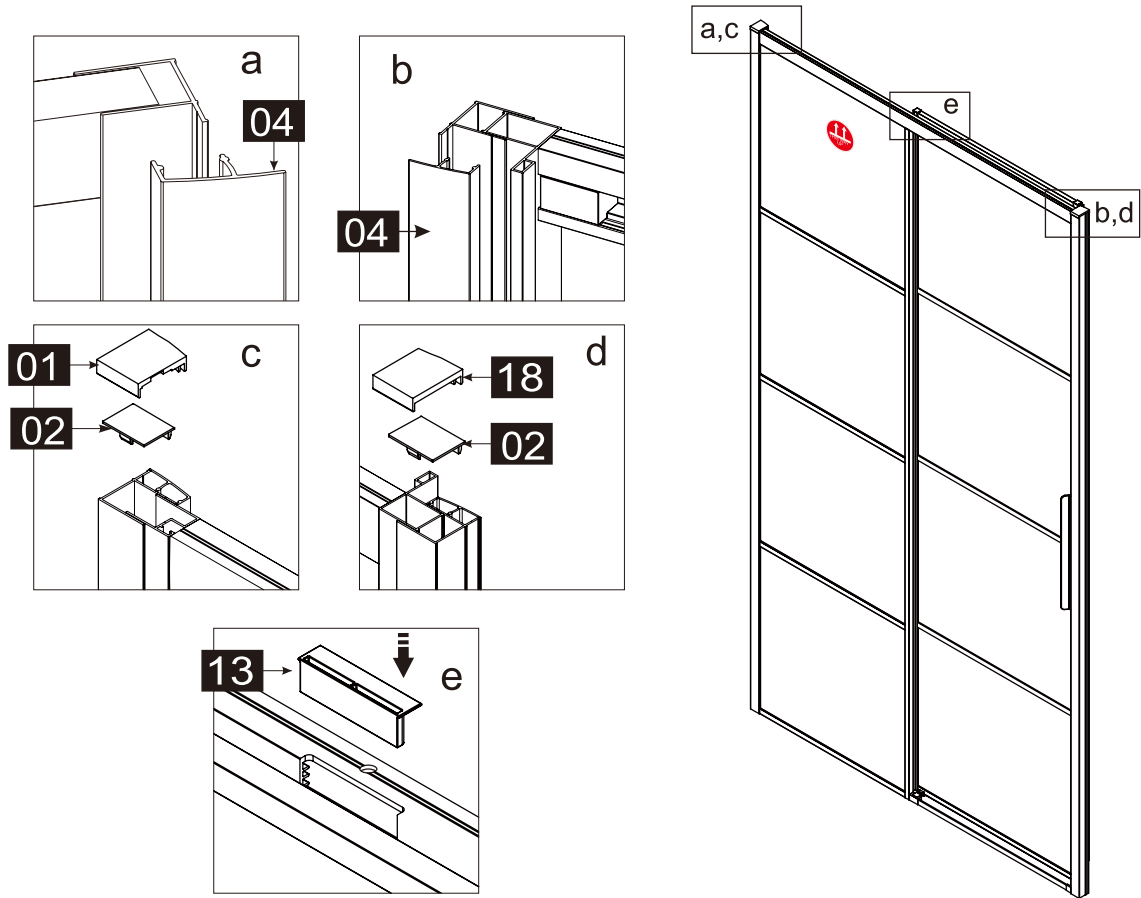

INSTRUCTION MANUAL

DAS120

This product is heavy and requires assembly by two people.