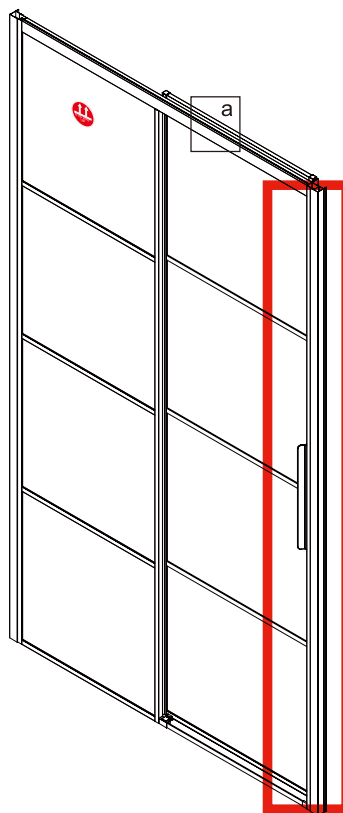

INSTRUCTION MANUAL

DAS120

This product is heavy and requires assembly by two people.