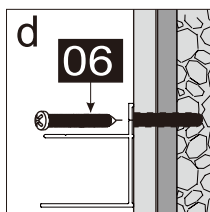

# INSTRUCTION MANUAL

DAS120

Measurement	Installation size (mm) / A	Center dimension glass (mm) / C
1200	1170~1200	1157~1187

Measurement	Installation size (mm) / A	Center dimension glass (mm) / D
800	773~788	764~779
900	873~888	864~879
1000	973~988	964~979
1200	1173~1188	1164~1179