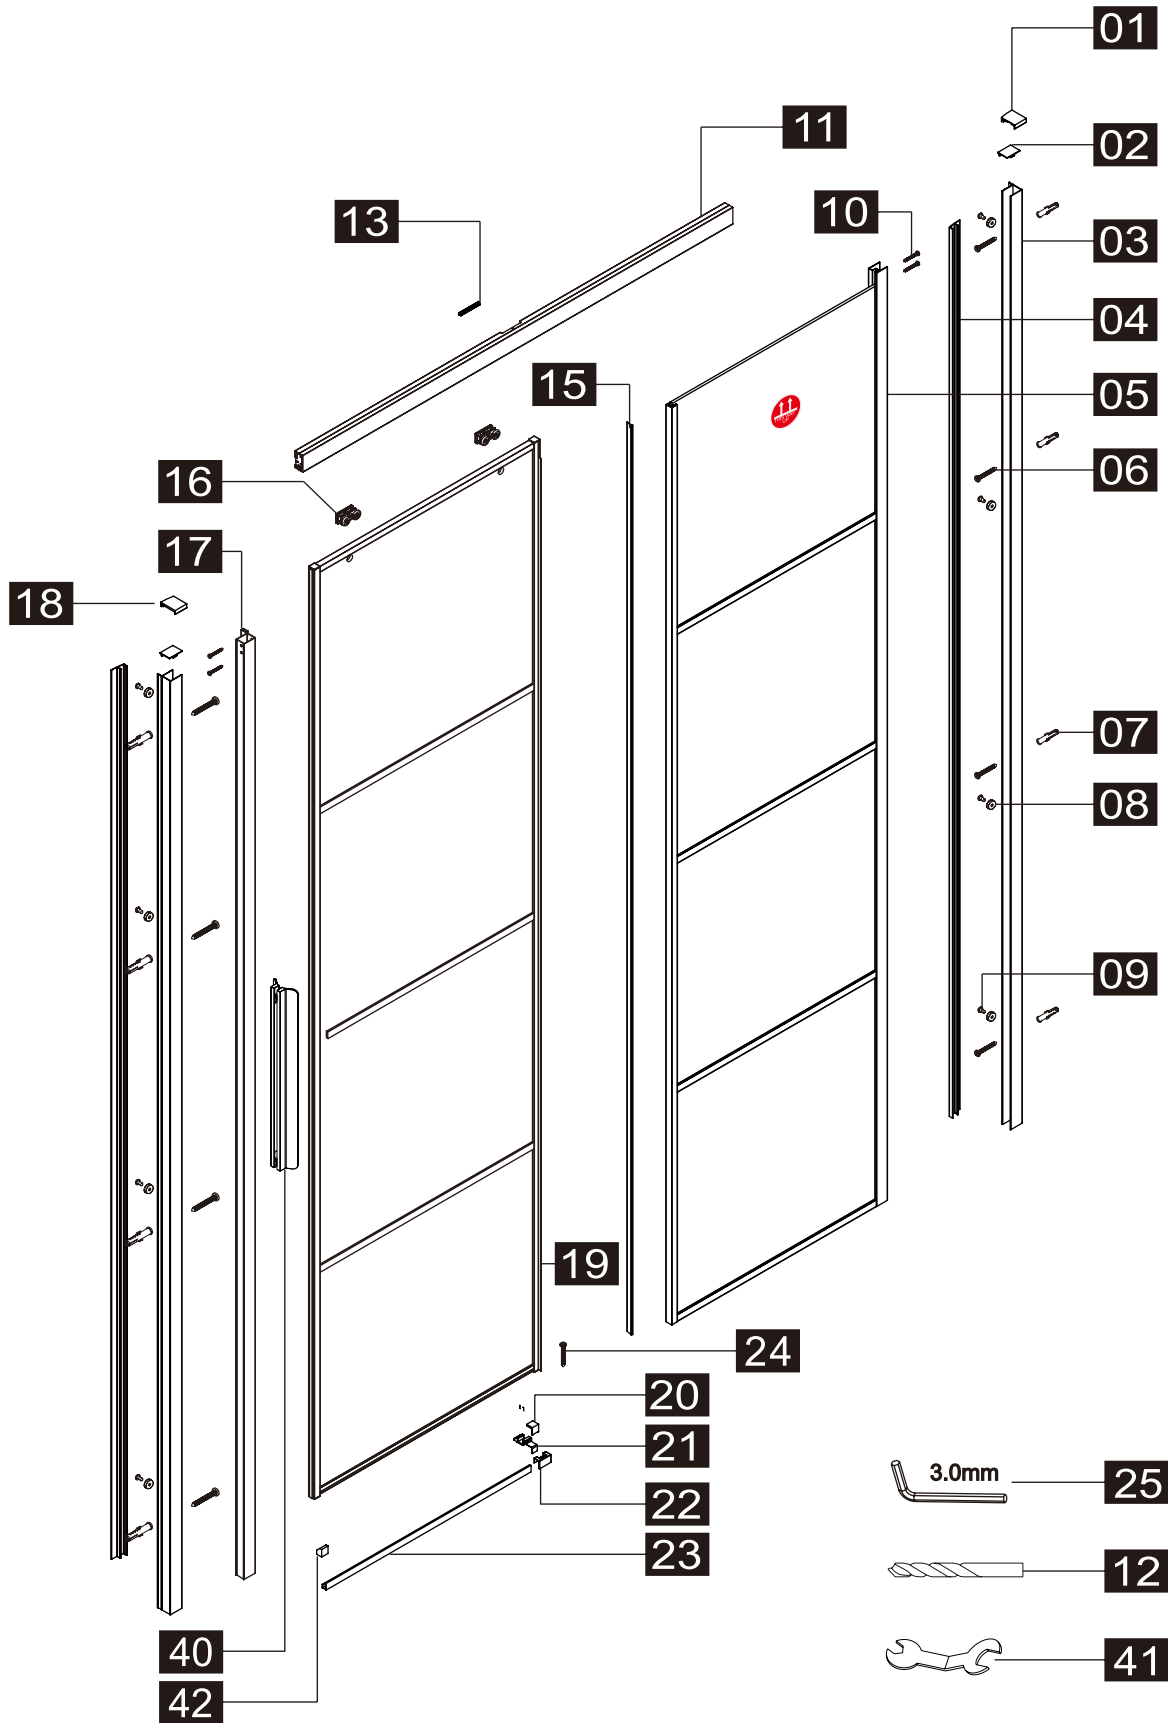

INSTRUCTION MANUAL

DAS120

PRODUCT OVERVIEW RIGHT:

This product is heavy and requires assembly by two people.

INSTRUCTION MANUAL

DASI20

Number	Drawing	Quantity	codering
1		1 piece	9-DA0004
2		2 pieces	9-DA2
3		2 pieces	9-DA06
4		2 pieces	9-DA09
5		1 piece	
6	ST4X30	8 pieces	9-RNR06
7		9 pieces	9-RNR009
8		8 pieces	9-DA0023
9	ST4X8	8 pieces	9-DA010
10	ST3.5X30	4 pieces	9-DAB10
11		1 piece	9-DA0011
12	Ø2.8mm	1 piece	9-RNR011
13		1 piece	9-DA0013
14		1 piece	9-DAB20
15		1 piece	9-DAB21
16		2 pieces	9-DAB22
17		1 piece	9-DAB23
18		1 piece	9-DA15
19		1 piece	
20		1 piece	9-DAB24
21		1 piece	9-DAB25
22		1 piece	9-DAB26
23		1 piece	9-DAB27
24	ST4X30	1 piece	9-RNR06S

This product is heavy and requires assembly by two people.