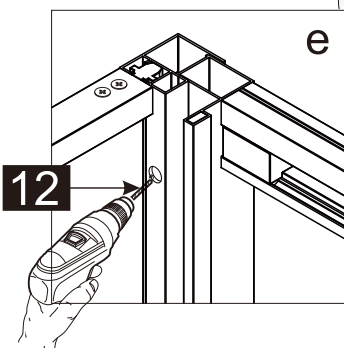

INSTRUCTION MANUAL

DAS120

This product is heavy and requires assembly by two people.