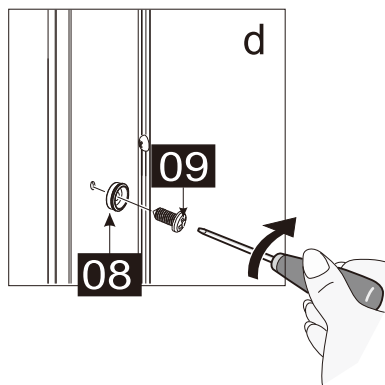

INSTRUCTION MANUAL

DAS120

This product is heavy and requires assembly by two people.