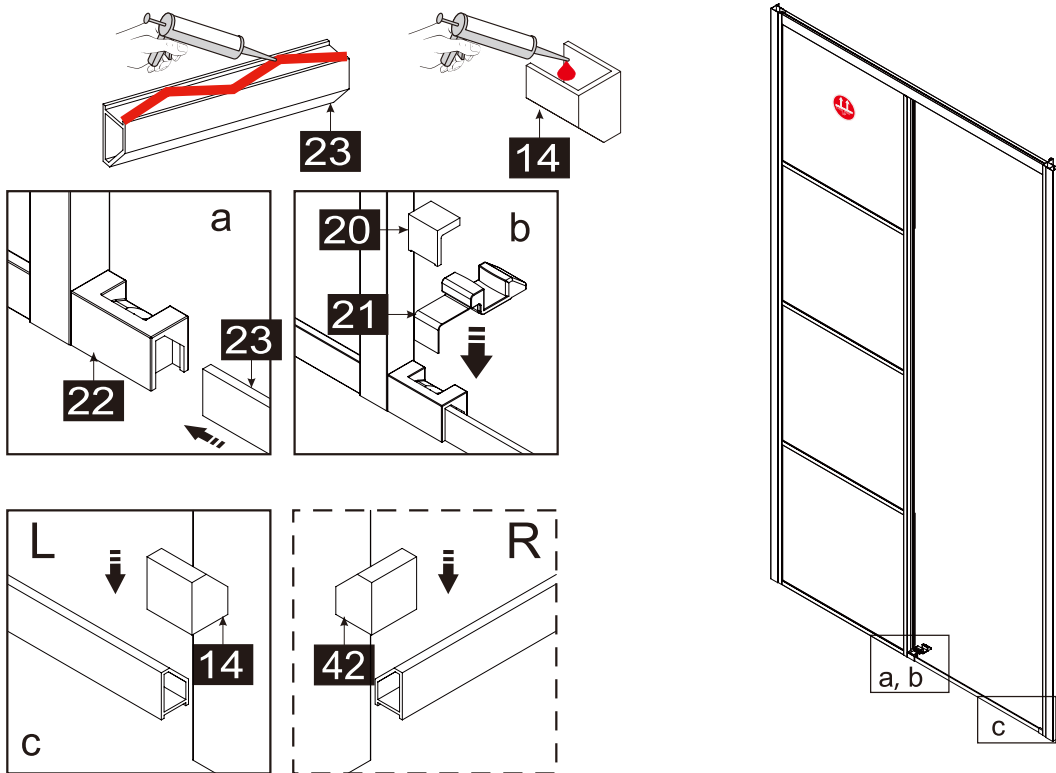

INSTRUCTION MANUAL

DAS120

This product is heavy and requires assembly by two people.