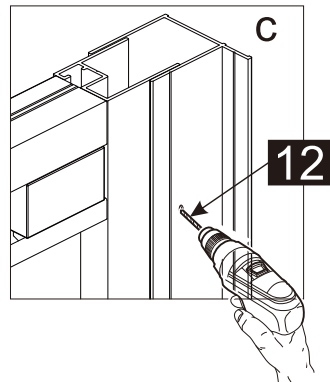

INSTRUCTION MANUAL

DAS120

This product is heavy and requires assembly by two people.