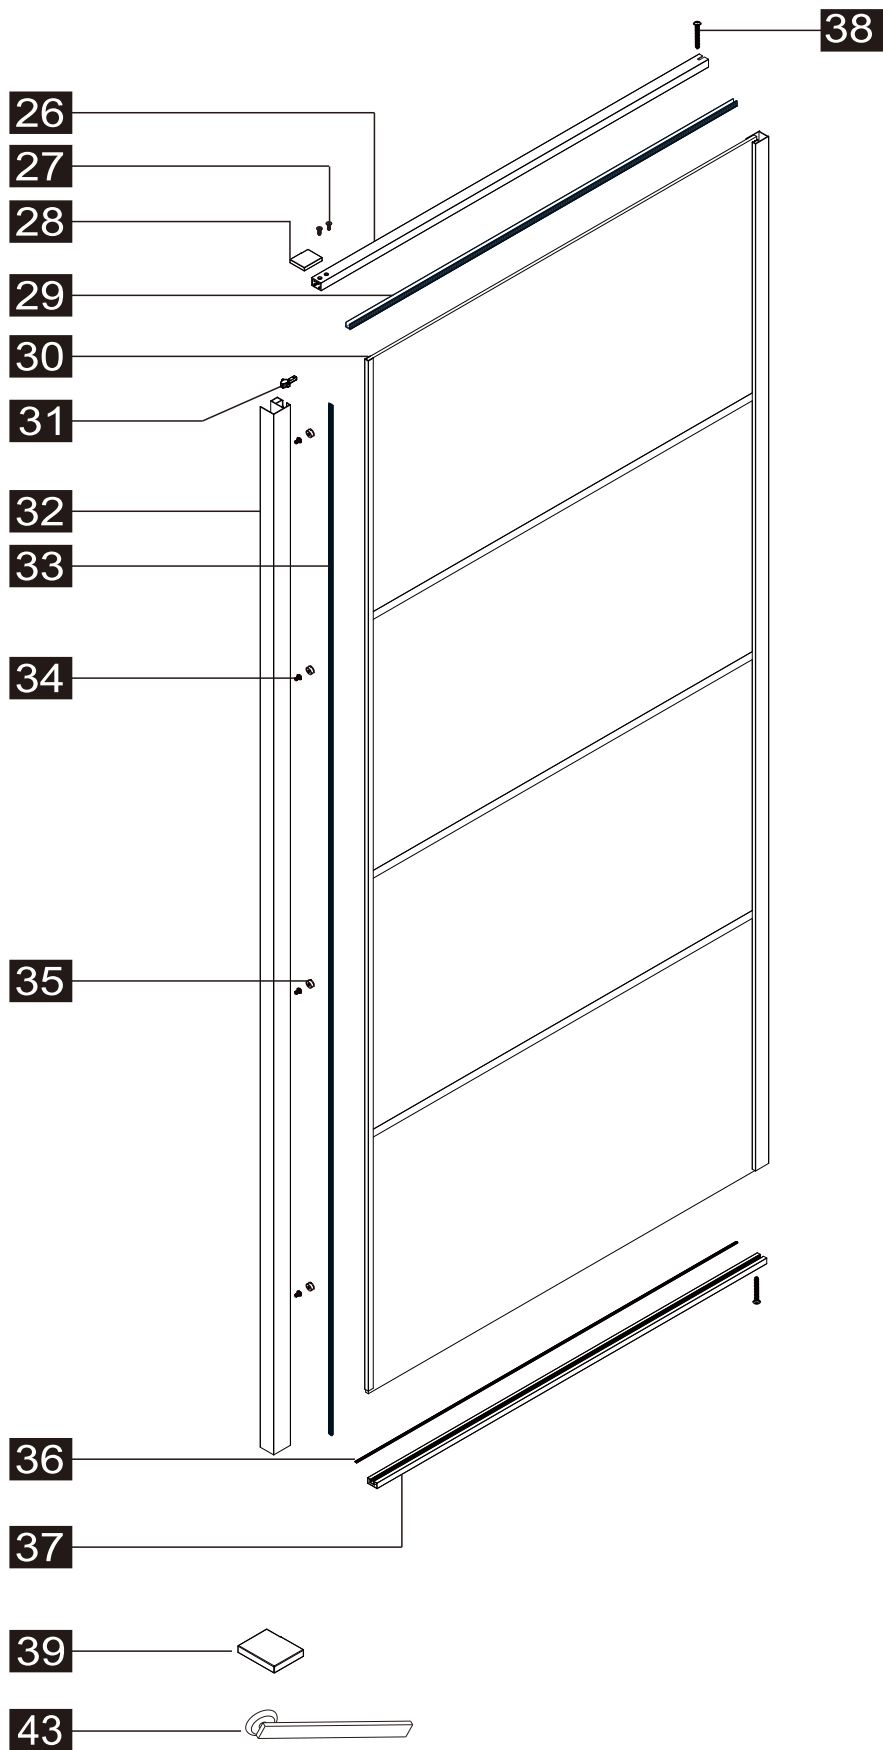

INSTRUCTION MANUAL

DAS120

This product is heavy and requires assembly by two people.

INSTRUCTION MANUAL

DAS120

26		1 piece	9-DA002
27	ST4X10	2 pieces	9-DA03
28		1 piece	9-DA28
29		1 piece	9-DA029
30		1 piece	
31		1 piece	9-DA022
32		1 piece	9-DA023
33		1 piece	9-DA33
34	ST4X14	4 pieces	9-DA025
35		4 pieces	9-DA35
36		1 piece	9-DA36
37		1 piece	9-DA37
38	ST3.5X35	1 piece	9-RNR05
39		2 pieces	9-DA39
43		1 piece	9-DA030

This product is heavy and requires assembly by two people.