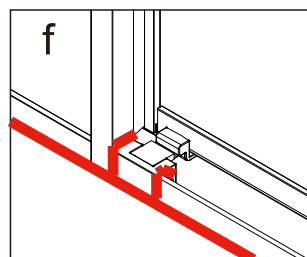

INSTRUCTION MANUAL

DAS120

This product is heavy and requires assembly by two people.