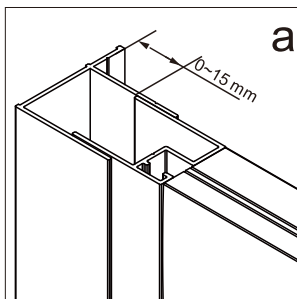

INSTRUCTION MANUAL

DAS120

This product is heavy and requires assembly by two people.