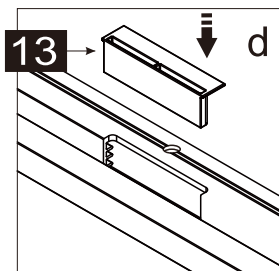

INSTRUCTION MANUAL

DAS120

This product is heavy and requires assembly by two people.