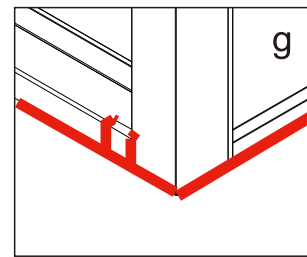

INSTRUCTION MANUAL

DAS120

This product is heavy and requires assembly by two people.