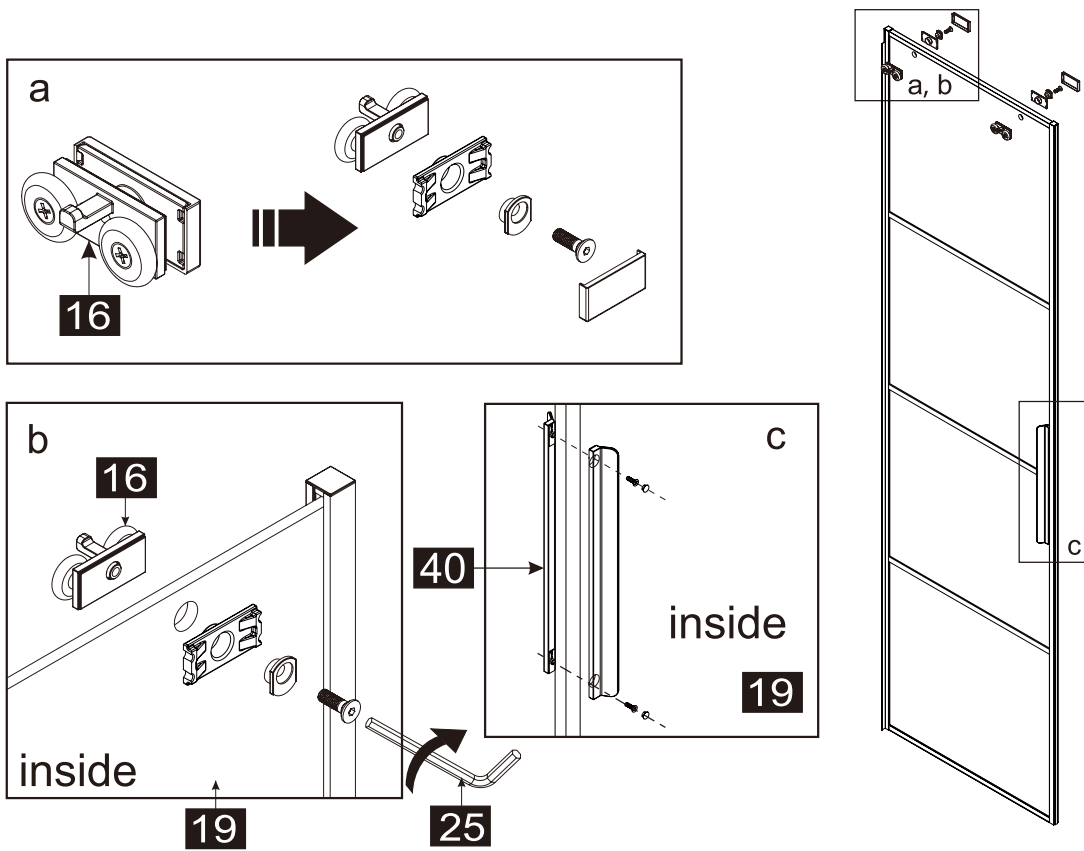

INSTRUCTION MANUAL

DAS120

This product is heavy and requires assembly by two people.