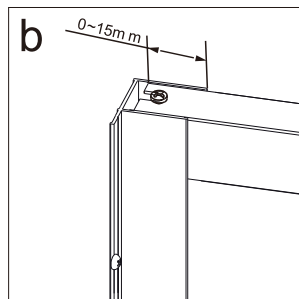

INSTRUCTION MANUAL

DAS120

This product is heavy and requires assembly by two people.