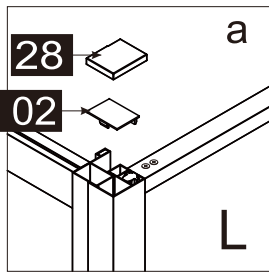

INSTRUCTION MANUAL

DAS120

This product is heavy and requires assembly by two people.