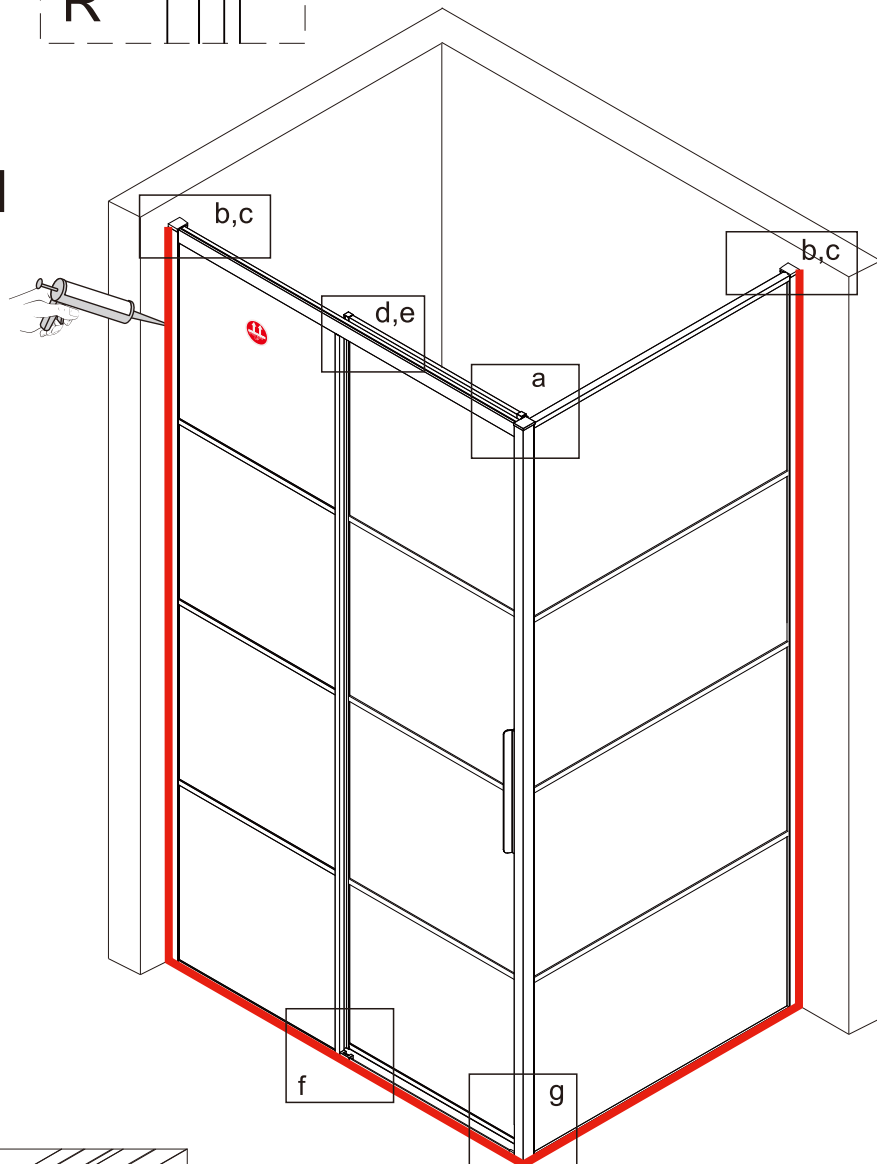

INSTRUCTION MANUAL

DAS120

This product is heavy and requires assembly by two people.