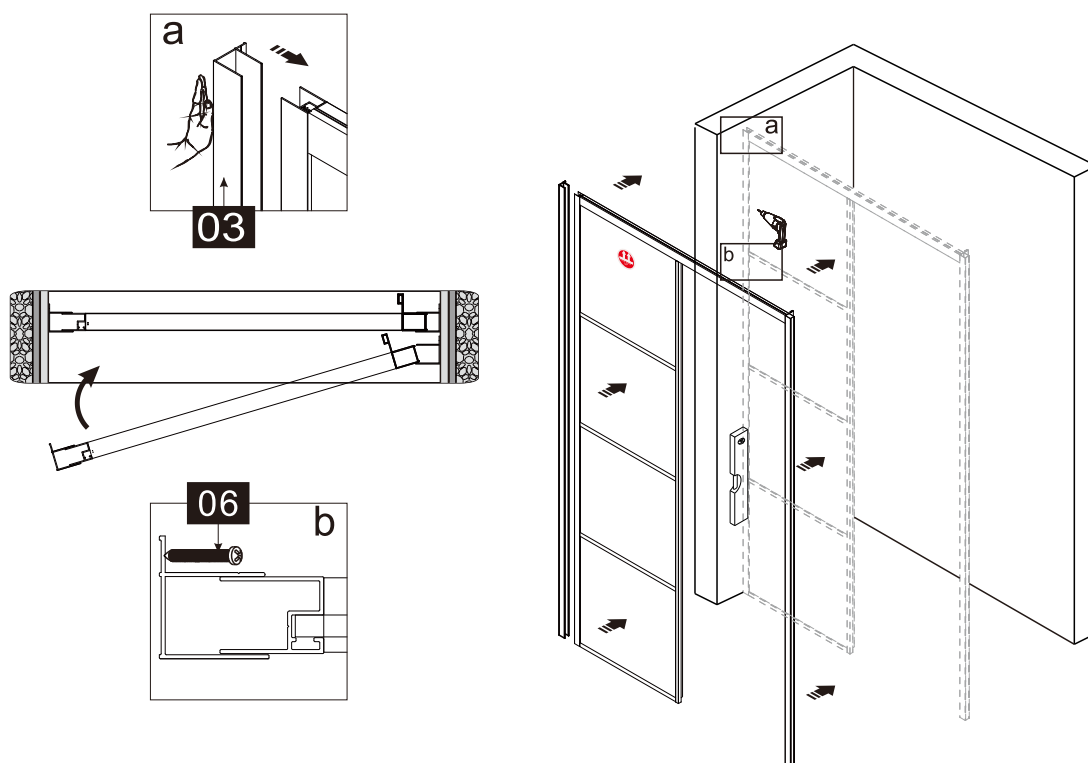

INSTRUCTION MANUAL

DAS120

This product is heavy and requires assembly by two people.