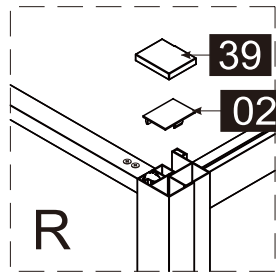

INSTRUCTION MANUAL

DAS120

This product is heavy and requires assembly by two people.