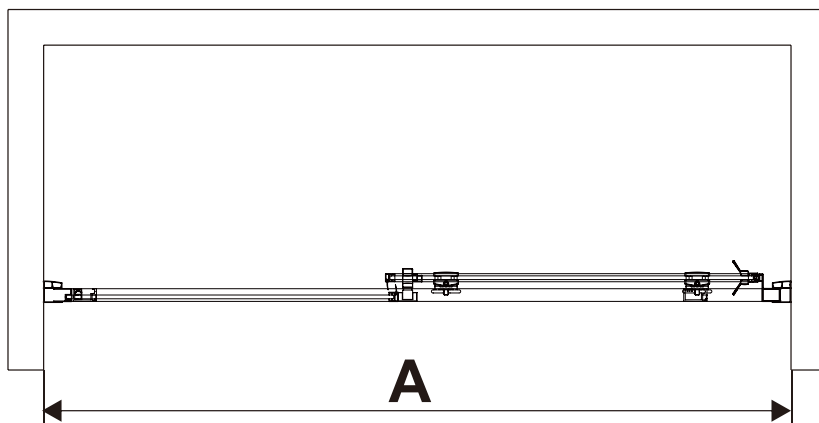

# INSTRUCTION MANUAL

DAS120

Measurement	Installation size (mm) / A
1200	1170~1200

**This product is heavy and requires assembly by two people.**