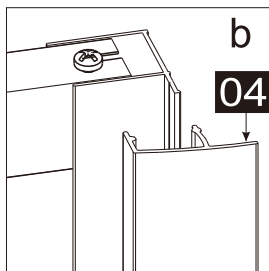

INSTRUCTION MANUAL

DAS120

This product is heavy and requires assembly by two people.