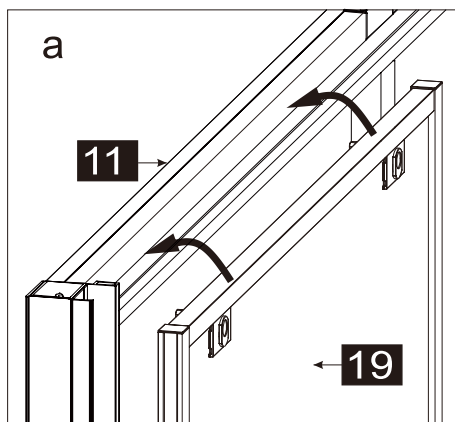

INSTRUCTION MANUAL

DAS120

This product is heavy and requires assembly by two people.