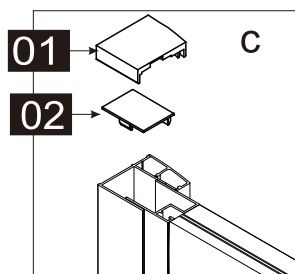

INSTRUCTION MANUAL

DAS120

This product is heavy and requires assembly by two people.