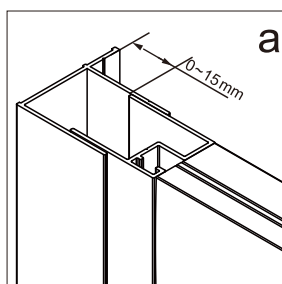

INSTRUCTION MANUAL

DAS120

This product is heavy and requires assembly by two people.