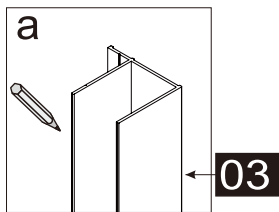

# INSTRUCTION MANUAL

DAS120

Measurement	Installation size (mm) / A	Center dimension glass (mm) / C
1200	1170~1200	1157~1187

Measurement	Installation size (mm) / A	Center dimension glass (mm) / D
800	773~788	764~779
900	873~888	864~879
1000	973~988	964~979
1200	1173~1188	1164~1179