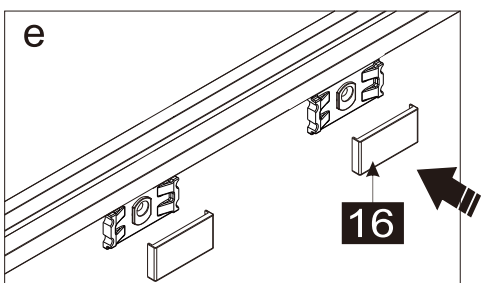

INSTRUCTION MANUAL

DAS120

This product is heavy and requires assembly by two people.