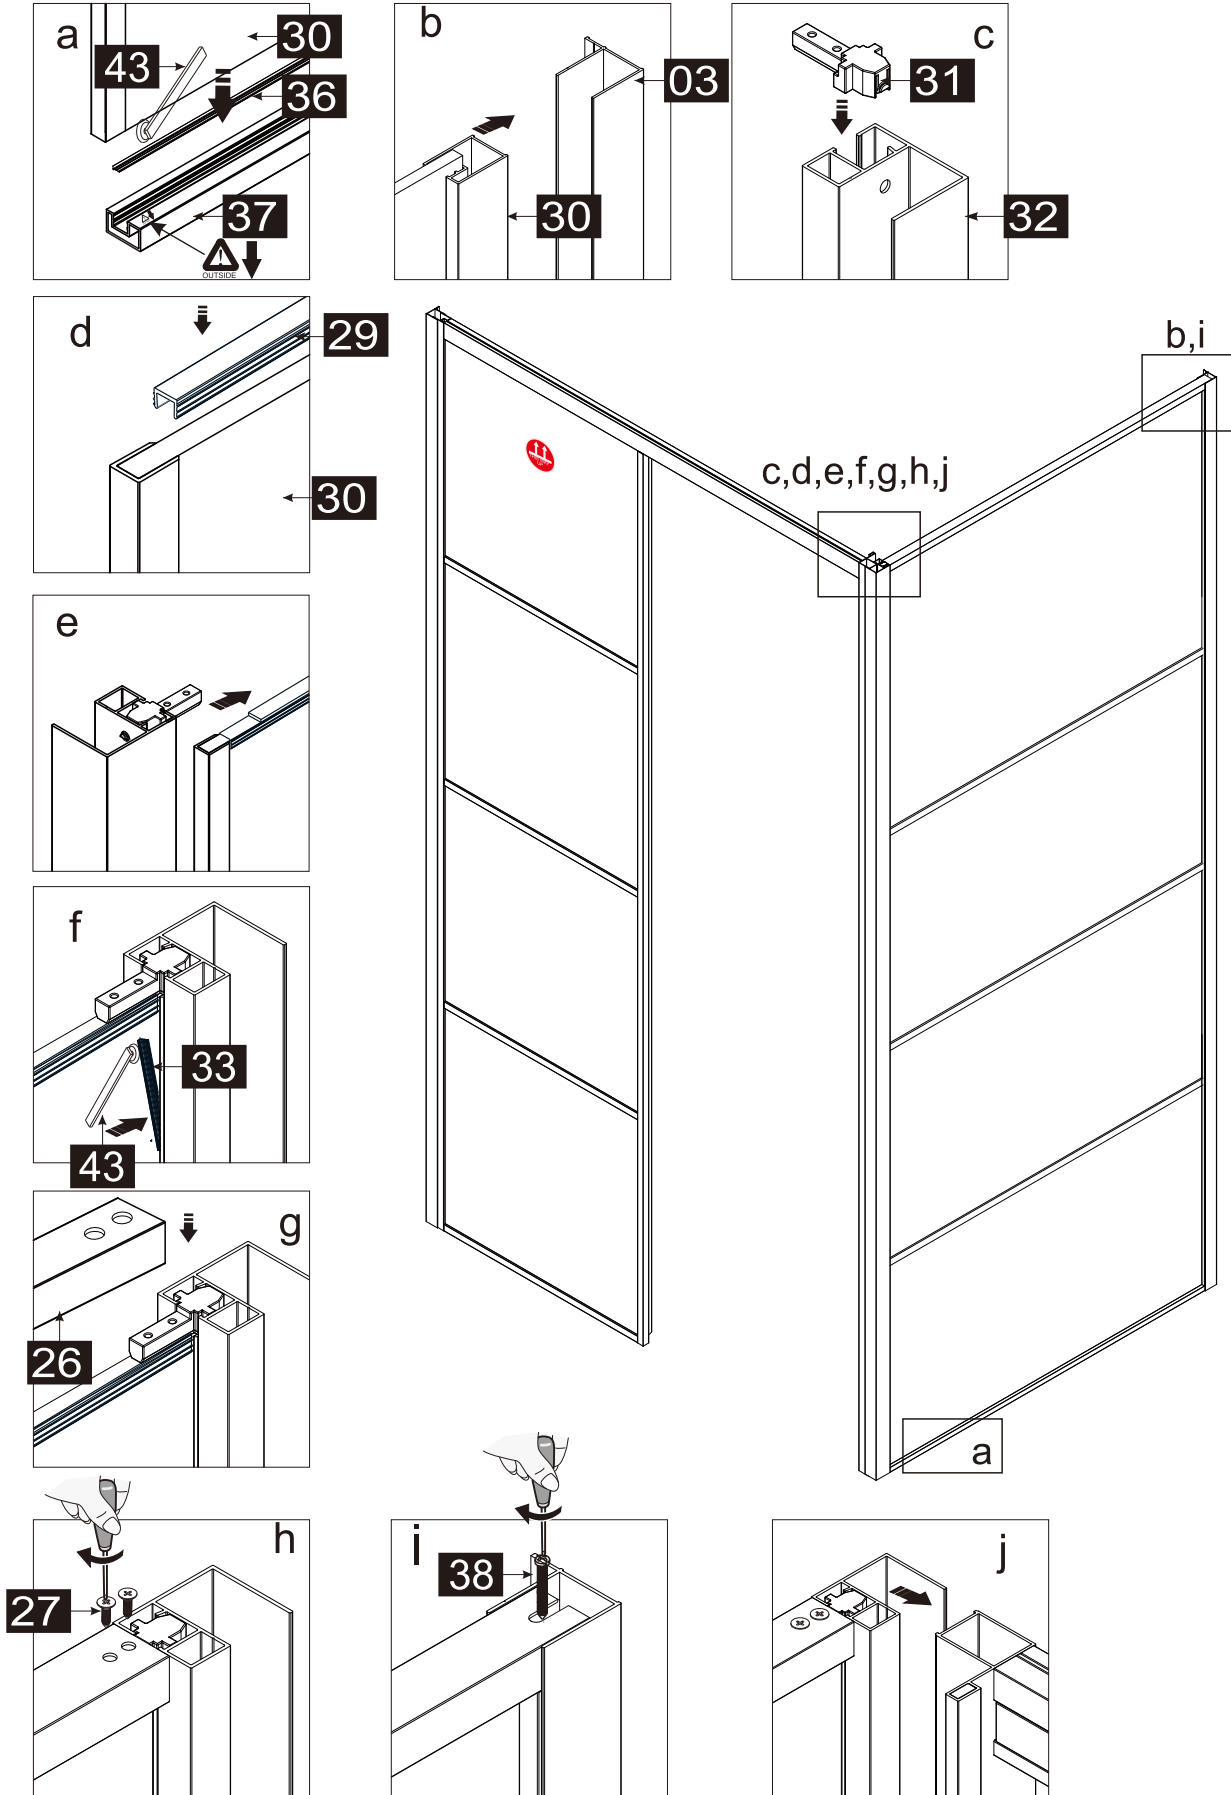

INSTRUCTION MANUAL

DAS120

This product is heavy and requires assembly by two people.