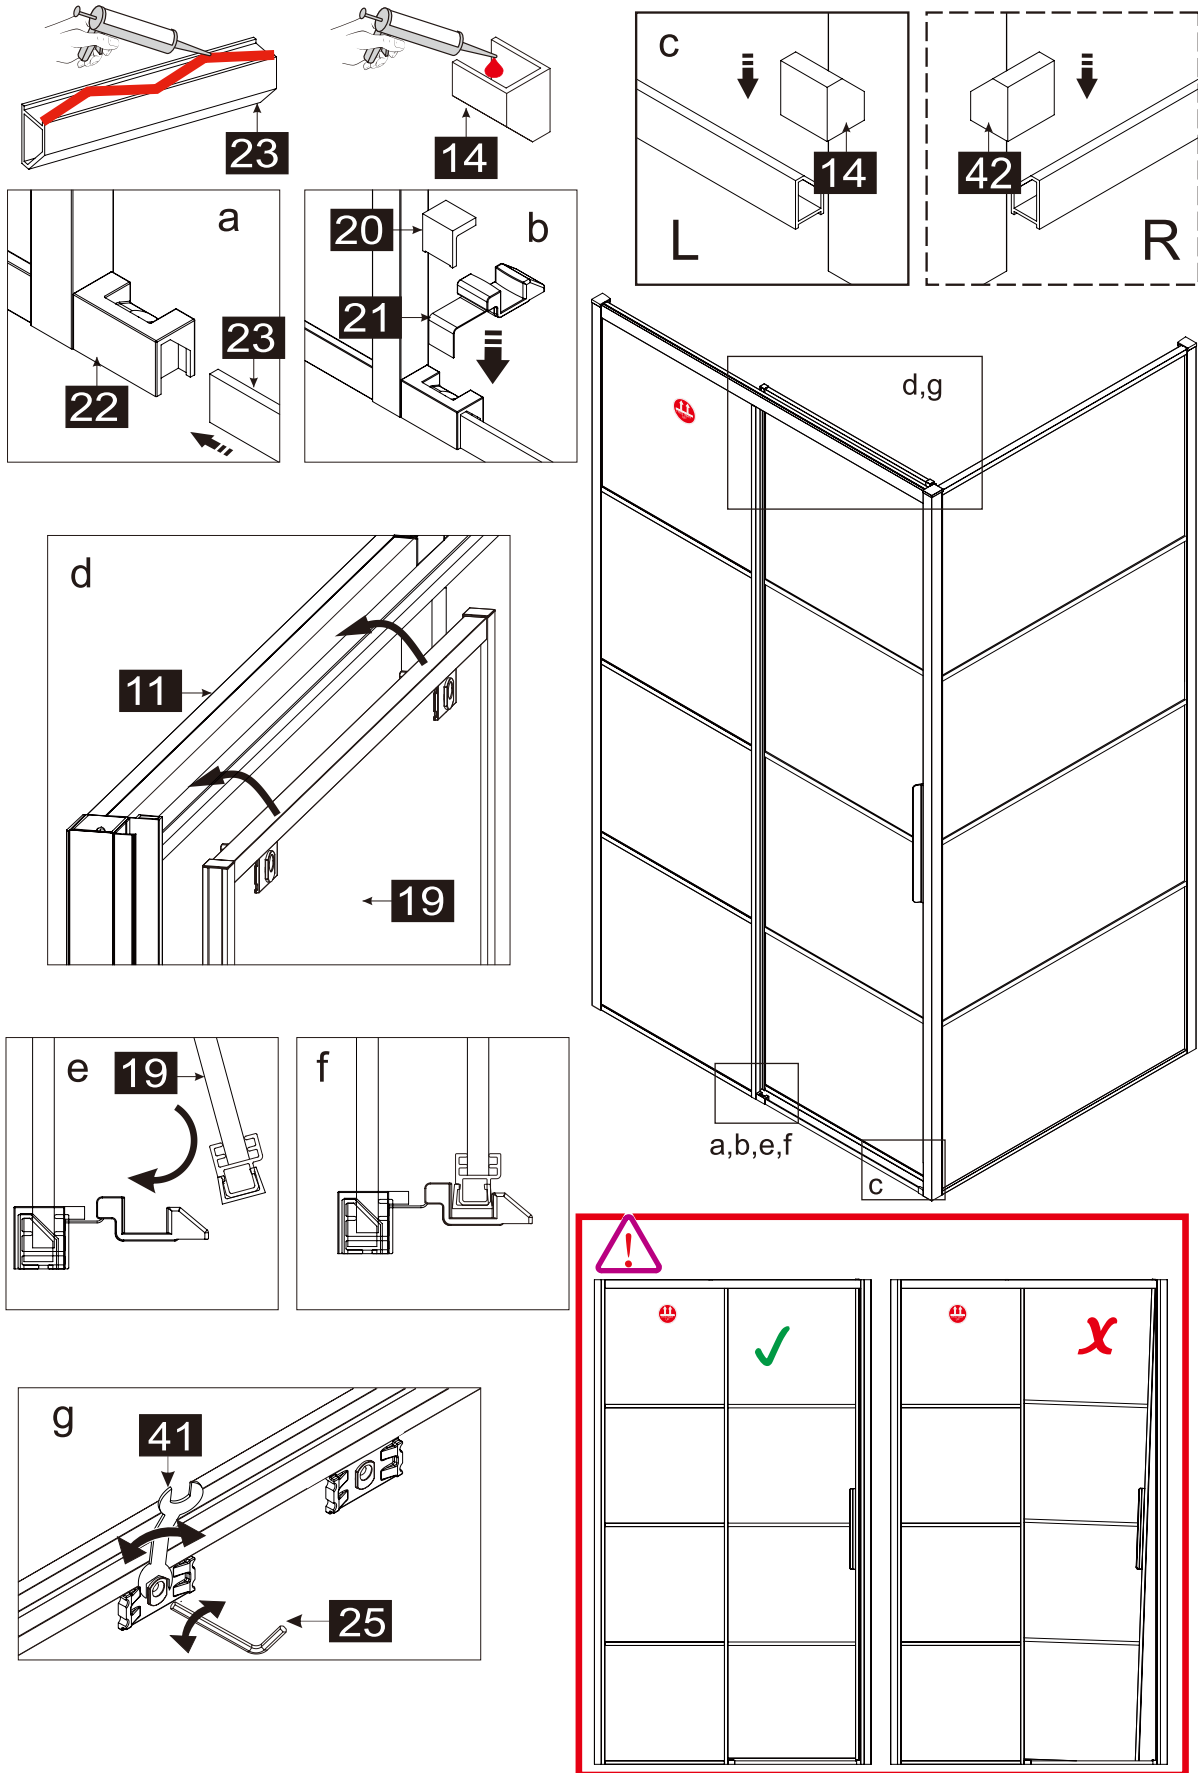

INSTRUCTION MANUAL

DAS120

This product is heavy and requires assembly by two people.