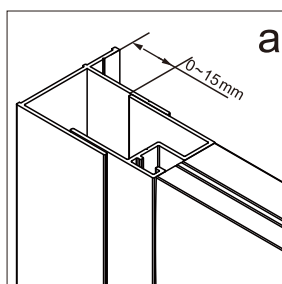

INSTRUCTION MANUAL

DAS120

This product is heavy and requires assembly by two people.