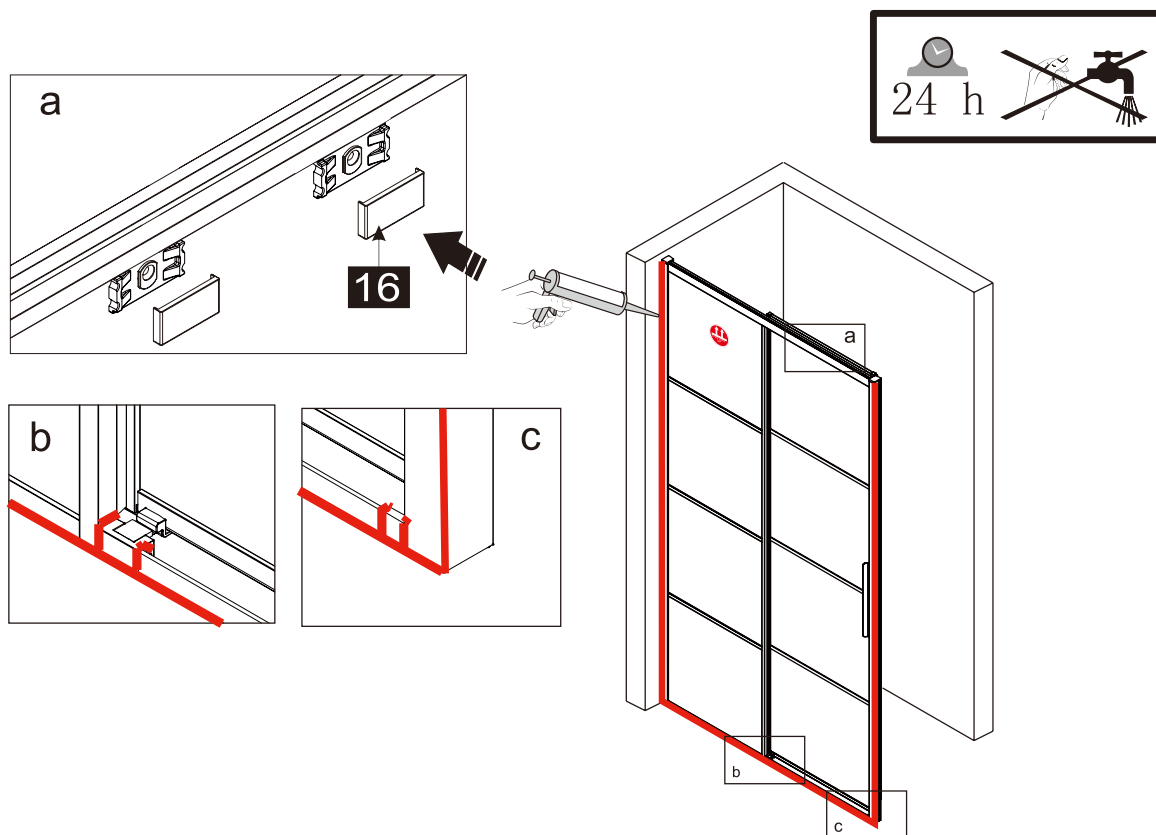

This product is heavy and requires assembly by two people.

INSTRUCTION MANUAL

DAS120

Measurment	Installation size (mm) / A	Center dimension glass (mm) / C
1200	1170~1200	1157~1187

Measurment	Installation size (mm) / A	Center dimension glass (mm) / D
800	773~788	764~779
900	873~888	864~879
1000	973~988	964~979
1200	1173~1188	1164~1179