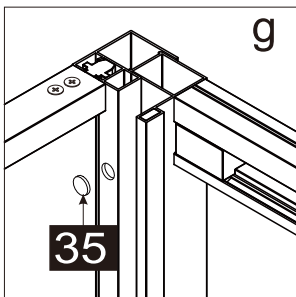

INSTRUCTION MANUAL

DAS120

This product is heavy and requires assembly by two people.