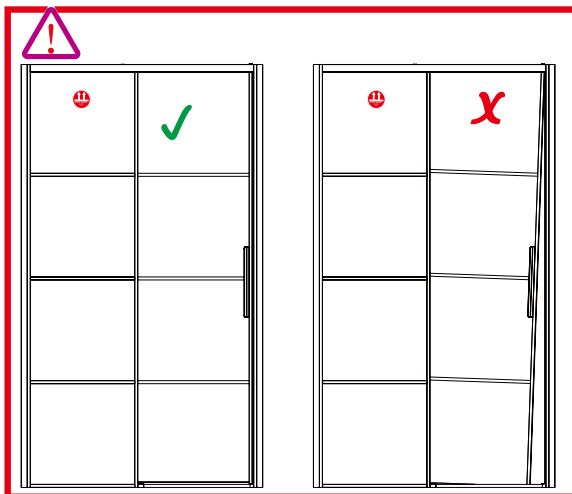

INSTRUCTION MANUAL

DAS120

This product is heavy and requires assembly by two people.

INSTRUCTION MANUAL

DAS120

This product is heavy and requires assembly by two people.

INSTRUCTION MANUAL

DAS120

This product is heavy and requires assembly by two people.

INSTRUCTION MANUAL

DAS120

Measurment	Installation size (mm) / A	Center dimension glass (mm) / C
1200	1170~1200	1157~1187

Measurment	Installation size (mm) / A	Center dimension glass (mm) / D
800	773~788	764~779
900	873~888	864~879
1000	973~988	964~979
1200	1173~1188	1164~1179