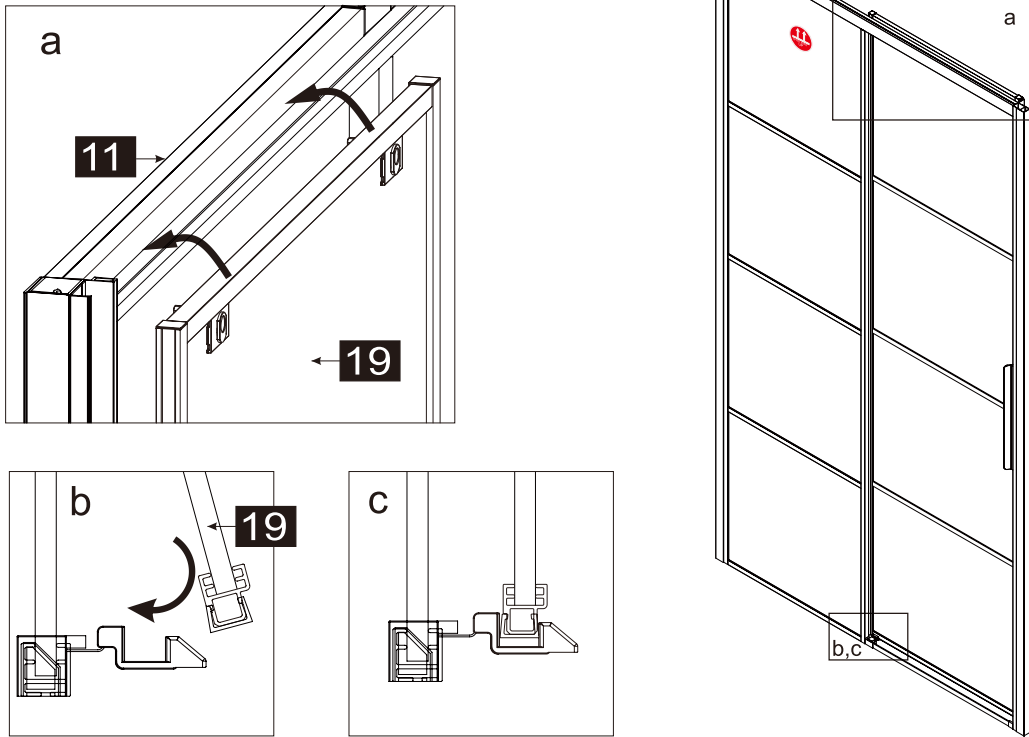

INSTRUCTION MANUAL

DAS120

This product is heavy and requires assembly by two people.