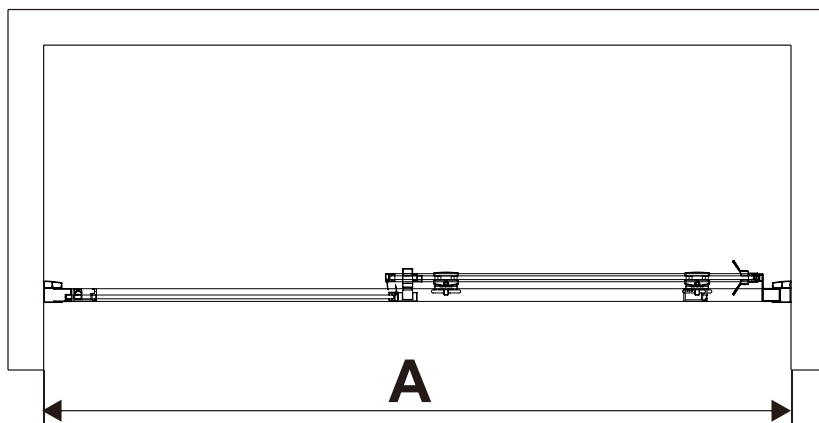

INSTRUCTION MANUAL

DAS120

This product is heavy and requires assembly by two people.

INSTRUCTION MANUAL

DAS120

26		1 piece	9-DA002
27	 ST4X10	2 pieces	9-DA03
28		1 piece	9-DA019
29		1 piece	9-DA029
30		1 piece	
31		1 piece	9-DA022
32		1 piece	9-DA023
33		1 piece	9-DA033
34	 ST4X14	4 pieces	9-DA025
35		4 pieces	9-DA026
36		1 piece	9-DA036
37		1 piece	9-DA028
38	 ST3.5X35	1 piece	9-RNR05
39		2 pieces	9-DA039
43		1 piece	9-DA030

This product is heavy and requires assembly by two people.

INSTRUCTION MANUAL

DAS120

Measurement	Installation size (mm) / A
1200	1170~1200

This product is heavy and requires assembly by two people.

INSTRUCTION MANUAL