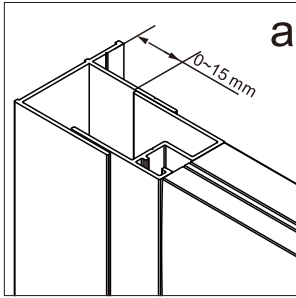

INSTRUCTION MANUAL

DAS120

This product is heavy and requires assembly by two people.