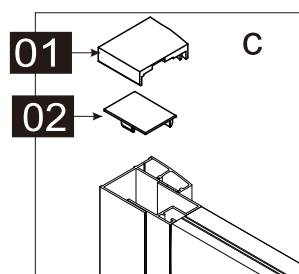

INSTRUCTION MANUAL

DAS120

This product is heavy and requires assembly by two people.