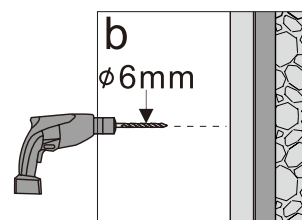

This product is heavy and requires assembly by two people.

INSTRUCTION MANUAL

DAS120

Measurement	Installation size (mm) / A
1200	1170~1200

This product is heavy and requires assembly by two people.

INSTRUCTION MANUAL