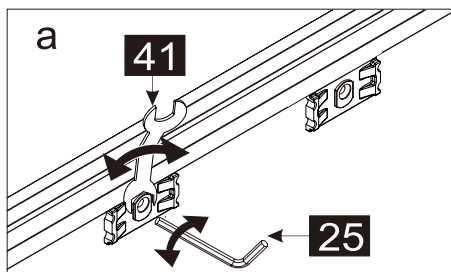

INSTRUCTION MANUAL

DAS120

This product is heavy and requires assembly by two people.