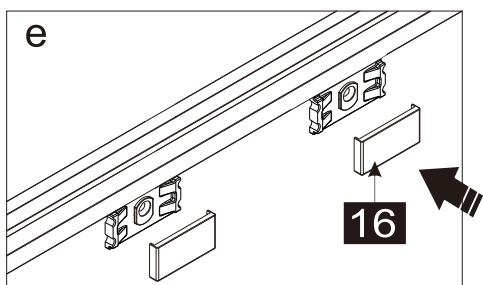

INSTRUCTION MANUAL

DAS120

This product is heavy and requires assembly by two people.