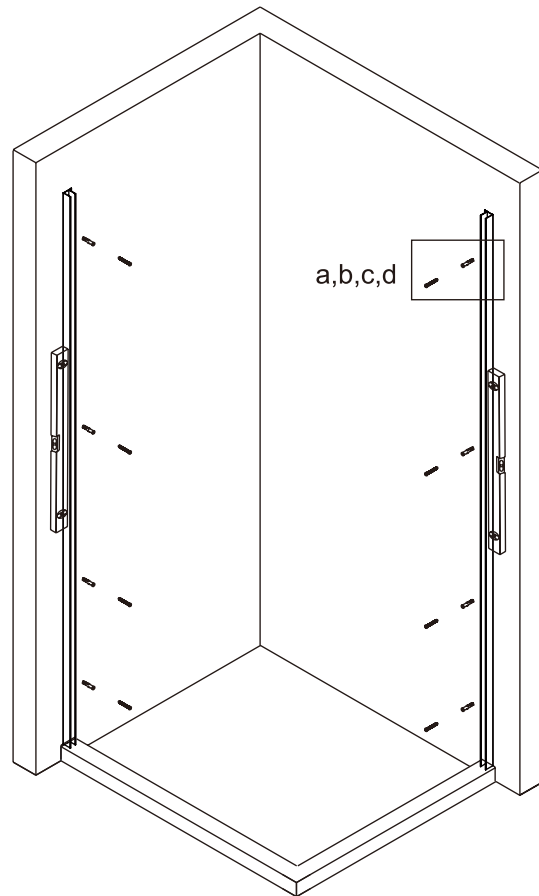

This product is heavy and requires assembly by two people.

INSTRUCTION MANUAL

DAS120

Measurment	Installation size (mm) / A	Center dimension glass (mm) / C
1200	1170~1200	1157~1187

Measurment	Installation size (mm) / A	Center dimension glass (mm) / D
800	773~788	764~779
900	873~888	864~879
1000	973~988	964~979
1200	1173~1188	1164~1179