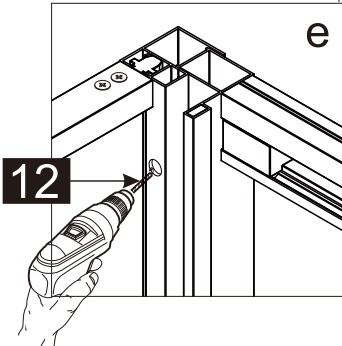

INSTRUCTION MANUAL

DAS120

This product is heavy and requires assembly by two people.