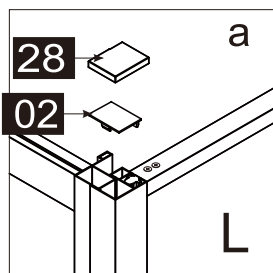

INSTRUCTION MANUAL

DAS120

This product is heavy and requires assembly by two people.