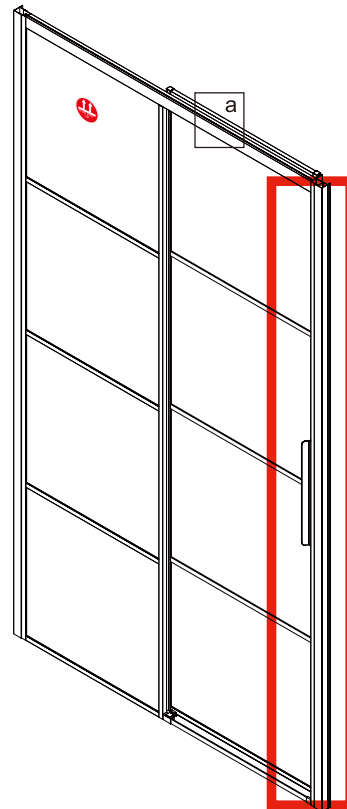

INSTRUCTION MANUAL

DAS120

This product is heavy and requires assembly by two people.