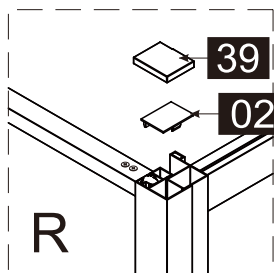

INSTRUCTION MANUAL

DAS120

This product is heavy and requires assembly by two people.