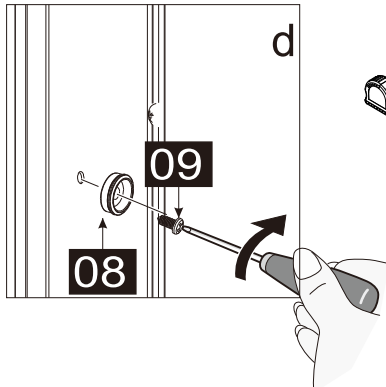

This product is heavy and requires assembly by two people.

INSTRUCTION MANUAL

DAS120

Measurment	Installation size (mm) / A	Center dimension glass (mm) / C
1200	1170~1200	1157~1187

Measurment	Installation size (mm) / A	Center dimension glass (mm) / D
800	773~788	764~779
900	873~888	864~879
1000	973~988	964~979
1200	1173~1188	1164~1179

This product is heavy and requires assembly by two people.

INSTRUCTION MANUAL

DAS120

This product is heavy and requires assembly by two people.

INSTRUCTION MANUAL

DAS120

This product is heavy and requires assembly by two people.