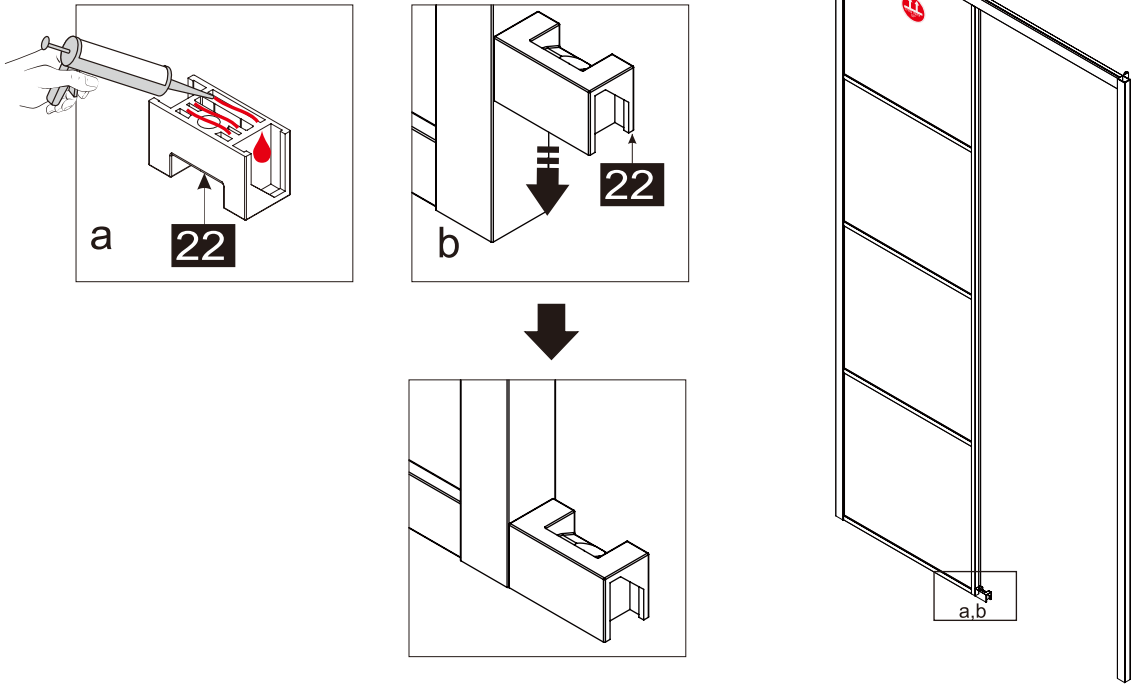

This product is heavy and requires assembly by two people.

INSTRUCTION MANUAL

DAS120

Measurement	Installation size (mm) / A
1200	1170~1200

This product is heavy and requires assembly by two people.

INSTRUCTION MANUAL

DAS120

This product is heavy and requires assembly by two people.

INSTRUCTION MANUAL

DAS120

This product is heavy and requires assembly by two people.

Option 1

Option 2

This product is heavy and requires assembly by two people.

This product is heavy and requires assembly by two people.

INSTRUCTION MANUAL

DAS120

Measurment	Installation size (mm) / A	Center dimension glass (mm) / C
1200	1170~1200	1157~1187

Measurment	Installation size (mm) / A	Center dimension glass (mm) / D
800	773~788	764~779
900	873~888	864~879
1000	973~988	964~979
1200	1173~1188	1164~1179