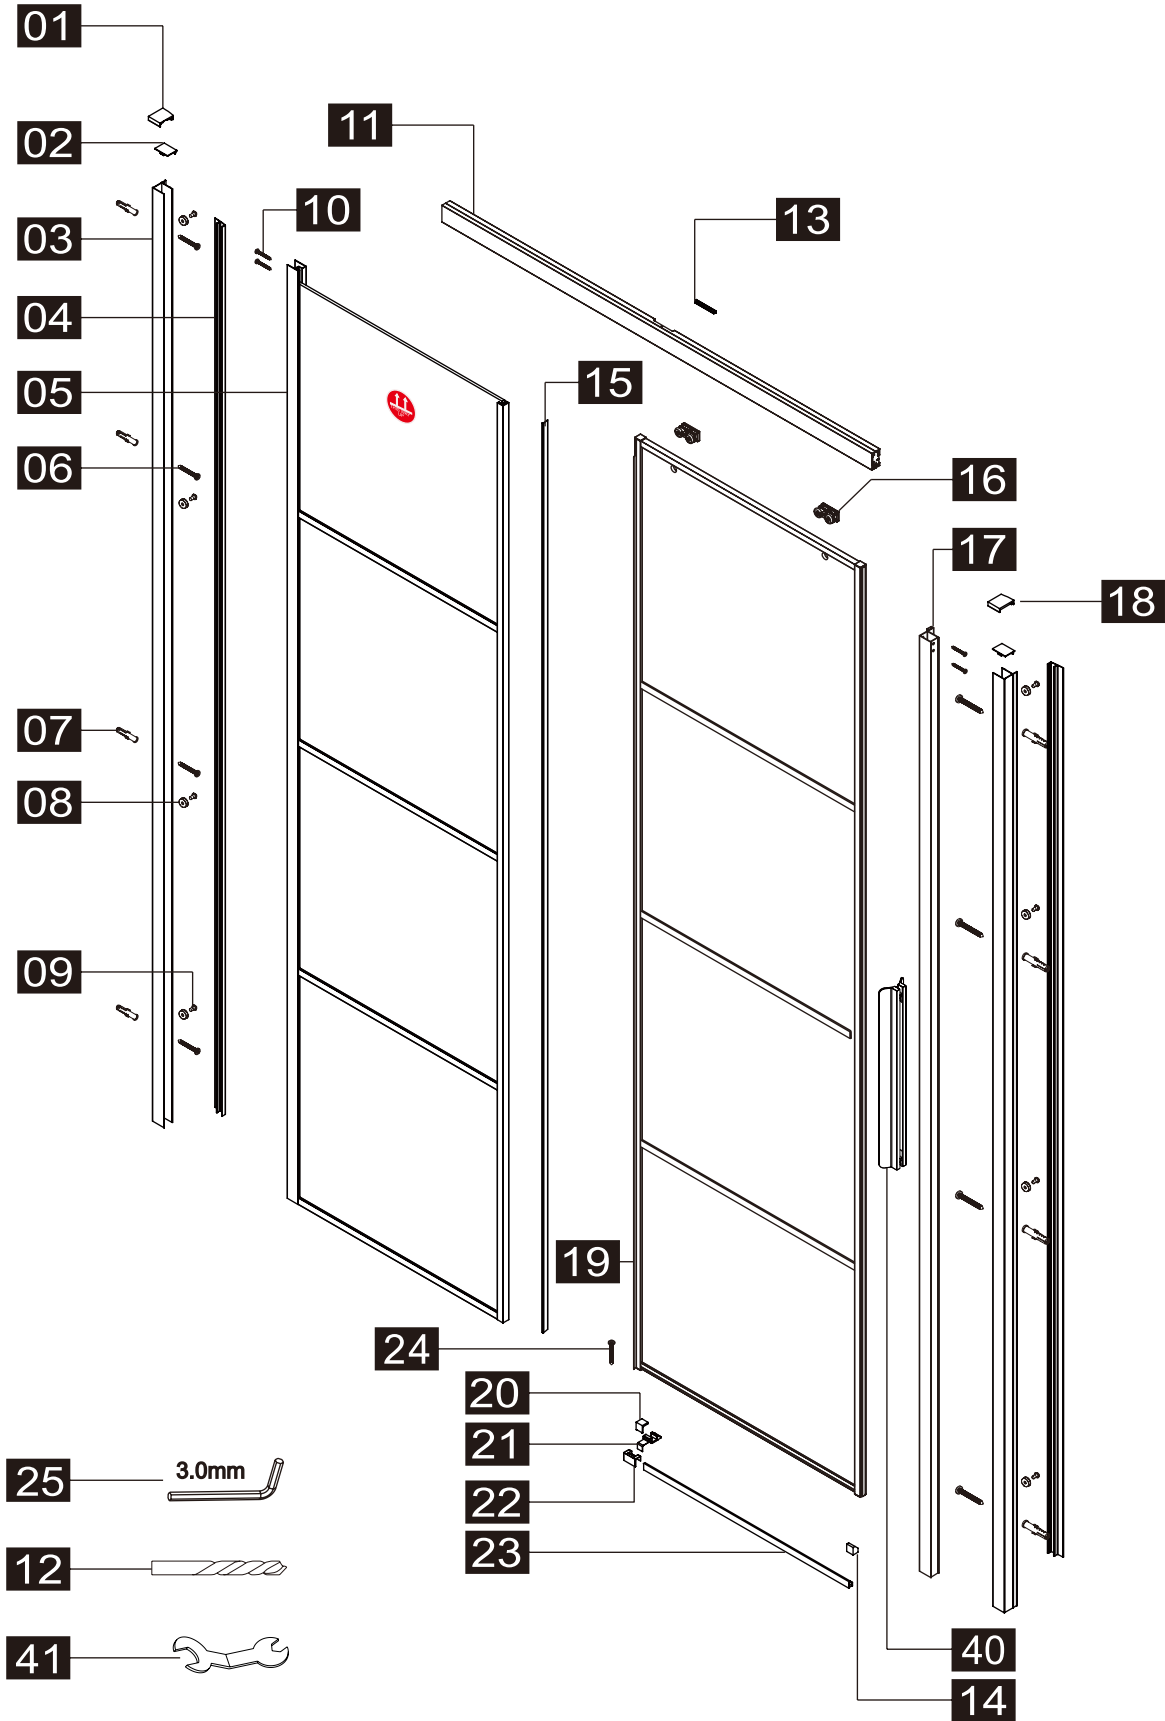

Left

Right

**Instruction Manual
DAS120**

INSTRUCTION MANUAL

DAS120

PRODUCT OVERVIEW LEFT:

This product is heavy and requires assembly by two people.

INSTRUCTION MANUAL

DAS120

PRODUCT OVERVIEW RIGHT:

This product is heavy and requires assembly by two people.

INSTRUCTION MANUAL

DAS120

Number	Drawing	Quantity	codering
1		1 piece	9-DA0004
2		2 pieces	9-DA002
3		2 pieces	9-DA008
4		2 pieces	9-DAB19
5		1 piece	
6	 ST4X30	8 pieces	9-MNR06
7		9 pieces	9-RNR009
8		8 pieces	9-DA011
9	 ST4X8	8 pieces	9-DA010
10	 ST3.5X30	4 pieces	9-DAB10
11	 	1 piece	9-DA0011
12	 Ø2.8mm	1 piece	9-RNR011
13		1 piece	9-DA0013
14	 	1 piece	9-DAB20
15		1 piece	9-DAB21
16		2 pieces	9-DAB22
17		1 piece	9-DAB23
18		1 piece	9-DA15
19		1 piece	
20		1 piece	9-DAB24
21		1 piece	9-DAB25
22		1 piece	9-DAB26
23	 	1 piece	9-DAB27
24	 ST4X30	1 piece	9-MNR06

INSTRUCTION MANUAL

DAS120

This product is heavy and requires assembly by two people.

INSTRUCTION MANUAL

DAS120

26		1 piece	9-DA002
27	 ST4X10	2 pieces	9-DA03
28		1 piece	9-DA019
29		1 piece	9-DA029
30		1 piece	
31		1 piece	9-DA022
32		1 piece	9-DA023
33		1 piece	9-DA033
34	 ST4X14	4 pieces	9-DA025
35		4 pieces	9-DA026
36		1 piece	9-DA036
37		1 piece	9-DA028
38	 ST3.5X35	1 piece	9-RNR05
39		2 pieces	9-DA039
43		1 piece	9-DA030

This product is heavy and requires assembly by two people.

INSTRUCTION MANUAL

DAS120

Measurment	Installation size (mm) / A	Center dimension glass (mm) / C
1200	1170~1200	1157~1187

Measurment	Installation size (mm) / A	Center dimension glass (mm) / D
800	773~788	764~779
900	873~888	864~879
1000	973~988	964~979
1200	1173~1188	1164~1179