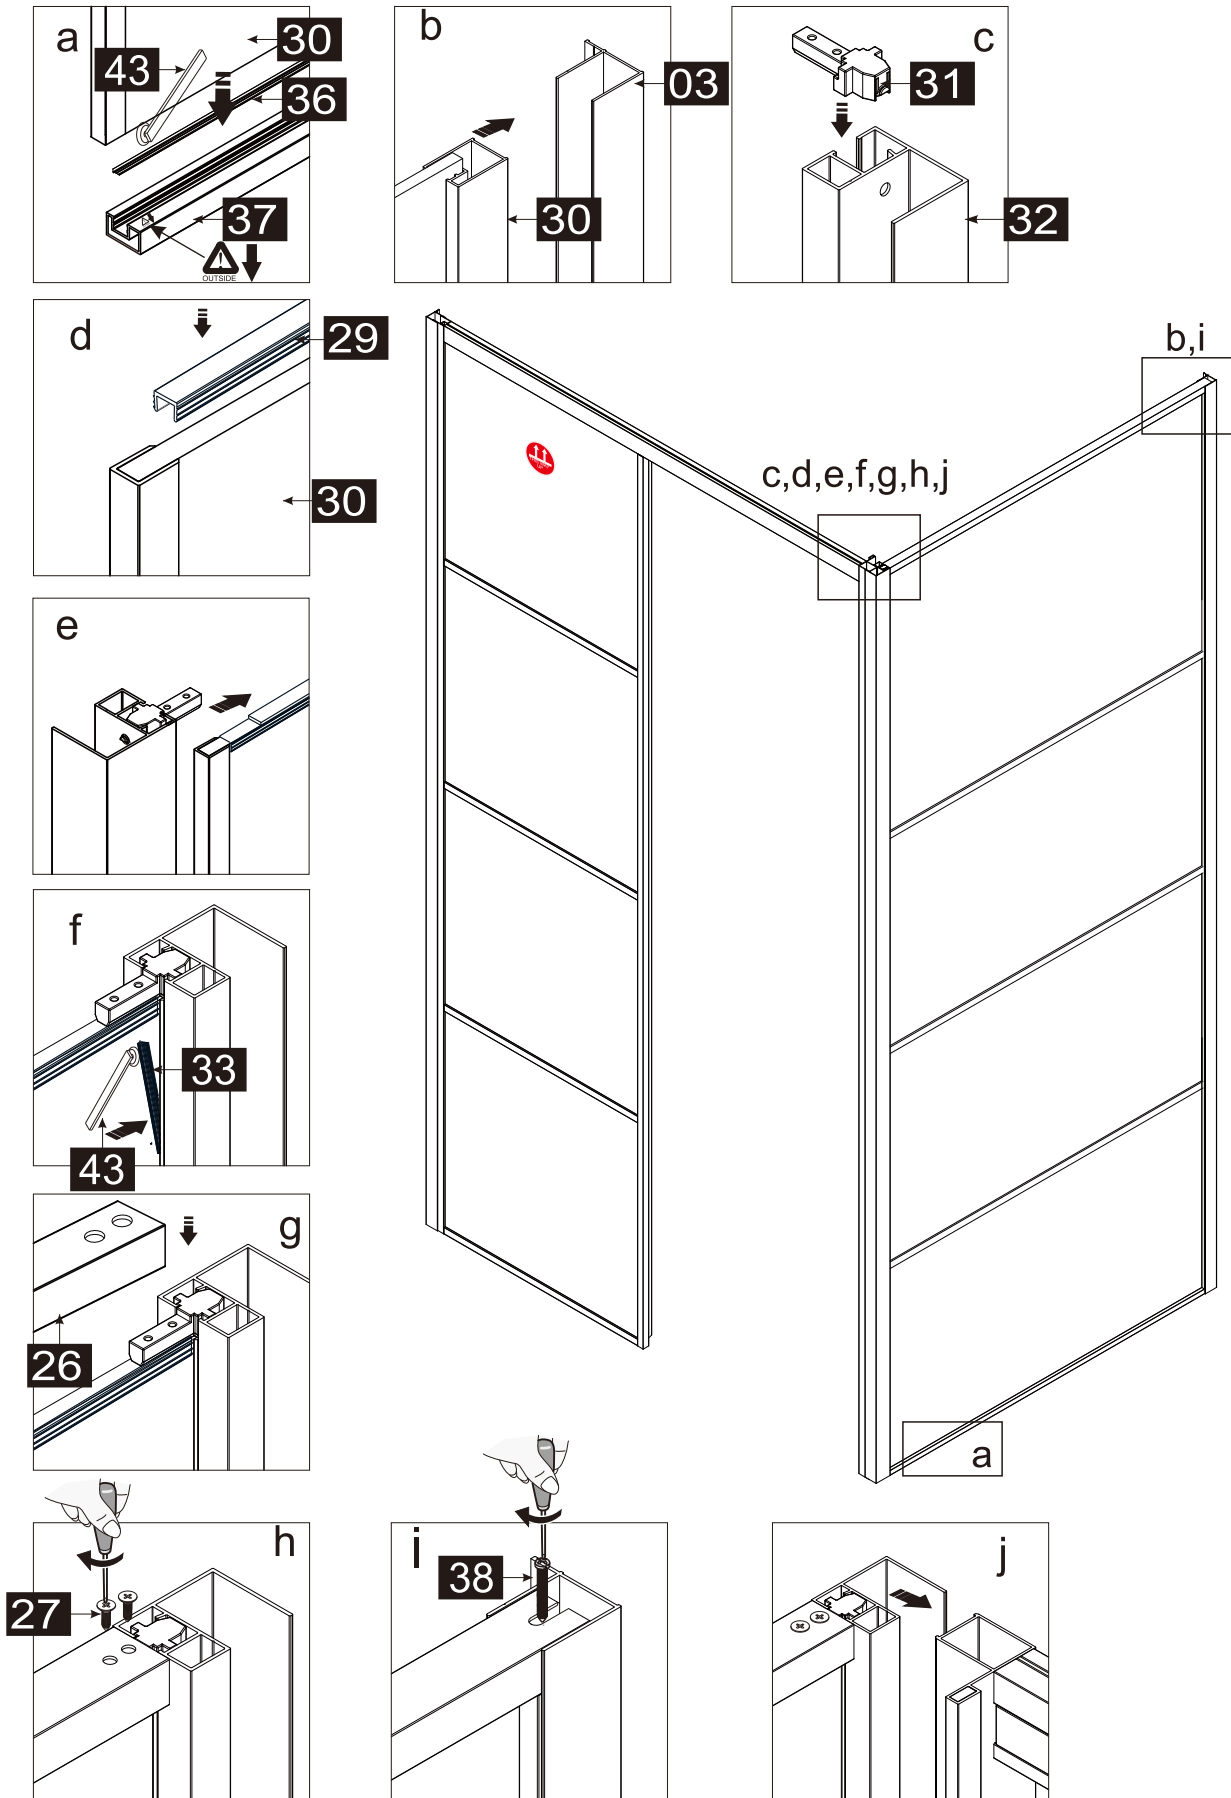

INSTRUCTION MANUAL

DAS120

This product is heavy and requires assembly by two people.