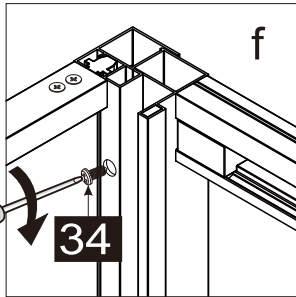

INSTRUCTION MANUAL

DAS120

This product is heavy and requires assembly by two people.