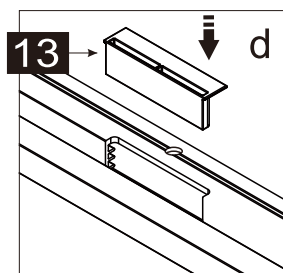

INSTRUCTION MANUAL

DAS120

This product is heavy and requires assembly by two people.