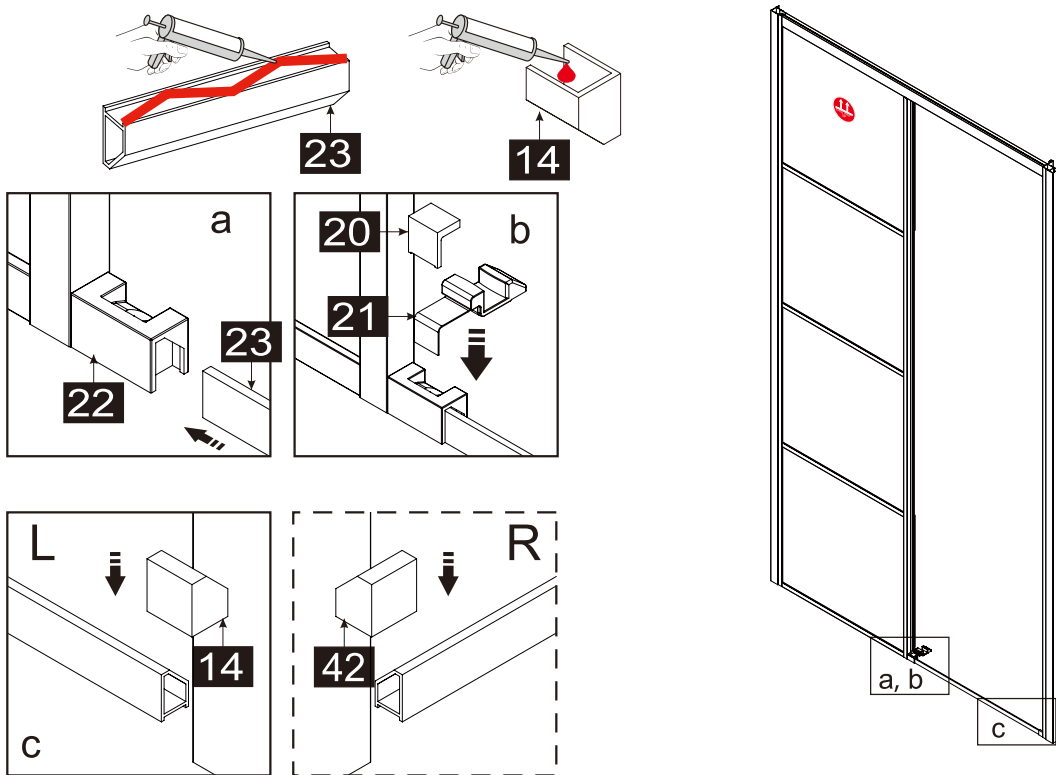

INSTRUCTION MANUAL

DAS120

This product is heavy and requires assembly by two people.