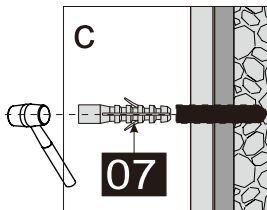

This product is heavy and requires assembly by two people.

INSTRUCTION MANUAL

DAS120

Measurment	Installation size (mm) / A	Center dimension glass (mm) / C
1200	1170~1200	1157~1187

Measurment	Installation size (mm) / A	Center dimension glass (mm) / D
800	773~788	764~779
900	873~888	864~879
1000	973~988	964~979
1200	1173~1188	1164~1179