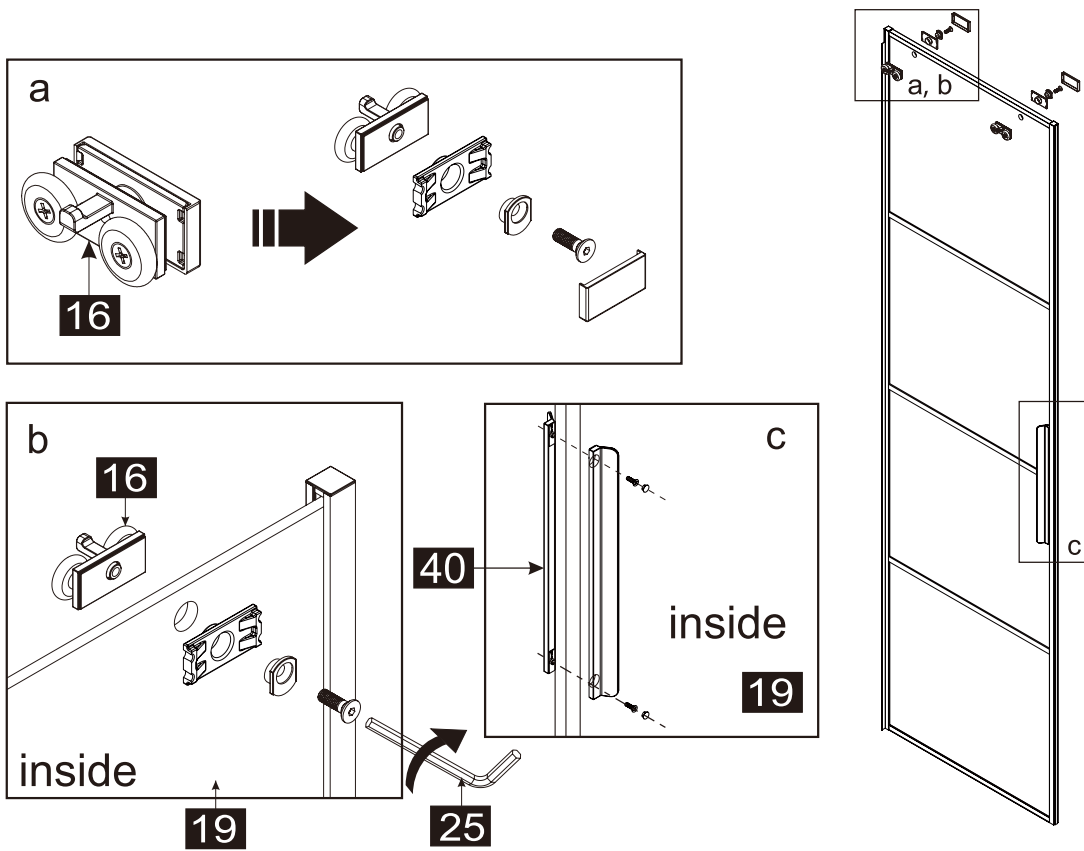

INSTRUCTION MANUAL

DAS120

This product is heavy and requires assembly by two people.