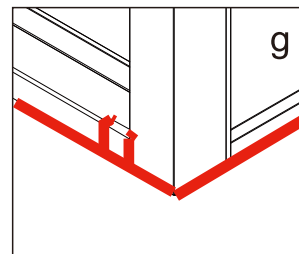

INSTRUCTION MANUAL

DAS120

This product is heavy and requires assembly by two people.