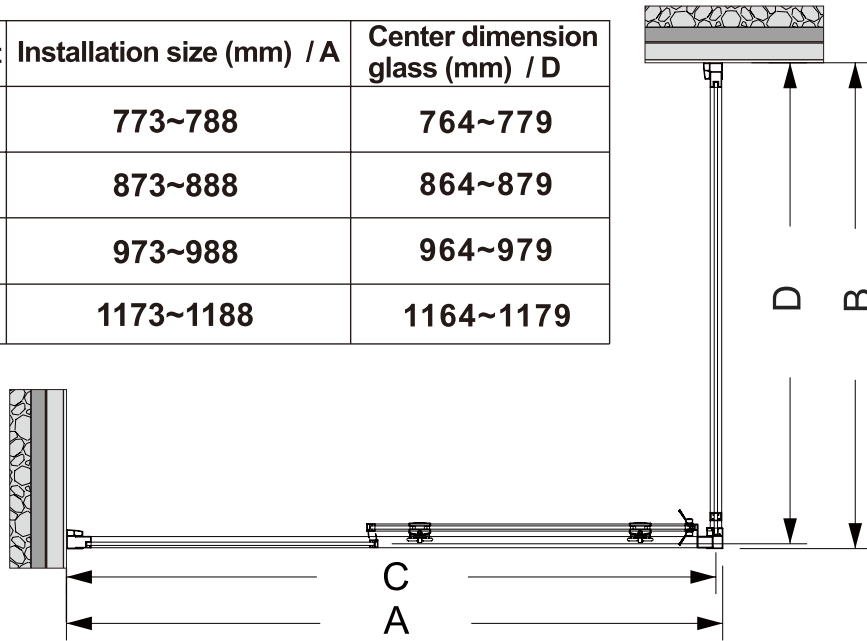

This product is heavy and requires assembly by two people.

INSTRUCTION MANUAL

DAS120

Measurment	Installation size (mm) / A	Center dimension glass (mm) / C
1200	1170~1200	1157~1187

Measurment	Installation size (mm) / A	Center dimension glass (mm) / D
800	773~788	764~779
900	873~888	864~879
1000	973~988	964~979
1200	1173~1188	1164~1179