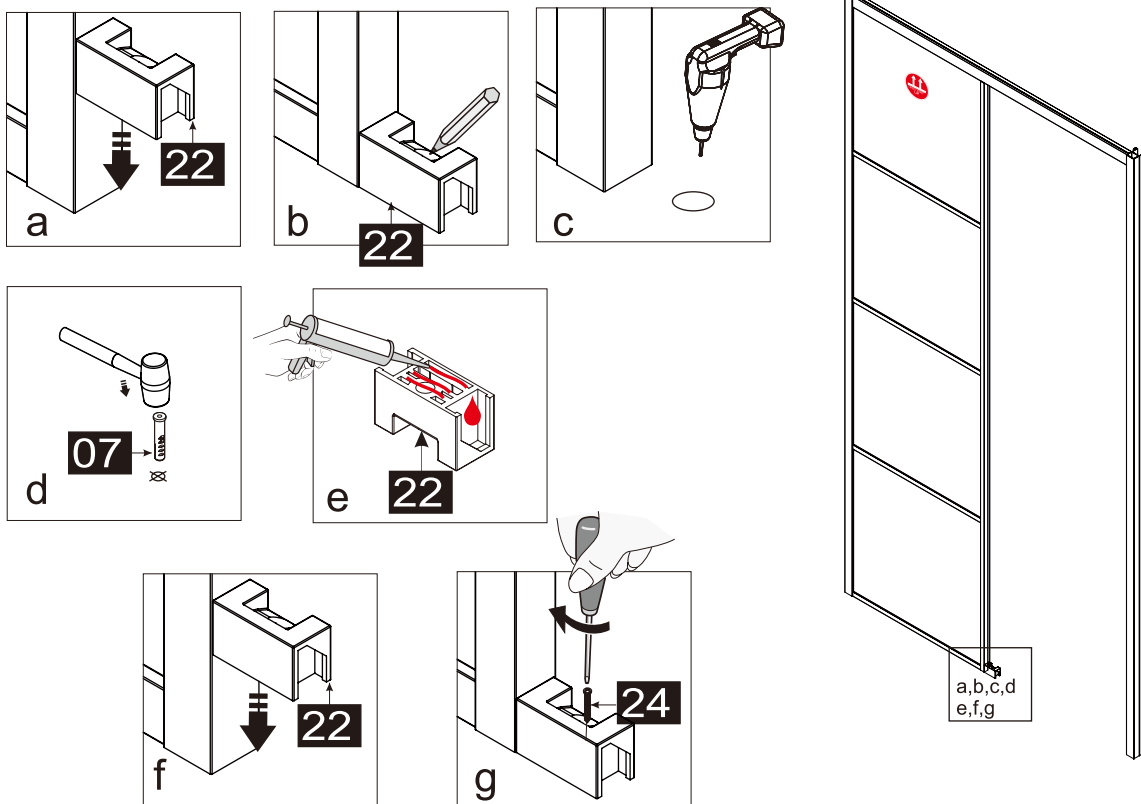

This product is heavy and requires assembly by two people.

INSTRUCTION MANUAL

DAS120

Measurement	Installation size (mm) / A
1200	1170~1200

This product is heavy and requires assembly by two people.

INSTRUCTION MANUAL

DAS120

This product is heavy and requires assembly by two people.

INSTRUCTION MANUAL

DAS120

This product is heavy and requires assembly by two people.

Option 1

Option 2

This product is heavy and requires assembly by two people.

This product is heavy and requires assembly by two people.

INSTRUCTION MANUAL

DAS120

Measurment	Installation size (mm) / A	Center dimension glass (mm) / C
1200	1170~1200	1157~1187

Measurment	Installation size (mm) / A	Center dimension glass (mm) / D
800	773~788	764~779
900	873~888	864~879
1000	973~988	964~979
1200	1173~1188	1164~1179