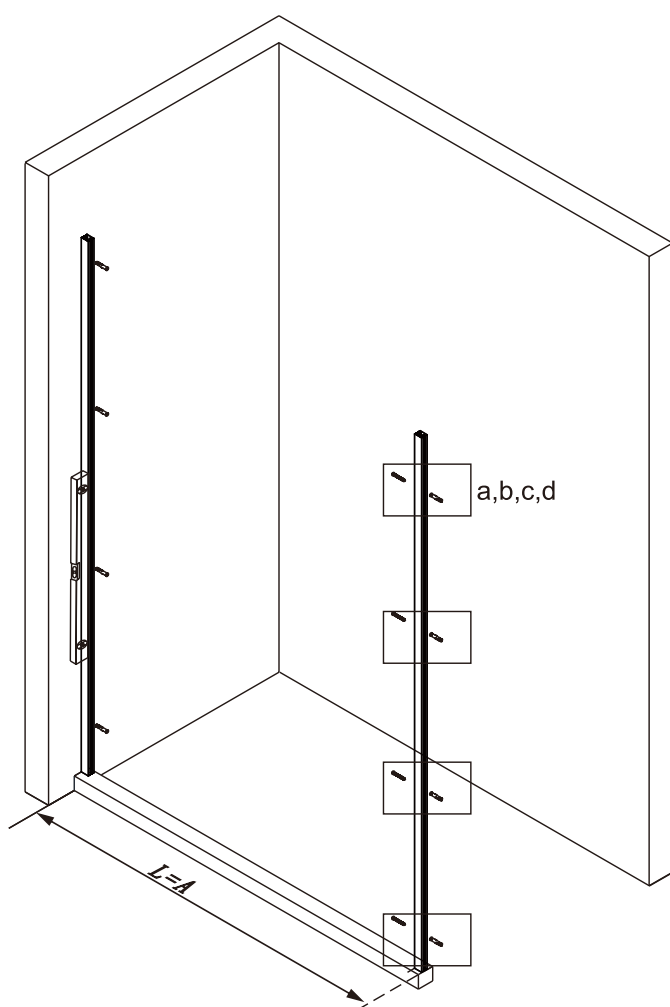

INSTRUCTION MANUAL

DAS120

This product is heavy and requires assembly by two people.

INSTRUCTION MANUAL

DAS120

26		1 piece	9-DA002
27	 ST4X10	2 pieces	9-DA03
28		1 piece	9-DA019
29		1 piece	9-DA029
30		1 piece	
31		1 piece	9-DA022
32		1 piece	9-DA023
33		1 piece	9-DA033
34	 ST4X14	4 pieces	9-DA025
35		4 pieces	9-DA026
36		1 piece	9-DA036
37		1 piece	9-DA028
38	 ST3.5X35	1 piece	9-RNR05
39		2 pieces	9-DA039
43		1 piece	9-DA030

This product is heavy and requires assembly by two people.

INSTRUCTION MANUAL

DAS120

Measurement	Installation size (mm) / A
1200	1170~1200

This product is heavy and requires assembly by two people.

INSTRUCTION MANUAL

This product is heavy and requires assembly by two people.

INSTRUCTION MANUAL

DAS120

Measurment	Installation size (mm) / A	Center dimension glass (mm) / C
1200	1170~1200	1157~1187

Measurment	Installation size (mm) / A	Center dimension glass (mm) / D
800	773~788	764~779
900	873~888	864~879
1000	973~988	964~979
1200	1173~1188	1164~1179