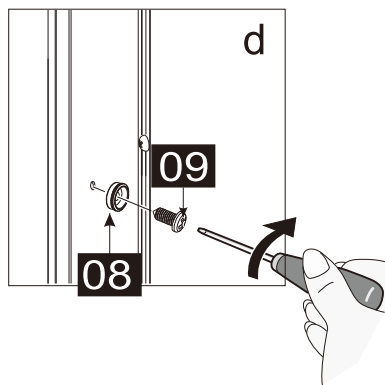

INSTRUCTION MANUAL

DAS120

This product is heavy and requires assembly by two people.