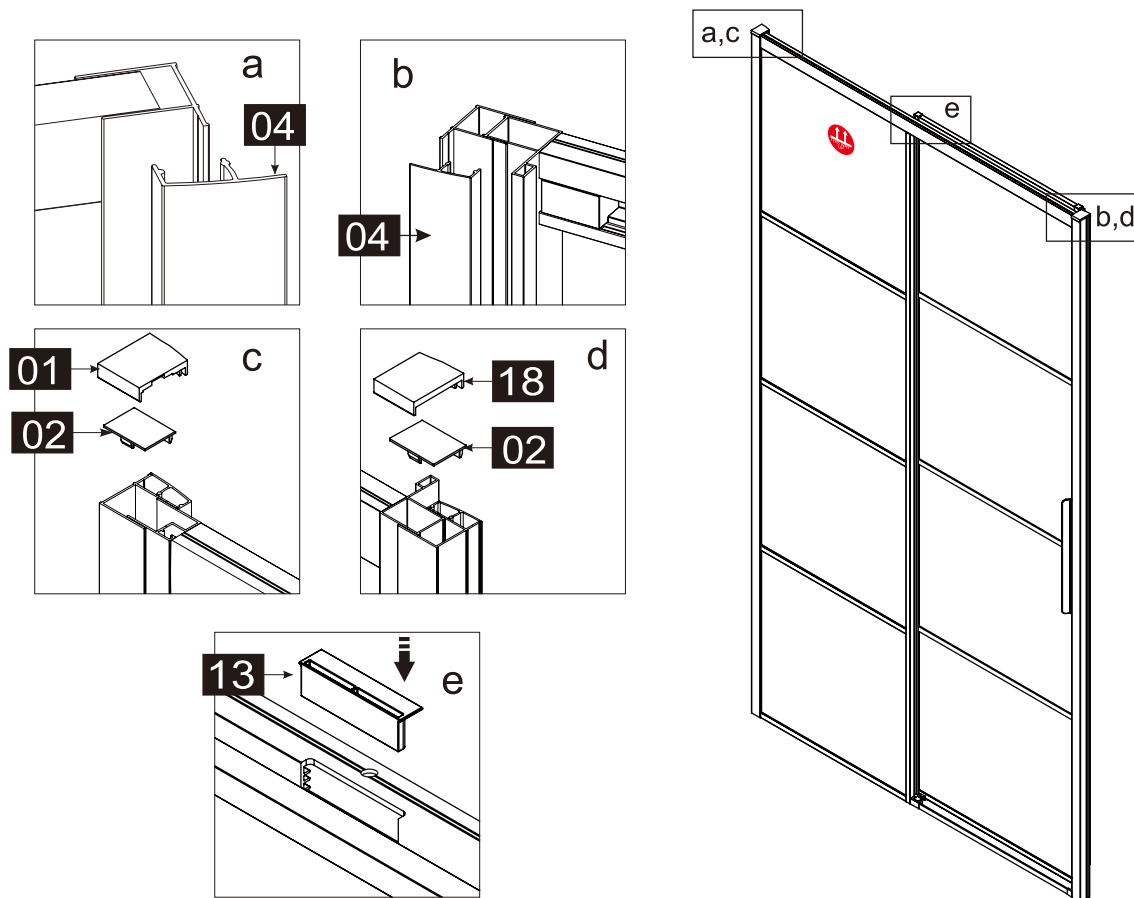

This product is heavy and requires assembly by two people.

INSTRUCTION MANUAL

DAS120

Measurment	Installation size (mm) / A	Center dimension glass (mm) / C
1200	1170~1200	1157~1187

Measurment	Installation size (mm) / A	Center dimension glass (mm) / D
800	773~788	764~779
900	873~888	864~879
1000	973~988	964~979
1200	1173~1188	1164~1179