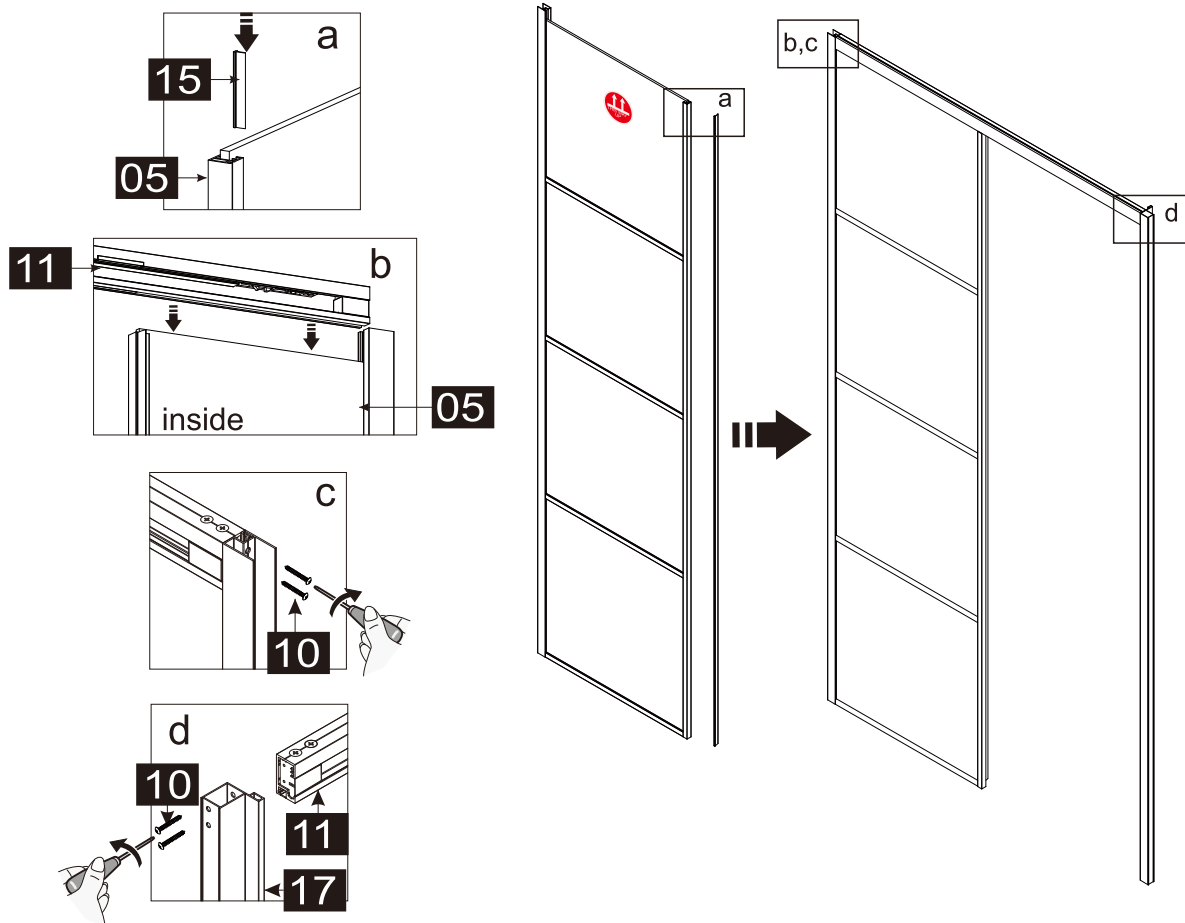

INSTRUCTION MANUAL

DAS120

This product is heavy and requires assembly by two people.