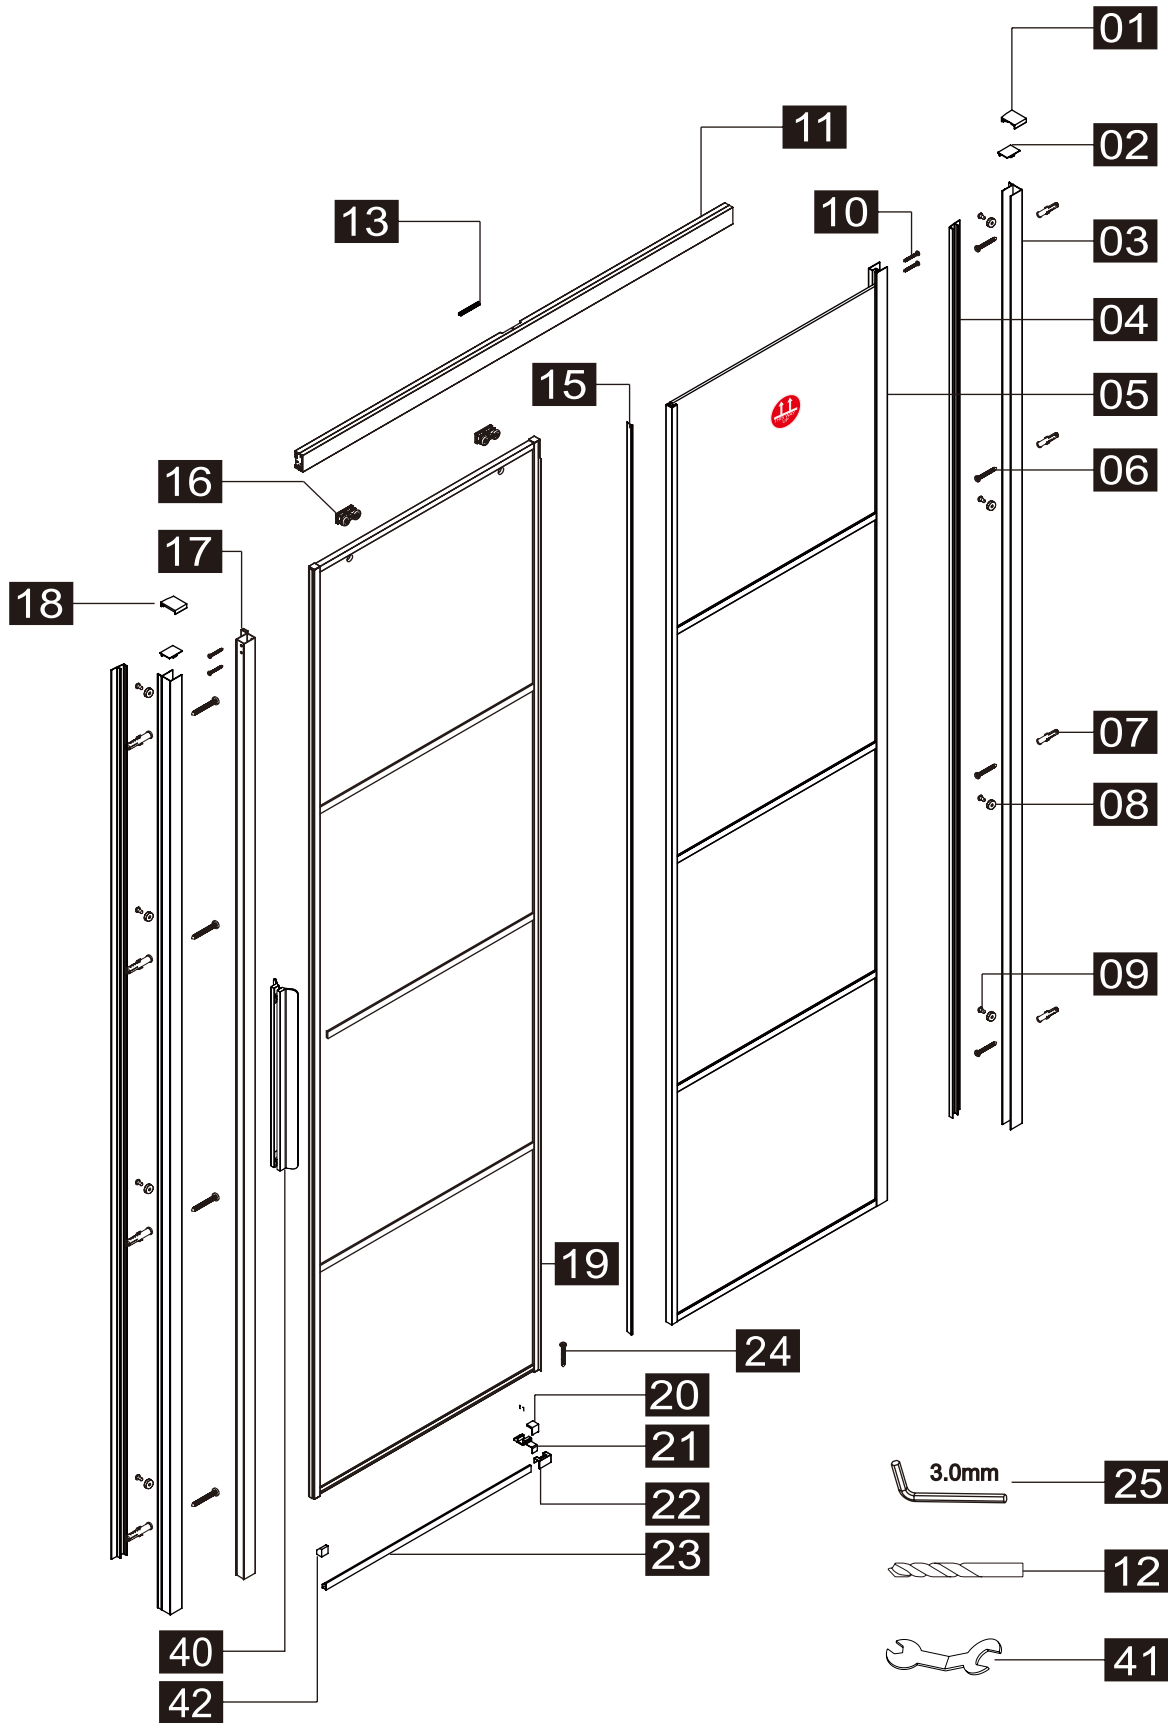

Left

Right

**Instruction Manual
DAS120**

INSTRUCTION MANUAL

DAS120

PRODUCT OVERVIEW LEFT:

This product is heavy and requires assembly by two people.

INSTRUCTION MANUAL

DAS120

PRODUCT OVERVIEW RIGHT:

This product is heavy and requires assembly by two people.

INSTRUCTION MANUAL

DAS120

Number	Drawing	Quantity	codering
1		1 piece	9-DA0004
2		2 pieces	9-DA002
3		2 pieces	9-DA008
4		2 pieces	9-DAB19
5		1 piece	
6	 ST4X30	8 pieces	9-MNR06
7		9 pieces	9-RNR009
8		8 pieces	9-DA011
9	 ST4X8	8 pieces	9-DA010
10	 ST3.5X30	4 pieces	9-DAB10
11	 	1 piece	9-DA0011
12	 Ø2.8mm	1 piece	9-RNR011
13		1 piece	9-DA0013
14	 	1 piece	9-DAB20
15		1 piece	9-DAB21
16		2 pieces	9-DAB22
17		1 piece	9-DAB23
18		1 piece	9-DA15
19		1 piece	
20		1 piece	9-DAB24
21		1 piece	9-DAB25
22		1 piece	9-DAB26
23	 	1 piece	9-DAB27
24	 ST4X30	1 piece	9-MNR06

INSTRUCTION MANUAL

DAS120

This product is heavy and requires assembly by two people.

INSTRUCTION MANUAL

DAS120

26		1 piece	9-DA002
27	 ST4X10	2 pieces	9-DA03
28		1 piece	9-DA019
29		1 piece	9-DA029
30		1 piece	
31		1 piece	9-DA022
32		1 piece	9-DA023
33		1 piece	9-DA033
34	 ST4X14	4 pieces	9-DA025
35		4 pieces	9-DA026
36		1 piece	9-DA036
37		1 piece	9-DA028
38	 ST3.5X35	1 piece	9-RNR05
39		2 pieces	9-DA039
43		1 piece	9-DA030

This product is heavy and requires assembly by two people.

INSTRUCTION MANUAL

DAS120

Measurment	Installation size (mm) / A	Center dimension glass (mm) / C
1200	1170~1200	1157~1187

Measurment	Installation size (mm) / A	Center dimension glass (mm) / D
800	773~788	764~779
900	873~888	864~879
1000	973~988	964~979
1200	1173~1188	1164~1179