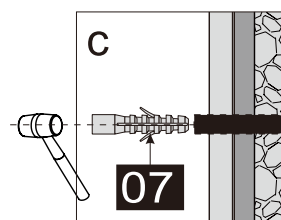

This product is heavy and requires assembly by two people.

INSTRUCTION MANUAL

DAS120

Measurement	Installation size (mm) / A
1200	1170~1200

This product is heavy and requires assembly by two people.

INSTRUCTION MANUAL