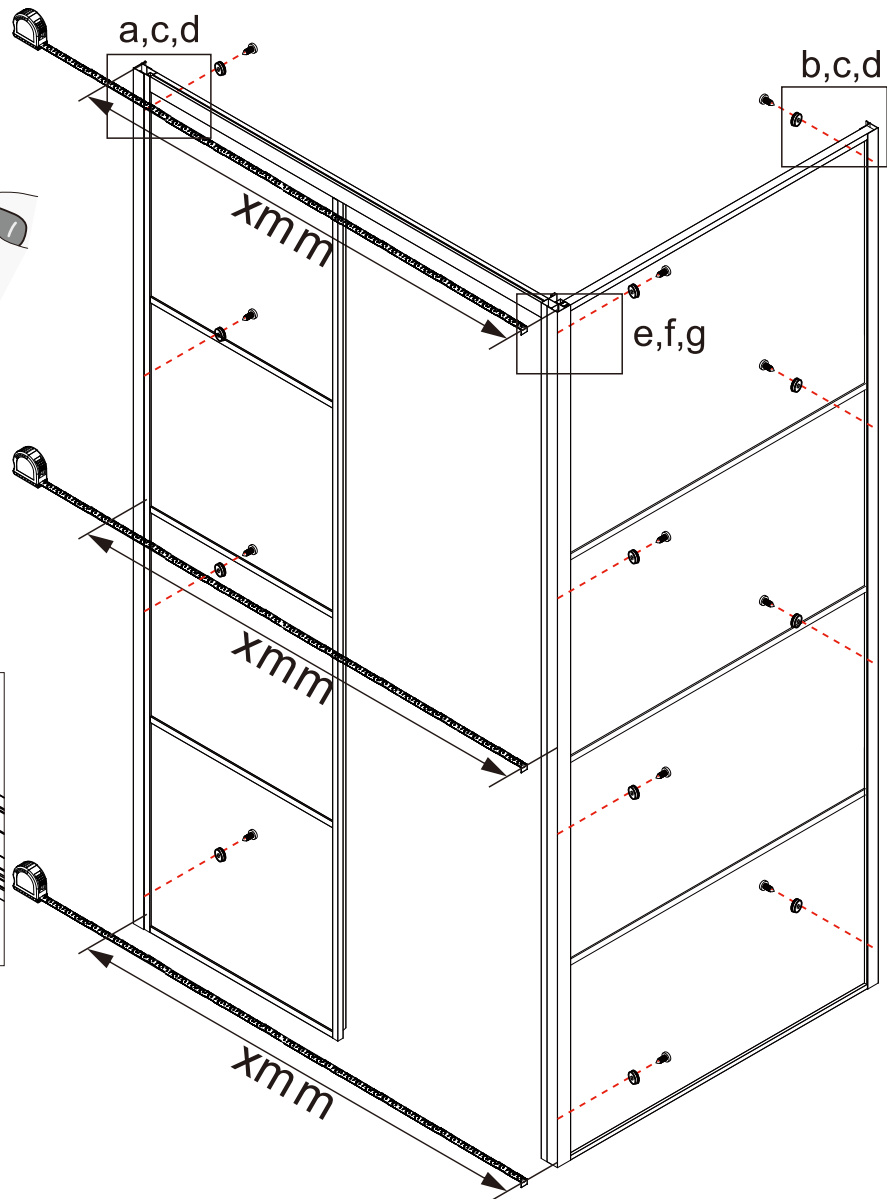

INSTRUCTION MANUAL

DAS120

This product is heavy and requires assembly by two people.