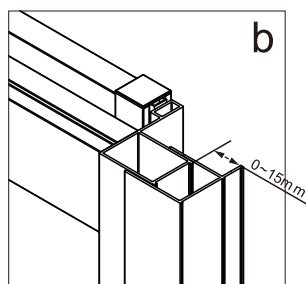

INSTRUCTION MANUAL

DAS120

This product is heavy and requires assembly by two people.