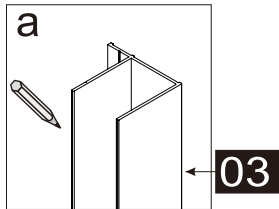

This product is heavy and requires assembly by two people.

INSTRUCTION MANUAL

DAS120

Measurment	Installation size (mm) / A	Center dimension glass (mm) / C
1200	1170~1200	1157~1187

Measurment	Installation size (mm) / A	Center dimension glass (mm) / D
800	773~788	764~779
900	873~888	864~879
1000	973~988	964~979
1200	1173~1188	1164~1179