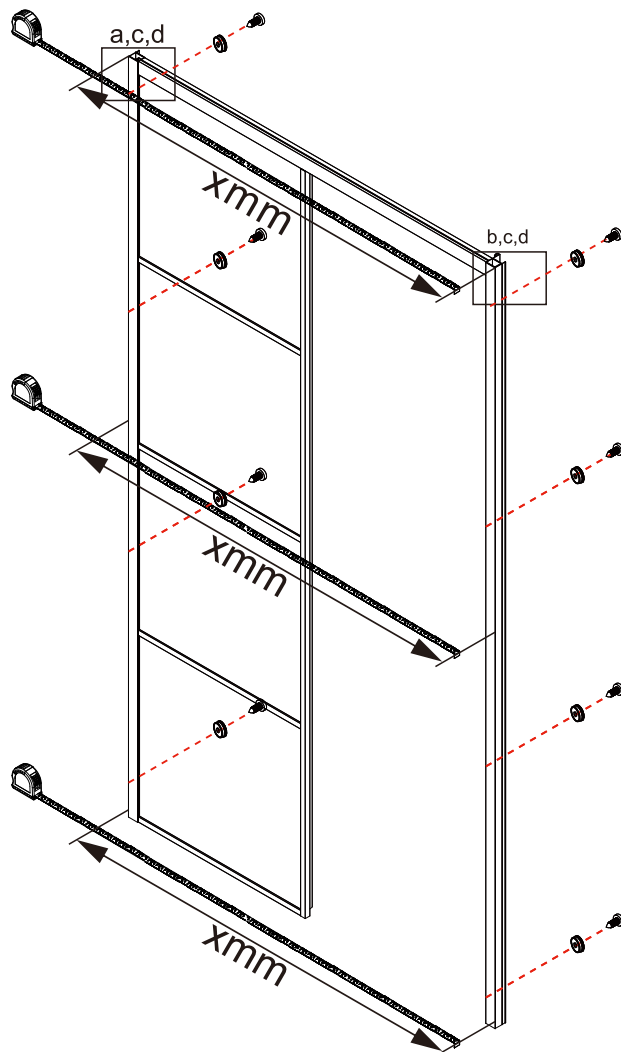

INSTRUCTION MANUAL

DAS120

This product is heavy and requires assembly by two people.