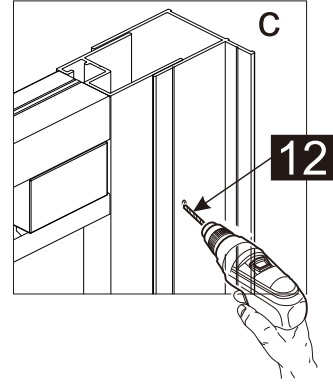

INSTRUCTION MANUAL

DAS120

This product is heavy and requires assembly by two people.