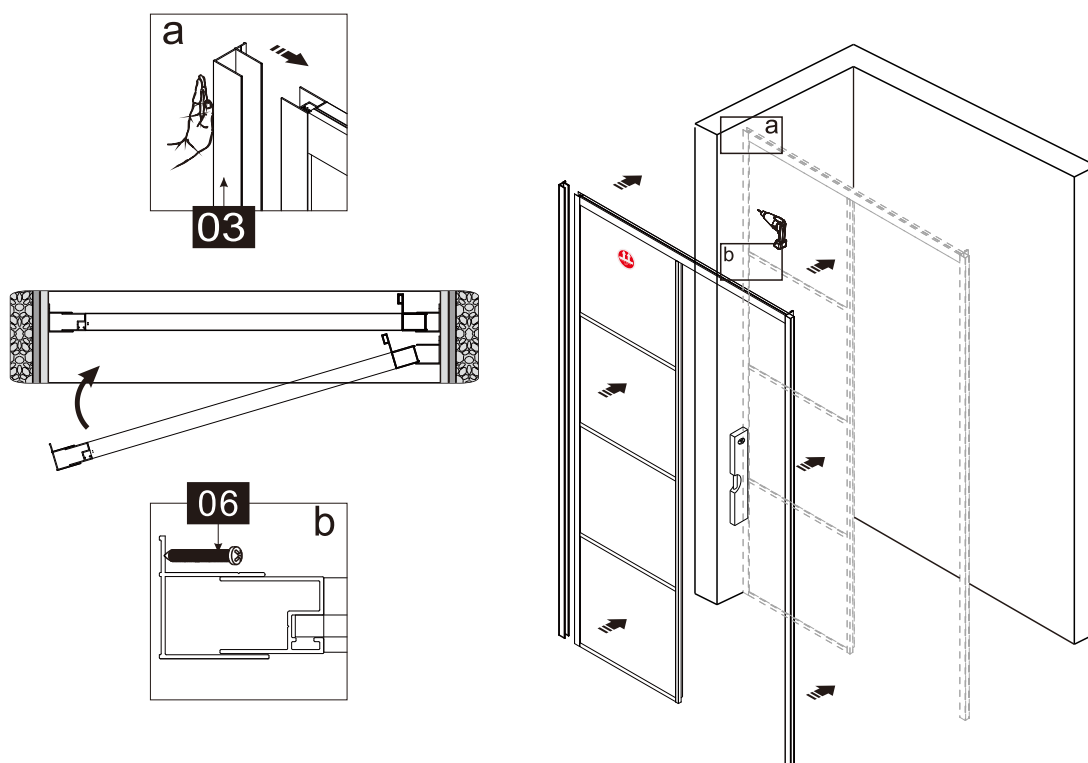

INSTRUCTION MANUAL

DAS120

This product is heavy and requires assembly by two people.