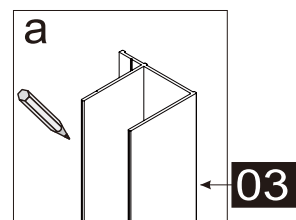

INSTRUCTION MANUAL

DAS120

This product is heavy and requires assembly by two people.

INSTRUCTION MANUAL

DAS120

26		1 piece	9-DA002
27	 ST4X10	2 pieces	9-DA03
28		1 piece	9-DA019
29		1 piece	9-DA029
30		1 piece	
31		1 piece	9-DA022
32		1 piece	9-DA023
33		1 piece	9-DA033
34	 ST4X14	4 pieces	9-DA025
35		4 pieces	9-DA026
36		1 piece	9-DA036
37		1 piece	9-DA028
38	 ST3.5X35	1 piece	9-RNR05
39		2 pieces	9-DA039
43		1 piece	9-DA030

This product is heavy and requires assembly by two people.

INSTRUCTION MANUAL

DAS120

Measurement	Installation size (mm) / A
1200	1170~1200

This product is heavy and requires assembly by two people.

INSTRUCTION MANUAL