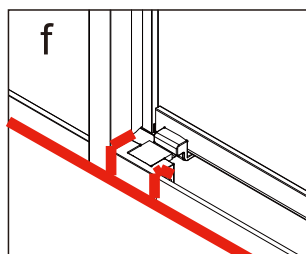

INSTRUCTION MANUAL

DAS120

This product is heavy and requires assembly by two people.