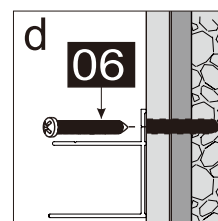

This product is heavy and requires assembly by two people.

INSTRUCTION MANUAL

DAS120

Measurement	Installation size (mm) / A
1200	1170~1200

This product is heavy and requires assembly by two people.

INSTRUCTION MANUAL