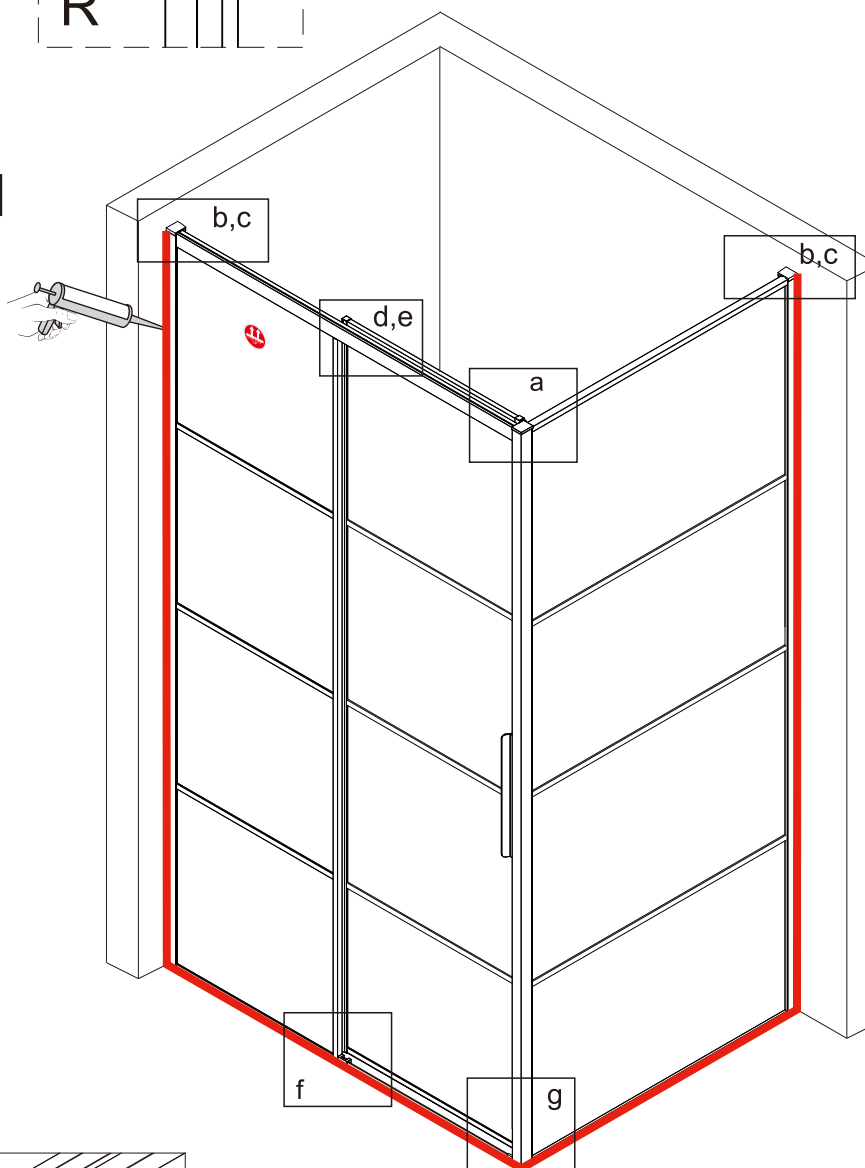

INSTRUCTION MANUAL

DAS120

This product is heavy and requires assembly by two people.