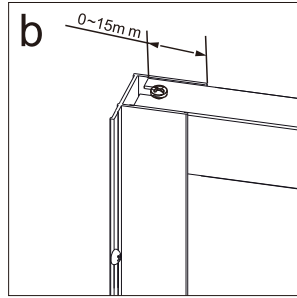

INSTRUCTION MANUAL

DAS120

This product is heavy and requires assembly by two people.