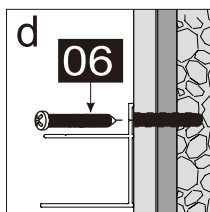

This product is heavy and requires assembly by two people.

INSTRUCTION MANUAL

DAS120

Measurment	Installation size (mm) / A	Center dimension glass (mm) / C
1200	1170~1200	1157~1187

Measurment	Installation size (mm) / A	Center dimension glass (mm) / D
800	773~788	764~779
900	873~888	864~879
1000	973~988	964~979
1200	1173~1188	1164~1179