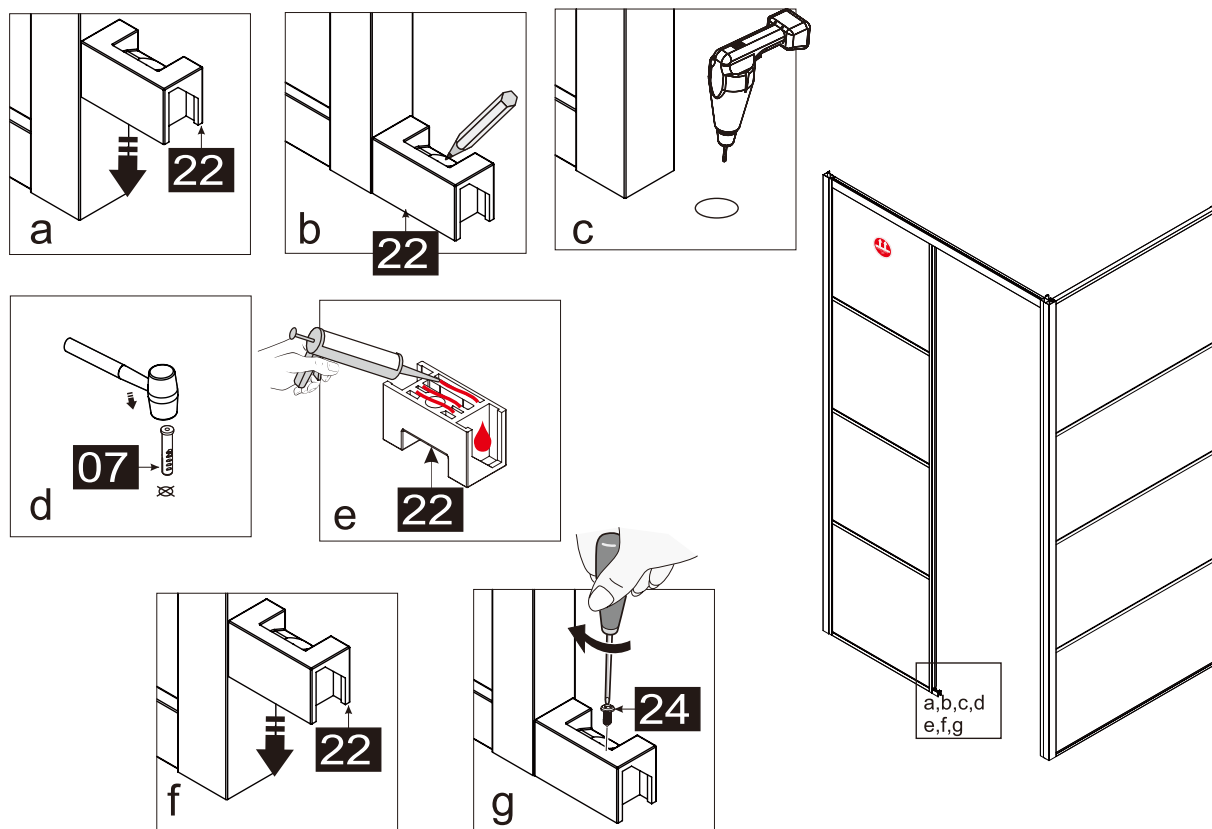

Option 2

This product is heavy and requires assembly by two people.