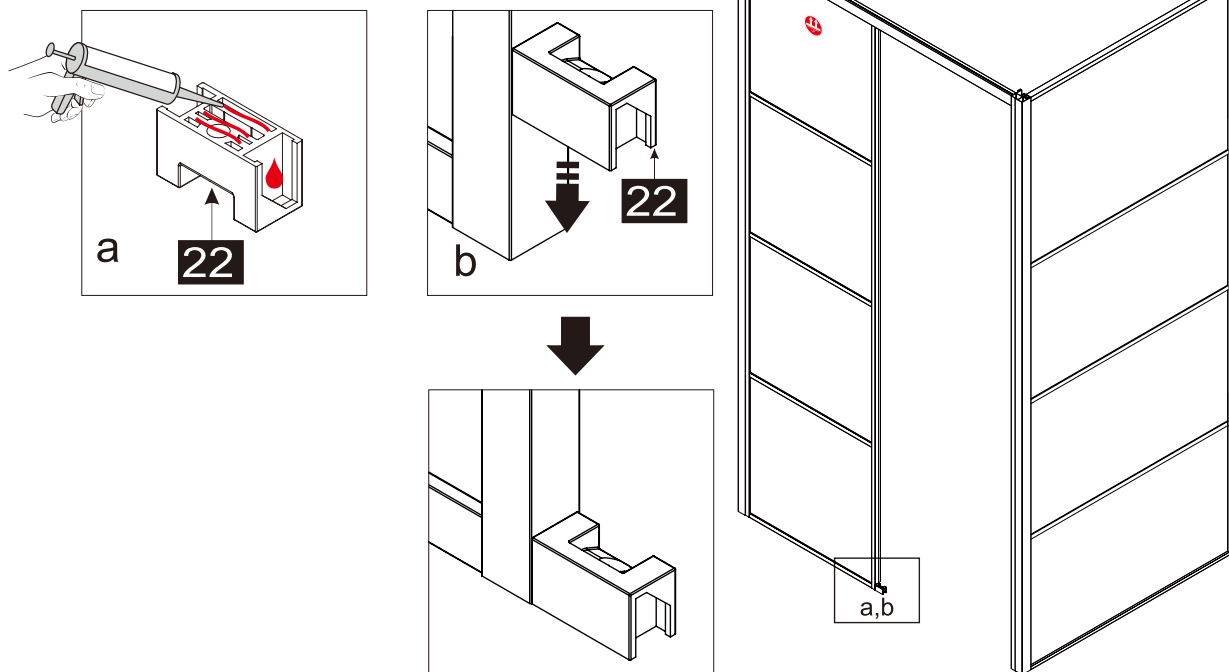

Option 1

Option 2

This product is heavy and requires assembly by two people.