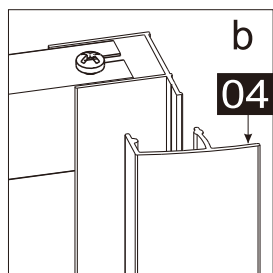

INSTRUCTION MANUAL

DAS120

This product is heavy and requires assembly by two people.