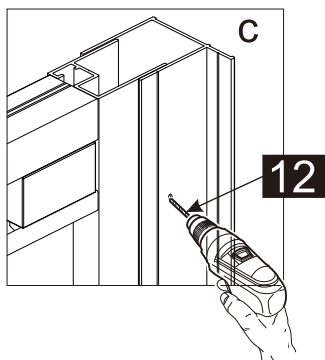

INSTRUCTION MANUAL

DAS120

This product is heavy and requires assembly by two people.