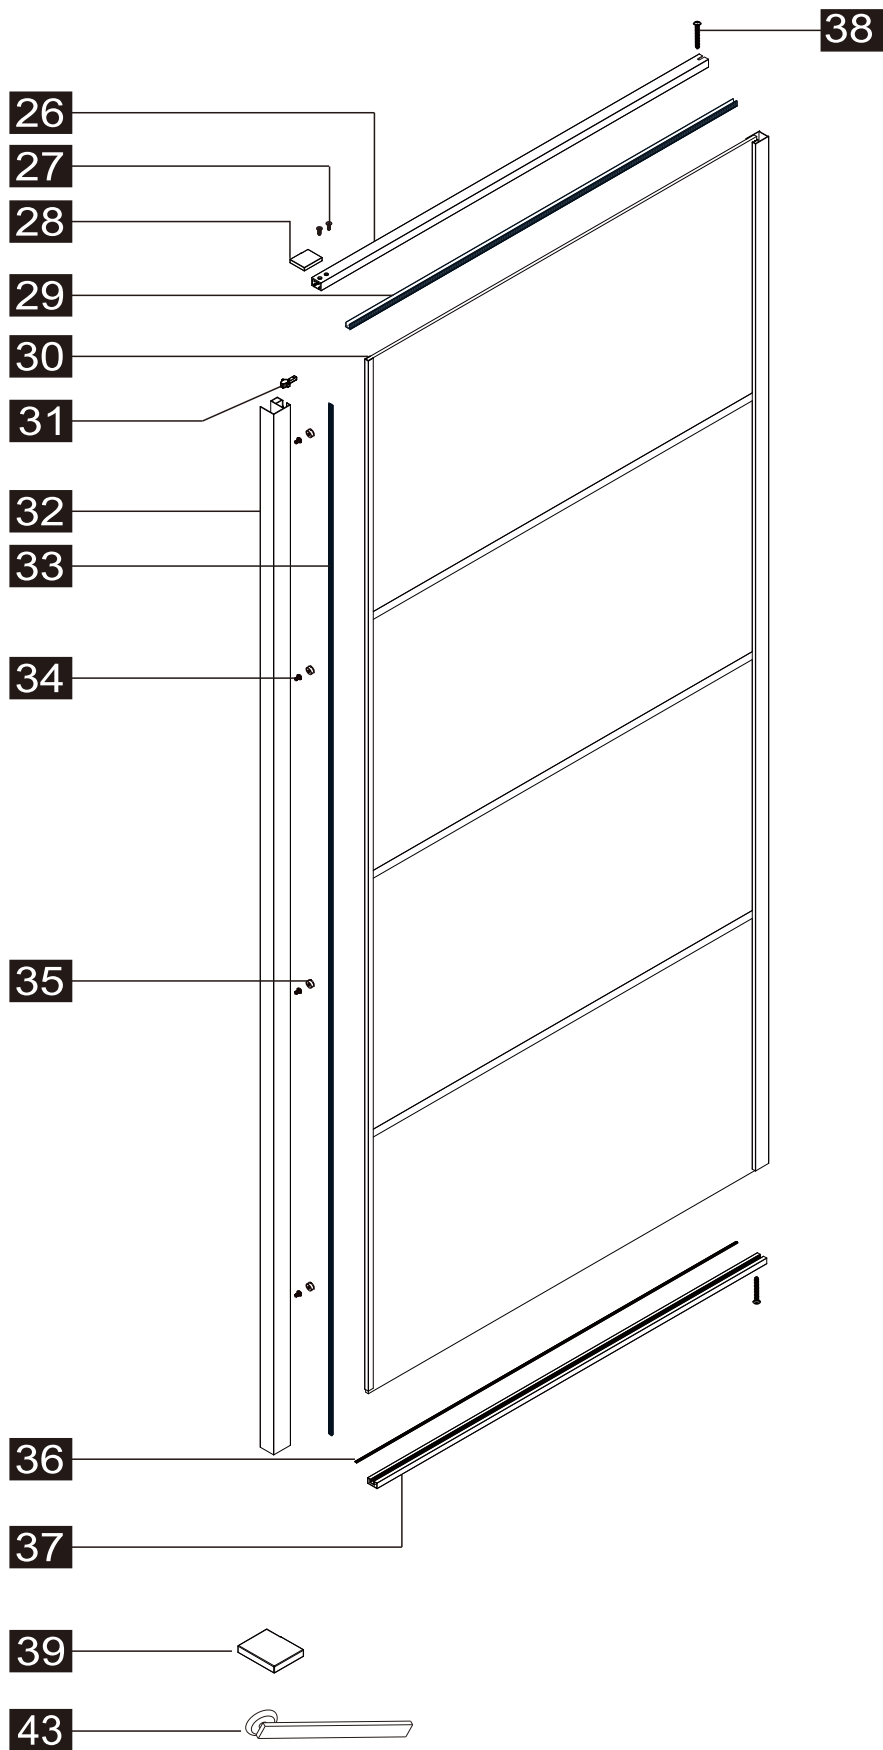

Left

Right

**Instruction Manual
DAS120**

INSTRUCTION MANUAL

DAS120

PRODUCT OVERVIEW LEFT:

This product is heavy and requires assembly by two people.

INSTRUCTION MANUAL

DAS120

PRODUCT OVERVIEW RIGHT:

This product is heavy and requires assembly by two people.

INSTRUCTION MANUAL

DAS120

Number	Drawing	Quantity	codering
1		1 piece	9-DA0004
2		2 pieces	9-DA002
3		2 pieces	9-DA008
4		2 pieces	9-DAB19
5		1 piece	
6	 ST4X30	8 pieces	9-MNR06
7		9 pieces	9-RNR009
8		8 pieces	9-DA011
9	 ST4X8	8 pieces	9-DA010
10	 ST3.5X30	4 pieces	9-DAB10
11	 	1 piece	9-DA0011
12	 Ø2.8mm	1 piece	9-RNR011
13		1 piece	9-DA0013
14	 	1 piece	9-DAB20
15		1 piece	9-DAB21
16		2 pieces	9-DAB22
17		1 piece	9-DAB23
18		1 piece	9-DA15
19		1 piece	
20		1 piece	9-DAB24
21		1 piece	9-DAB25
22		1 piece	9-DAB26
23	 	1 piece	9-DAB27
24	 ST4X30	1 piece	9-MNR06

This product is heavy and requires assembly by two people.

INSTRUCTION MANUAL

DAS120

25	 3.0mm	1 piece	9-MNR26
40		1 piece	9-DA040
41		1 piece	9-DA041
42		1 piece	9-DA042

This product is heavy and requires assembly by two people.

INSTRUCTION MANUAL

DAS120

This product is heavy and requires assembly by two people.

INSTRUCTION MANUAL

DAS120

26		1 piece	9-DA002
27	 ST4X10	2 pieces	9-DA03
28		1 piece	9-DA019
29		1 piece	9-DA029
30		1 piece	
31		1 piece	9-DA022
32		1 piece	9-DA023
33		1 piece	9-DA033
34	 ST4X14	4 pieces	9-DA025
35		4 pieces	9-DA026
36		1 piece	9-DA036
37		1 piece	9-DA028
38	 ST3.5X35	1 piece	9-RNR05
39		2 pieces	9-DA039
43		1 piece	9-DA030