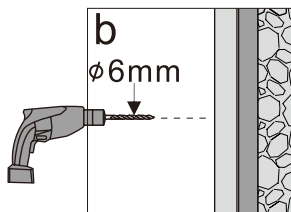

This product is heavy and requires assembly by two people.

INSTRUCTION MANUAL

DAS120

Measurment	Installation size (mm) / A	Center dimension glass (mm) / C
1200	1170~1200	1157~1187

Measurment	Installation size (mm) / A	Center dimension glass (mm) / D
800	773~788	764~779
900	873~888	864~879
1000	973~988	964~979
1200	1173~1188	1164~1179