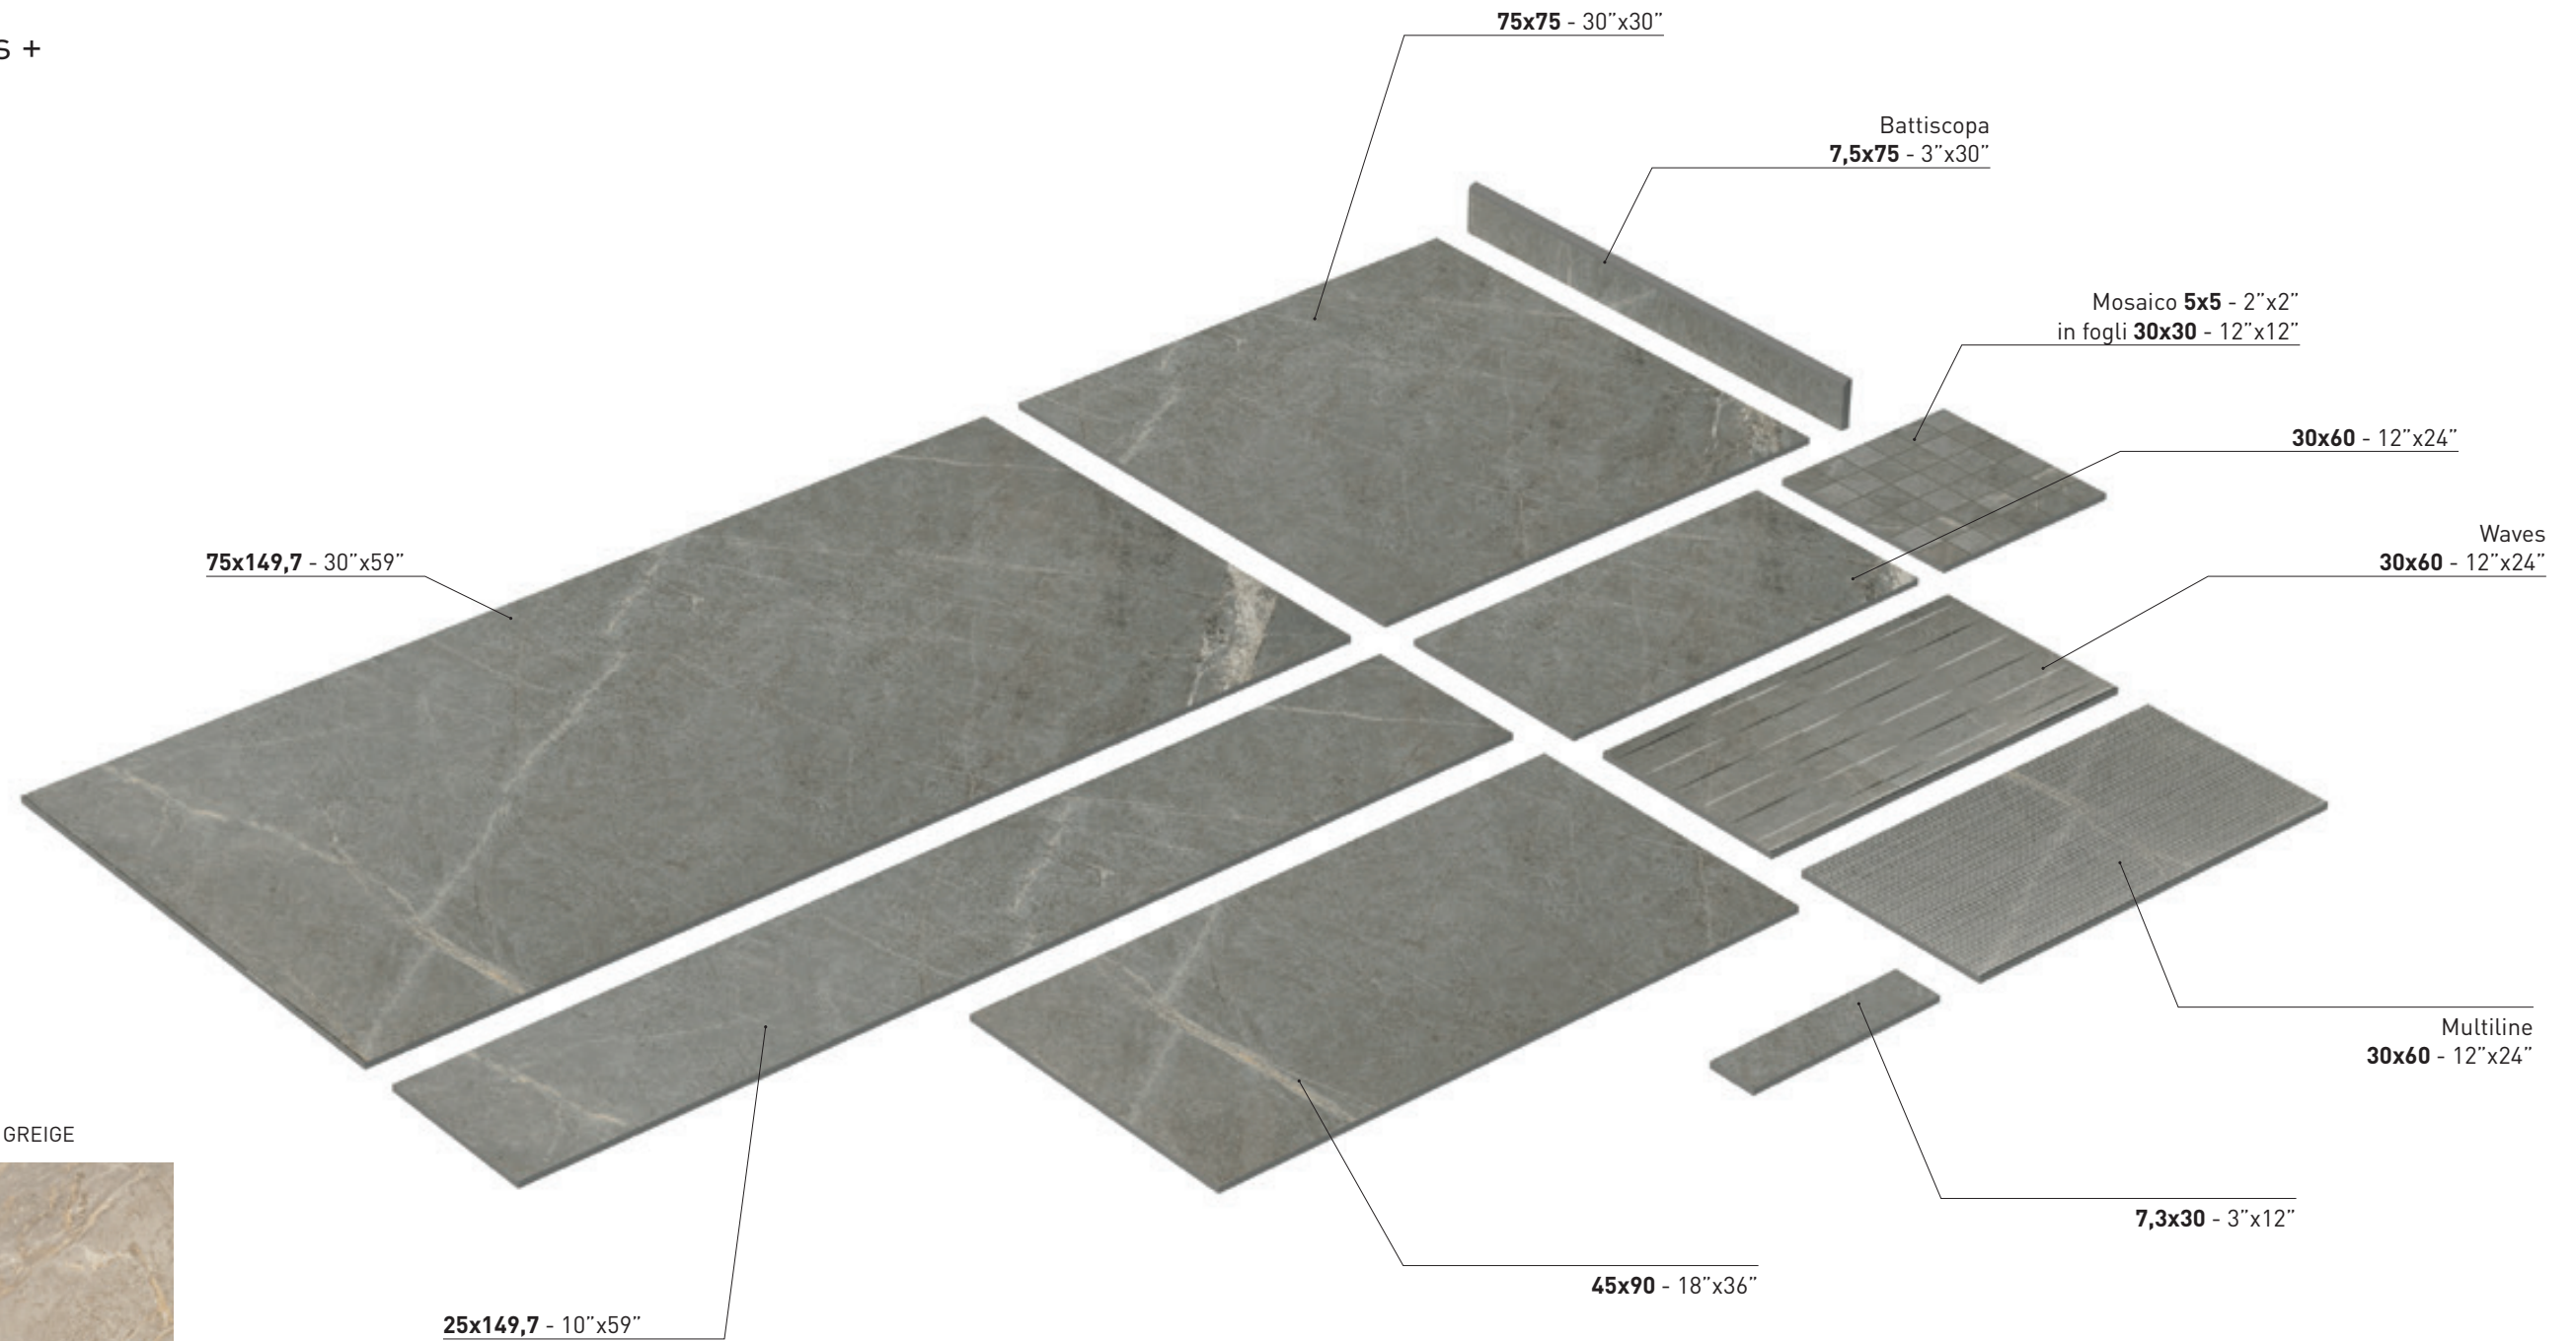

White 30x60 - 12"x24" Esterno/Rettificato
White 25x149,7 - 10"x59" Naturale/Rettificato

SOAP STONE/gres +

SOAP STONE WHITE

SOAP STONE GREIGE

SOAP STONE GREY

SOAP STONE BLACK

SOAP STONE GREEN

N