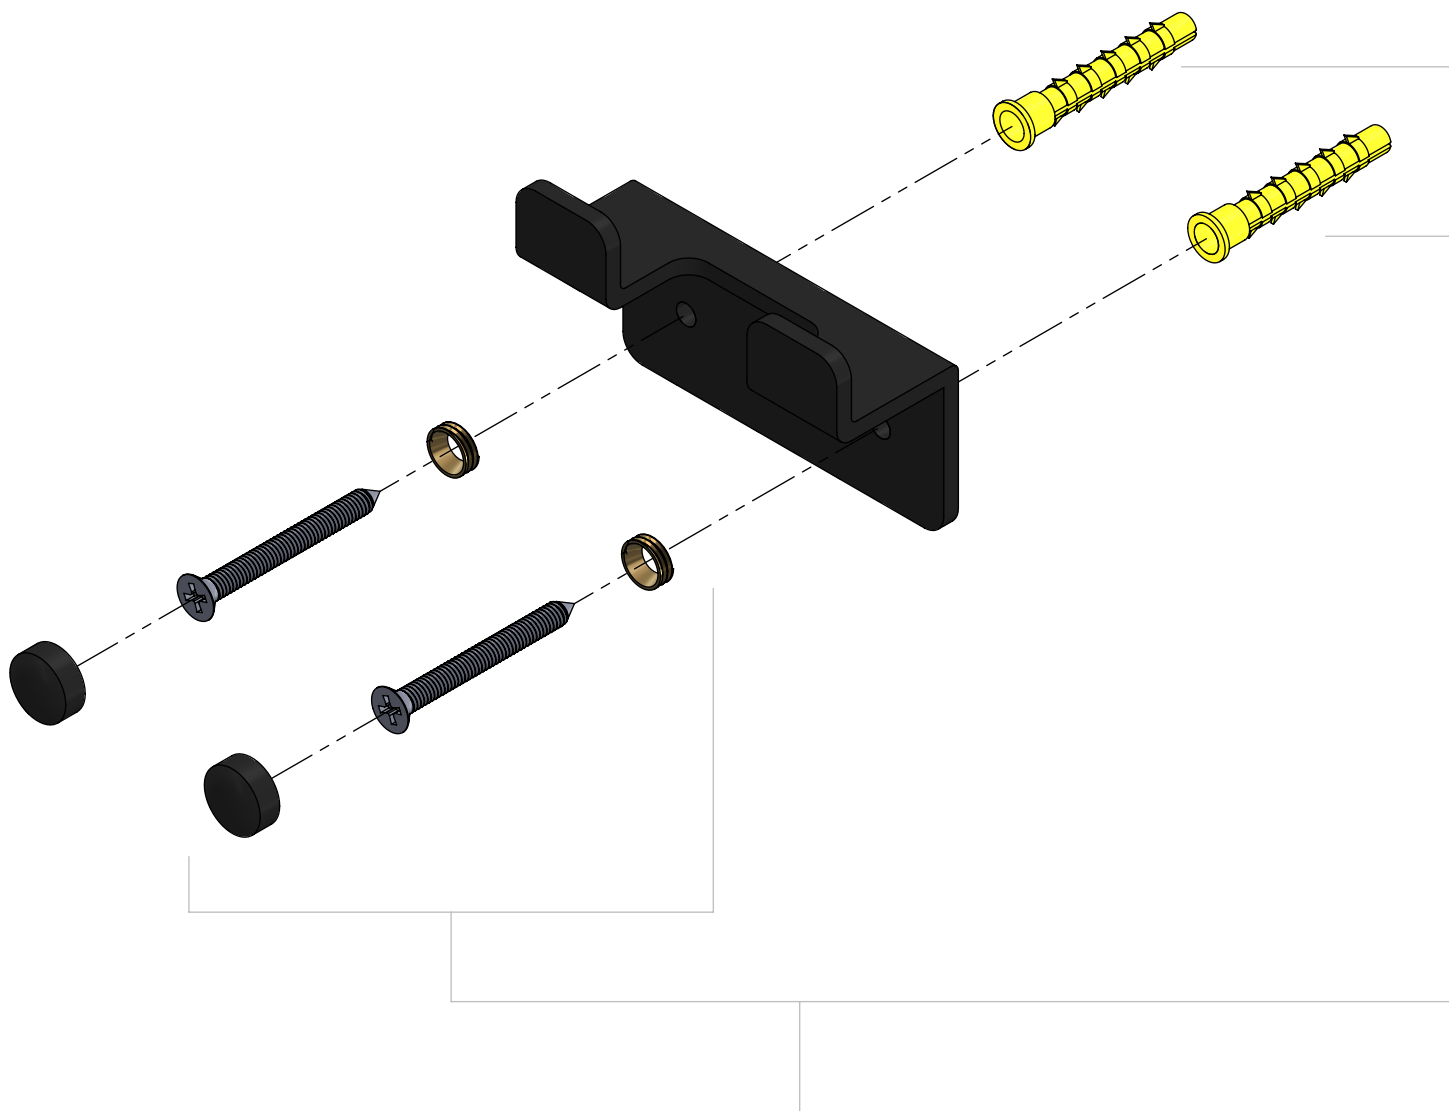

Fold - towel hook

Matt black, double

clou

CL/09.04066.21

Spare parts

CL/1051.9100.21