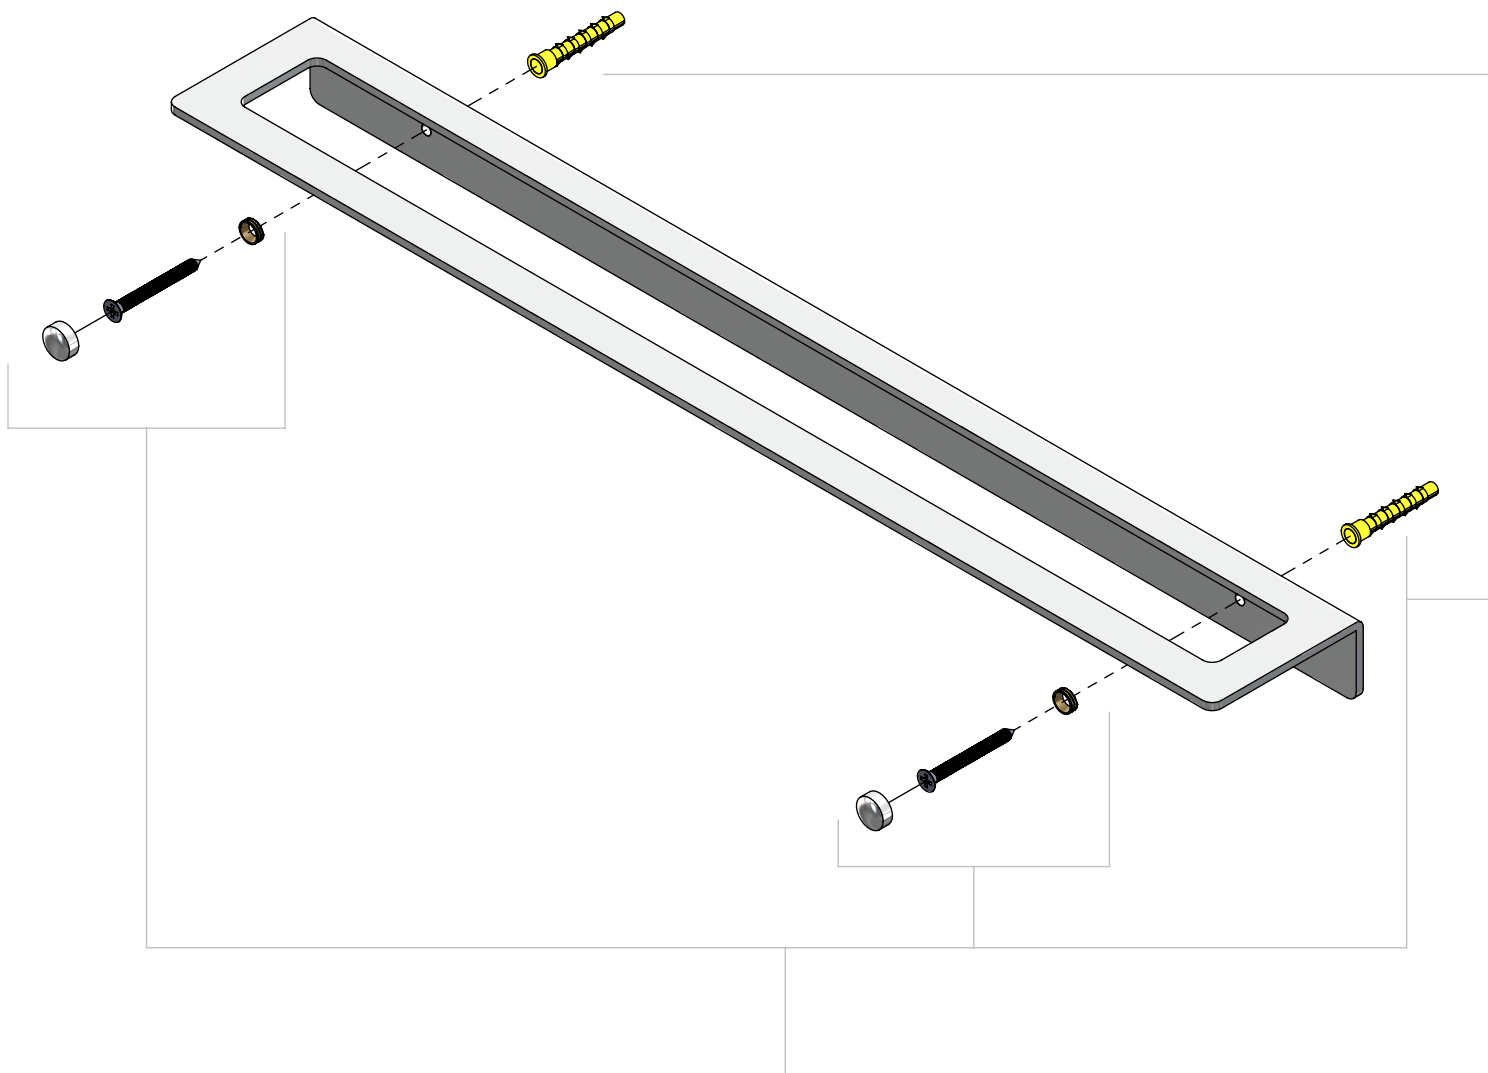

Fold - towel rail

Chrome, 45cm

clou

CL/09.04051.29

Spare parts

CL/1051.9100.29