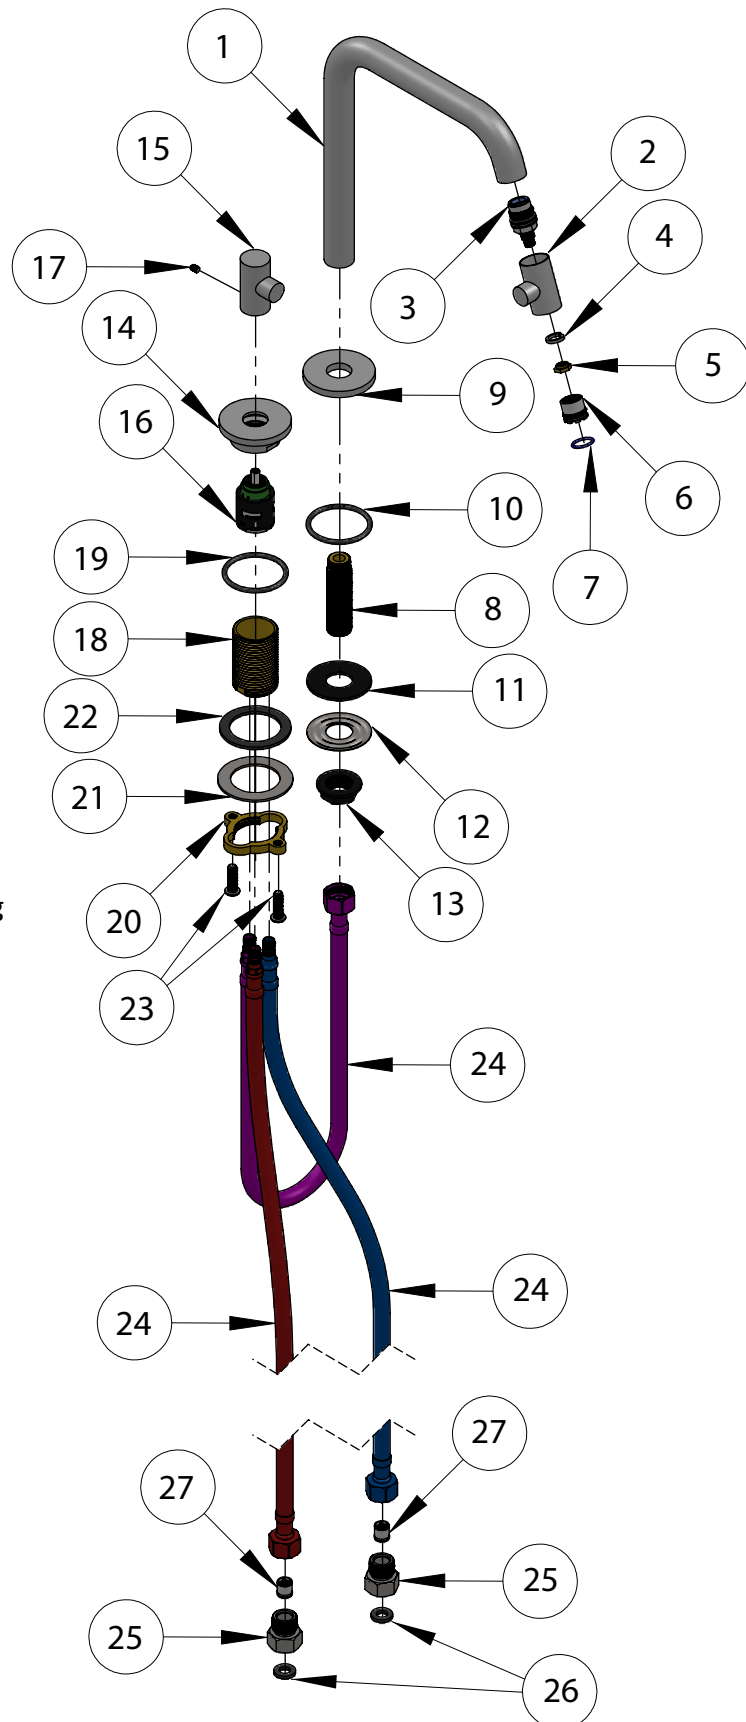

kaldur_washbasin mixer left

CL/06.15.003.29.L

Part

- 1 body
- 2 body handle
- 3 body cartridge
- 4 spring washer
- 5 body cartridge fixation
- 6 aerator
- 7 O-ring aerator
- 8 transit piece
- 9 body rosette
- 10 body rosette O-ring
- 11 body plastic washer
- 12 body metal washer
- 13 body mounting nut
- 14 handle rosette
- 15 handle
- 16 handle cartridge
- 17 M4x6 bolt
- 18 handle body
- 19 handle rosette O-ring
- 20 handle fixation
- 21 handle metal rosette
- 22 handle rubber rosette
- 23 M6x20 bolt
- 24 flexible hose
- 25 non-return valve housing
- 26 non-return valve housing O-ring
- 27 non-return valve

kaldur_washbasin mixer left

CL/06.15.003.29.L

Spare parts