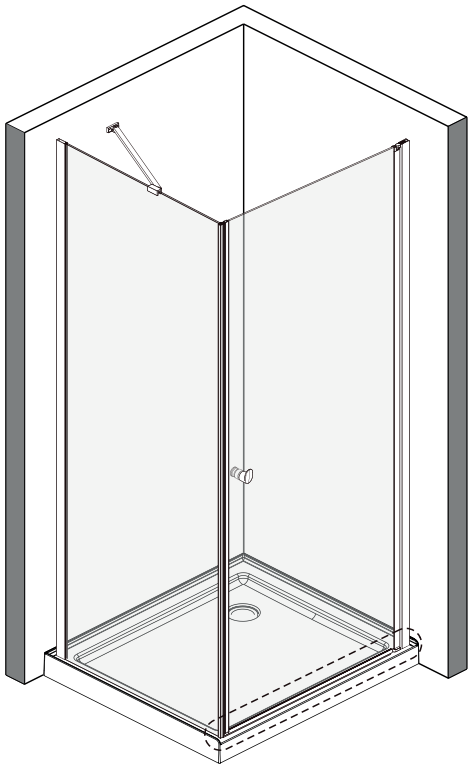

hooked

Montage instructie
Assembling instruction
Montageanleitung
Instructions de montage
Emballage instruktioener
Instrukcja montażu

CX18

1.

	X	Y
90	873-888 mm	873-888 mm
100	973-988 mm	973-988 mm

additional tools

included

2.

3.

4.

5.

6.

7.

8.

9.

OR

10.

NO	Qty	Description	NO	Qty	Description
1	1	Fixed panel profile top cover	13	1	Chrome back splash
2	1	Wall profile	14	1	Threshold part R
3	1	Clear fixe panel	15	1	Threshold part L
4	1	Magnet B	16	1	Fixed panel profile top cover
5	4	Screw Cap	17	1	Wall bracket
6	10	Screw ST4X40	18	1	Chrome Wall Channel
7	1	Chrome handle	19	1	Clear fixe panel
8	4	Screw ST4X10	20	1	Magnet A
9	10	Wall anchor	21	1	Squeeze gasket tool
10	1	Threshold part L	22	1	Squeeze gasket
11	1	Threshold part R	23	1	Allan key kit
12	1	Battom gaskgt			