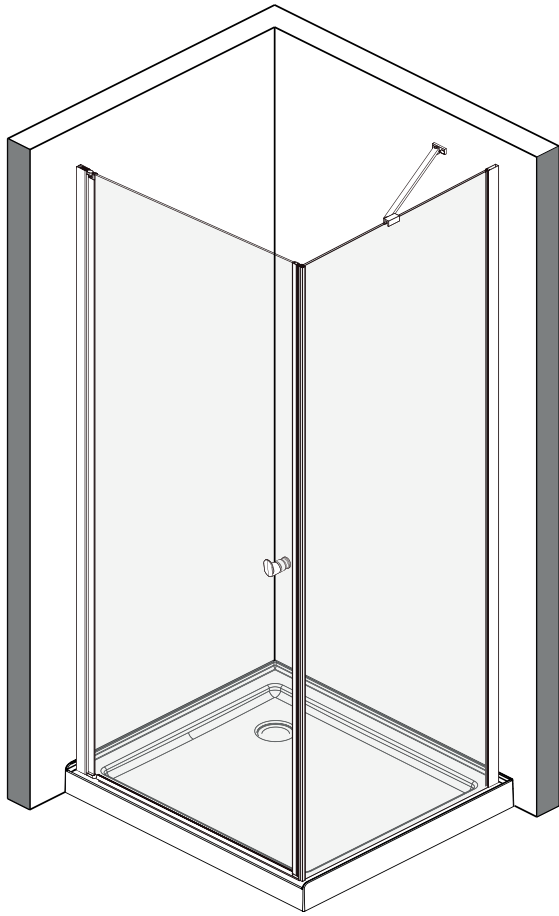

hooked

Montage instructie
Assembling instruction
Montageanleitung
Instructions de montage
Emballage instruktioener
Instrukcja montażu

CX18

1.

	X	Y
90	873-888 mm	873-888 mm
100	973-988 mm	973-988 mm

additional tools

included

2.

3.

4.

5.

6.

7.

8.

9.

OR

10.

NO	Qty	Description	NO	Qty	Description
1	1	Fixed panel profile top cover	13	1	Chrome back splash
2	1	Wall profile	14	1	Threshold part R
3	1	Clear fixe panel	15	1	Threshold part L
4	1	Magnet B	16	1	Fixed panel profile top cover
5	4	Screw Cap	17	1	Wall bracket
6	10	Screw ST4X40	18	1	Chrome Wall Channel
7	1	Chrome handle	19	1	Clear fixe panel
8	4	Screw ST4X10	20	1	Magnet A
9	10	Wall anchor	21	1	Squeeze gasket tool
10	1	Threshold part L	22	1	Squeeze gasket
11	1	Threshold part R	23	1	Allan key kit
12	1	Battom gaskgt			