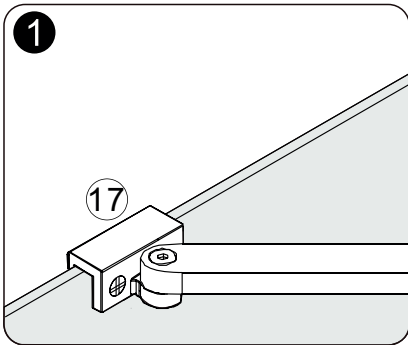

hooked

Montage instructie
Assembling instruction
Montageanleitung
Instructions de montage
Emballage instruktioener
Instrukcja montażu

CX18

1.

	X	Y
90	873-888 mm	873-888 mm
100	973-988 mm	973-988 mm

additional tools

included

2.

3.

4.

5.

6.

7.

8.

9.

OR

10.

NO	Qty	Description	NO	Qty	Description
1	1	Fixed panel profile top cover	13	1	Chrome back splash
2	1	Wall profile	14	1	Threshold part R
3	1	Clear fixe panel	15	1	Threshold part L
4	1	Magnet B	16	1	Fixed panel profile top cover
5	4	Screw Cap	17	1	Wall bracket
6	10	Screw ST4X40	18	1	Chrome Wall Channel
7	1	Chrome handle	19	1	Clear fixe panel
8	4	Screw ST4X10	20	1	Magnet A
9	10	Wall anchor	21	1	Squeeze gasket tool
10	1	Threshold part L	22	1	Squeeze gasket
11	1	Threshold part R	23	1	Allan key kit
12	1	Battom gaskgt			