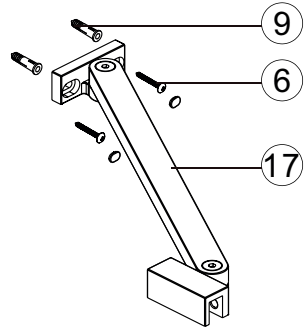

hooked

Montage instructie
Assembling instruction
Montageanleitung
Instructions de montage
Emballage instruktioener
Instrukcja montażu

CX18

1.

	X	Y
90	873-888 mm	873-888 mm
100	973-988 mm	973-988 mm

additional tools

included

2.

3.

4.

5.

6.

7.

8.

9.

OR

10.

NO	Qty	Description	NO	Qty	Description
1	1	Fixed panel profile top cover	13	1	Chrome back splash
2	1	Wall profile	14	1	Threshold part R
3	1	Clear fixe panel	15	1	Threshold part L
4	1	Magnet B	16	1	Fixed panel profile top cover
5	4	Screw Cap	17	1	Wall bracket
6	10	Screw ST4X40	18	1	Chrome Wall Channel
7	1	Chrome handle	19	1	Clear fixe panel
8	4	Screw ST4X10	20	1	Magnet A
9	10	Wall anchor	21	1	Squeeze gasket tool
10	1	Threshold part L	22	1	Squeeze gasket
11	1	Threshold part R	23	1	Allan key kit
12	1	Battom gaskgt			