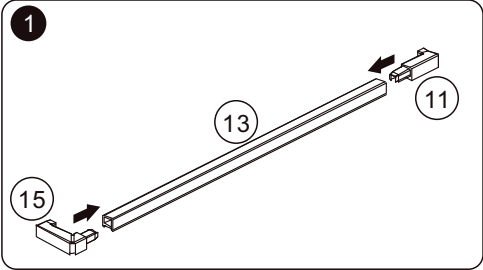

hooked

Montage instructie
Assembling instruction
Montageanleitung
Instructions de montage
Emballage instruktioener
Instrukcja montażu

CX18

1.

	X	Y
90	873-888 mm	873-888 mm
100	973-988 mm	973-988 mm

additional tools

included

2.

3.

4.

5.

6.

7.

8.

9.

OR

10.

NO	Qty	Description	NO	Qty	Description
1	1	Fixed panel profile top cover	13	1	Chrome back splash
2	1	Wall profile	14	1	Threshold part R
3	1	Clear fixe panel	15	1	Threshold part L
4	1	Magnet B	16	1	Fixed panel profile top cover
5	4	Screw Cap	17	1	Wall bracket
6	10	Screw ST4X40	18	1	Chrome Wall Channel
7	1	Chrome handle	19	1	Clear fixe panel
8	4	Screw ST4X10	20	1	Magnet A
9	10	Wall anchor	21	1	Squeeze gasket tool
10	1	Threshold part L	22	1	Squeeze gasket
11	1	Threshold part R	23	1	Allan key kit
12	1	Battom gaskgt			