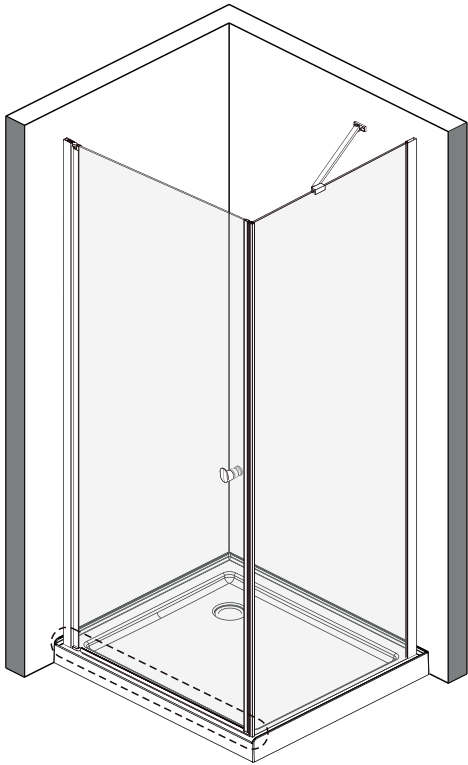

hooked

Montage instructie
Assembling instruction
Montageanleitung
Instructions de montage
Emballage instruktioener
Instrukcja montażu

CX18

1.

	X	Y
90	873-888 mm	873-888 mm
100	973-988 mm	973-988 mm

additional tools

included

2.

3.

4.

5.

6.

7.

8.

9.

OR

10.

NO	Qty	Description	NO	Qty	Description
1	1	Fixed panel profile top cover	13	1	Chrome back splash
2	1	Wall profile	14	1	Threshold part R
3	1	Clear fixe panel	15	1	Threshold part L
4	1	Magnet B	16	1	Fixed panel profile top cover
5	4	Screw Cap	17	1	Wall bracket
6	10	Screw ST4X40	18	1	Chrome Wall Channel
7	1	Chrome handle	19	1	Clear fixe panel
8	4	Screw ST4X10	20	1	Magnet A
9	10	Wall anchor	21	1	Squeeze gasket tool
10	1	Threshold part L	22	1	Squeeze gasket
11	1	Threshold part R	23	1	Allan key kit
12	1	Battom gaskgt			