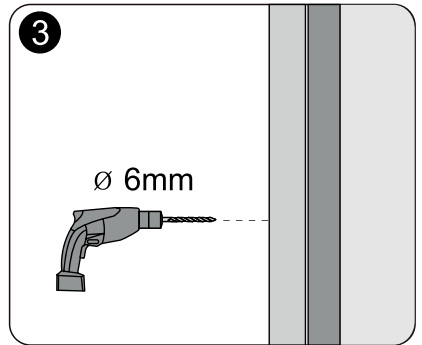

hooked

Montage instructie
Assembling instruction
Montageanleitung
Instructions de montage
Emballage instruktioener
Instrukcja montażu

CX18

1.

	X	Y
90	873-888 mm	873-888 mm
100	973-988 mm	973-988 mm

additional tools

9.

OR

10.

NO	Qty	Description	NO	Qty	Description
1	1	Fixed panel profile top cover	13	1	Chrome back splash
2	1	Wall profile	14	1	Threshold part R
3	1	Clear fixe panel	15	1	Threshold part L
4	1	Magnet B	16	1	Fixed panel profile top cover
5	4	Screw Cap	17	1	Wall bracket
6	10	Screw ST4X40	18	1	Chrome Wall Channel
7	1	Chrome handle	19	1	Clear fixe panel
8	4	Screw ST4X10	20	1	Magnet A
9	10	Wall anchor	21	1	Squeeze gasket tool
10	1	Threshold part L	22	1	Squeeze gasket
11	1	Threshold part R	23	1	Allan key kit
12	1	Battom gaskgt			