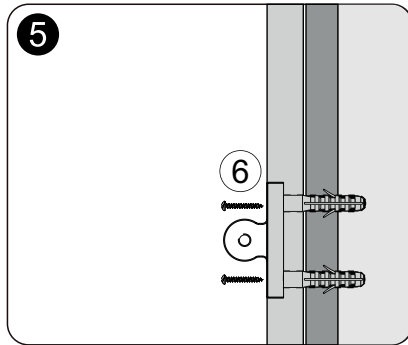

hooked

Montage instructie
Assembling instruction
Montageanleitung
Instructions de montage
Emballage instruktioener
Instrukcja montażu

CX18

1.

	X	Y
90	873-888 mm	873-888 mm
100	973-988 mm	973-988 mm

additional tools

included

2.

3.

4.

5.

6.

7.

8.

9.

OR

10.

NO	Qty	Description	NO	Qty	Description
1	1	Fixed panel profile top cover	13	1	Chrome back splash
2	1	Wall profile	14	1	Threshold part R
3	1	Clear fixe panel	15	1	Threshold part L
4	1	Magnet B	16	1	Fixed panel profile top cover
5	4	Screw Cap	17	1	Wall bracket
6	10	Screw ST4X40	18	1	Chrome Wall Channel
7	1	Chrome handle	19	1	Clear fixe panel
8	4	Screw ST4X10	20	1	Magnet A
9	10	Wall anchor	21	1	Squeeze gasket tool
10	1	Threshold part L	22	1	Squeeze gasket
11	1	Threshold part R	23	1	Allan key kit
12	1	Battom gaskgt			