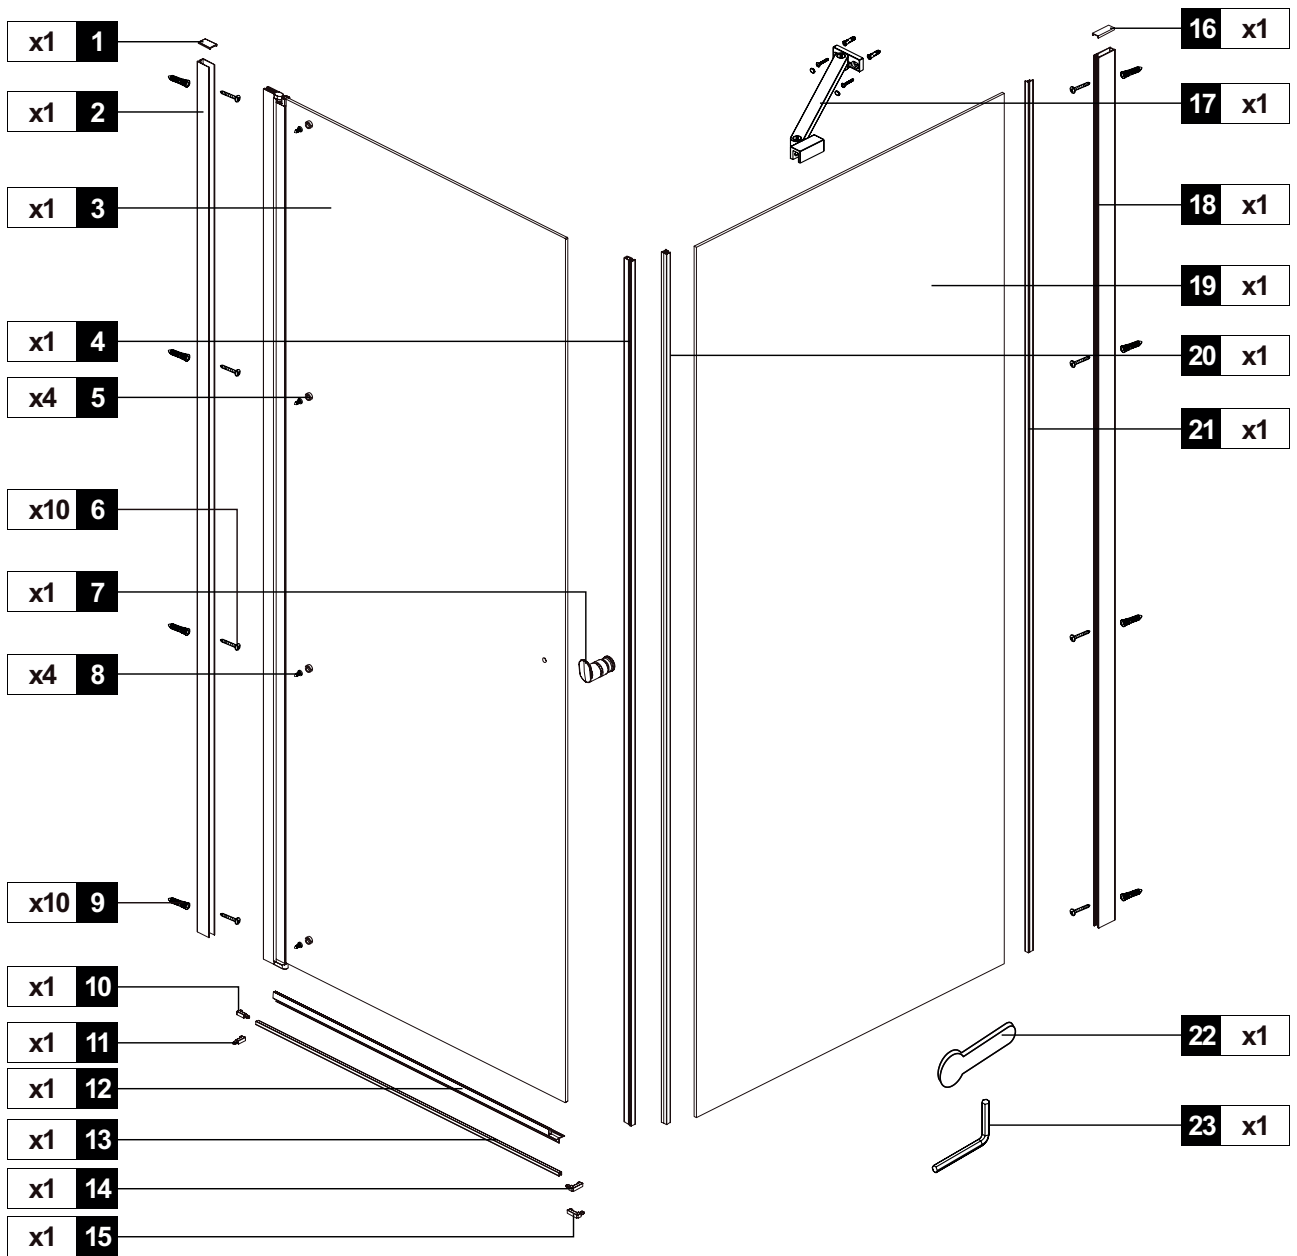

hooked

Montage instructie
Assembling instruction
Montageanleitung
Instructions de montage
Emballage instruktioener
Instrukcja montażu

CX18

1.

	X	Y
90	873-888 mm	873-888 mm
100	973-988 mm	973-988 mm

additional tools

9.

OR

10.

NO	Qty	Description	NO	Qty	Description
1	1	Fixed panel profile top cover	13	1	Chrome back splash
2	1	Wall profile	14	1	Threshold part R
3	1	Clear fixe panel	15	1	Threshold part L
4	1	Magnet B	16	1	Fixed panel profile top cover
5	4	Screw Cap	17	1	Wall bracket
6	10	Screw ST4X40	18	1	Chrome Wall Channel
7	1	Chrome handle	19	1	Clear fixe panel
8	4	Screw ST4X10	20	1	Magnet A
9	10	Wall anchor	21	1	Squeeze gasket tool
10	1	Threshold part L	22	1	Squeeze gasket
11	1	Threshold part R	23	1	Allan key kit
12	1	Battom gaskgt			