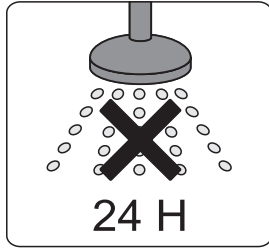

hooked

Montage instructie
Assembling instruction
Montageanleitung
Instructions de montage
Emballage instruktioener
Instrukcja montażu

CX18

1.

	X	Y
90	873-888 mm	873-888 mm
100	973-988 mm	973-988 mm

additional tools

included

2.

3.

4.

5.

6.

7.

8.

9.

OR

10.

NO	Qty	Description	NO	Qty	Description
1	1	Fixed panel profile top cover	13	1	Chrome back splash
2	1	Wall profile	14	1	Threshold part R
3	1	Clear fixe panel	15	1	Threshold part L
4	1	Magnet B	16	1	Fixed panel profile top cover
5	4	Screw Cap	17	1	Wall bracket
6	10	Screw ST4X40	18	1	Chrome Wall Channel
7	1	Chrome handle	19	1	Clear fixe panel
8	4	Screw ST4X10	20	1	Magnet A
9	10	Wall anchor	21	1	Squeeze gasket tool
10	1	Threshold part L	22	1	Squeeze gasket
11	1	Threshold part R	23	1	Allan key kit
12	1	Battom gaskgt			