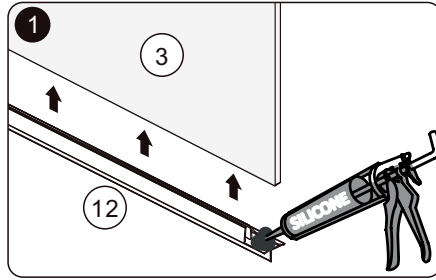

hooked

Montage instructie
Assembling instruction
Montageanleitung
Instructions de montage
Emballage instruktioener
Instrukcja montażu

CX18

1.

	X	Y
90	873-888 mm	873-888 mm
100	973-988 mm	973-988 mm

additional tools

included

2.

3.

4.

5.

6.

7.

8.

9.

OR

10.

NO	Qty	Description	NO	Qty	Description
1	1	Fixed panel profile top cover	13	1	Chrome back splash
2	1	Wall profile	14	1	Threshold part R
3	1	Clear fixe panel	15	1	Threshold part L
4	1	Magnet B	16	1	Fixed panel profile top cover
5	4	Screw Cap	17	1	Wall bracket
6	10	Screw ST4X40	18	1	Chrome Wall Channel
7	1	Chrome handle	19	1	Clear fixe panel
8	4	Screw ST4X10	20	1	Magnet A
9	10	Wall anchor	21	1	Squeeze gasket tool
10	1	Threshold part L	22	1	Squeeze gasket
11	1	Threshold part R	23	1	Allan key kit
12	1	Battom gaskgt			