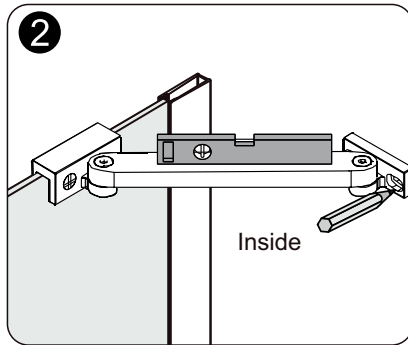

hooked

Montage instructie
Assembling instruction
Montageanleitung
Instructions de montage
Emballage instruktioener
Instrukcja montażu

CX18

1.

	X	Y
90	873-888 mm	873-888 mm
100	973-988 mm	973-988 mm

additional tools

9.

OR

10.

NO	Qty	Description	NO	Qty	Description
1	1	Fixed panel profile top cover	13	1	Chrome back splash
2	1	Wall profile	14	1	Threshold part R
3	1	Clear fixe panel	15	1	Threshold part L
4	1	Magnet B	16	1	Fixed panel profile top cover
5	4	Screw Cap	17	1	Wall bracket
6	10	Screw ST4X40	18	1	Chrome Wall Channel
7	1	Chrome handle	19	1	Clear fixe panel
8	4	Screw ST4X10	20	1	Magnet A
9	10	Wall anchor	21	1	Squeeze gasket tool
10	1	Threshold part L	22	1	Squeeze gasket
11	1	Threshold part R	23	1	Allan key kit
12	1	Battom gaskgt			