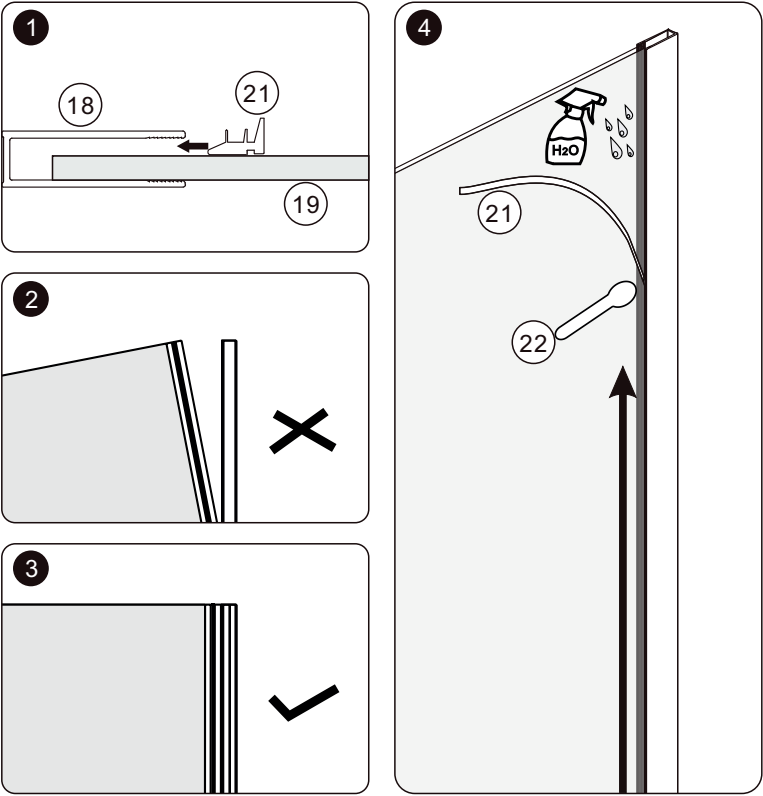

hooked

Montage instructie
Assembling instruction
Montageanleitung
Instructions de montage
Emballage instruktioener
Instrukcja montażu

CX18

1.

	X	Y
90	873-888 mm	873-888 mm
100	973-988 mm	973-988 mm

additional tools

included

2.

3.

4.

5.

6.

7.

8.

9.

OR

10.

NO	Qty	Description	NO	Qty	Description
1	1	Fixed panel profile top cover	13	1	Chrome back splash
2	1	Wall profile	14	1	Threshold part R
3	1	Clear fixe panel	15	1	Threshold part L
4	1	Magnet B	16	1	Fixed panel profile top cover
5	4	Screw Cap	17	1	Wall bracket
6	10	Screw ST4X40	18	1	Chrome Wall Channel
7	1	Chrome handle	19	1	Clear fixe panel
8	4	Screw ST4X10	20	1	Magnet A
9	10	Wall anchor	21	1	Squeeze gasket tool
10	1	Threshold part L	22	1	Squeeze gasket
11	1	Threshold part R	23	1	Allan key kit
12	1	Battom gaskgt			