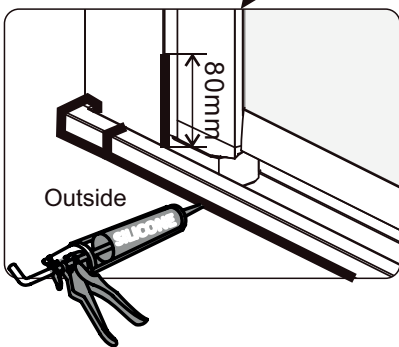

hooked

Montage instructie
Assembling instruction
Montageanleitung
Instructions de montage
Emballage instruktioener
Instrukcja montażu

CX18

1.

	X	Y
90	873-888 mm	873-888 mm
100	973-988 mm	973-988 mm

additional tools

9.

OR

10.

NO	Qty	Description	NO	Qty	Description
1	1	Fixed panel profile top cover	13	1	Chrome back splash
2	1	Wall profile	14	1	Threshold part R
3	1	Clear fixe panel	15	1	Threshold part L
4	1	Magnet B	16	1	Fixed panel profile top cover
5	4	Screw Cap	17	1	Wall bracket
6	10	Screw ST4X40	18	1	Chrome Wall Channel
7	1	Chrome handle	19	1	Clear fixe panel
8	4	Screw ST4X10	20	1	Magnet A
9	10	Wall anchor	21	1	Squeeze gasket tool
10	1	Threshold part L	22	1	Squeeze gasket
11	1	Threshold part R	23	1	Allan key kit
12	1	Battom gaskgt			