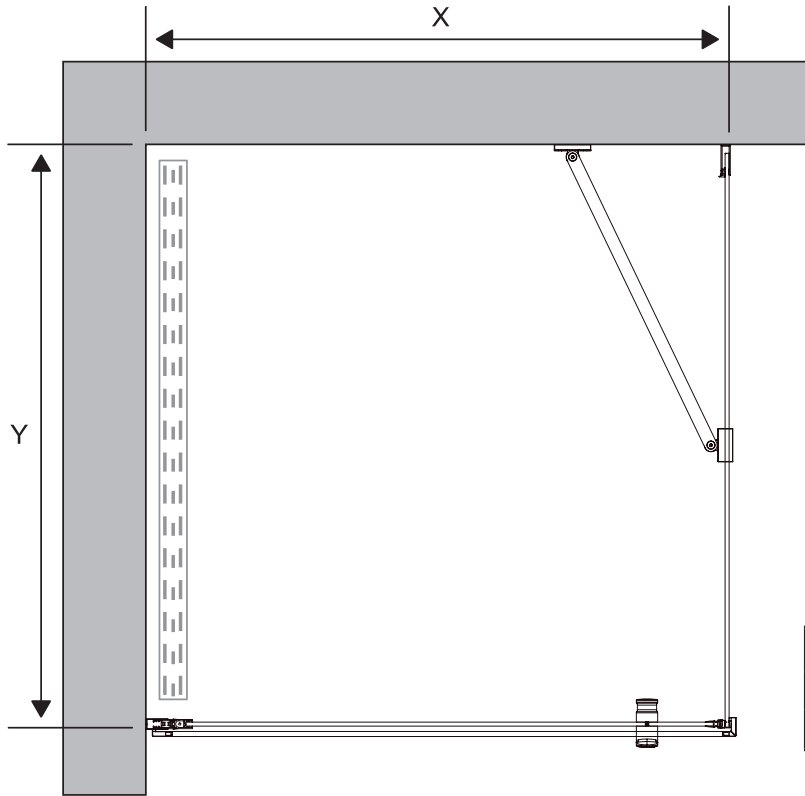

hooked

Montage instructie
Assembling instruction
Montageanleitung
Instructions de montage
Emballage instruktioener
Instrukcja montażu

CX18

1.

	X	Y
90	873-888 mm	873-888 mm
100	973-988 mm	973-988 mm

additional tools

9.

OR

10.

NO	Qty	Description	NO	Qty	Description
1	1	Fixed panel profile top cover	13	1	Chrome back splash
2	1	Wall profile	14	1	Threshold part R
3	1	Clear fixe panel	15	1	Threshold part L
4	1	Magnet B	16	1	Fixed panel profile top cover
5	4	Screw Cap	17	1	Wall bracket
6	10	Screw ST4X40	18	1	Chrome Wall Channel
7	1	Chrome handle	19	1	Clear fixe panel
8	4	Screw ST4X10	20	1	Magnet A
9	10	Wall anchor	21	1	Squeeze gasket tool
10	1	Threshold part L	22	1	Squeeze gasket
11	1	Threshold part R	23	1	Allan key kit
12	1	Battom gaskgt			