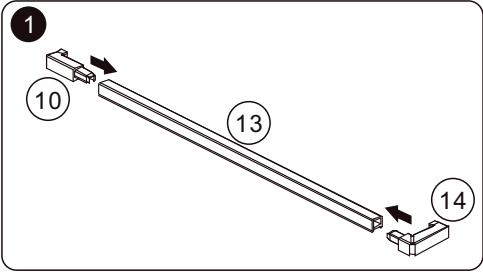

hooked

Montage instructie
Assembling instruction
Montageanleitung
Instructions de montage
Emballage instruktioener
Instrukcja montażu

CX18

1.

	X	Y
90	873-888 mm	873-888 mm
100	973-988 mm	973-988 mm

additional tools

included

2.

3.

4.

5.

6.

7.

8.

9.

OR

10.

NO	Qty	Description	NO	Qty	Description
1	1	Fixed panel profile top cover	13	1	Chrome back splash
2	1	Wall profile	14	1	Threshold part R
3	1	Clear fixe panel	15	1	Threshold part L
4	1	Magnet B	16	1	Fixed panel profile top cover
5	4	Screw Cap	17	1	Wall bracket
6	10	Screw ST4X40	18	1	Chrome Wall Channel
7	1	Chrome handle	19	1	Clear fixe panel
8	4	Screw ST4X10	20	1	Magnet A
9	10	Wall anchor	21	1	Squeeze gasket tool
10	1	Threshold part L	22	1	Squeeze gasket
11	1	Threshold part R	23	1	Allan key kit
12	1	Battom gaskgt			