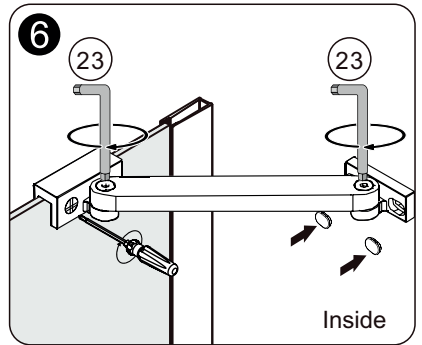

hooked

Montage instructie
Assembling instruction
Montageanleitung
Instructions de montage
Emballage instruktioener
Instrukcja montażu

CX18

1.

	X	Y
90	873-888 mm	873-888 mm
100	973-988 mm	973-988 mm

additional tools

9.

OR

10.

NO	Qty	Description	NO	Qty	Description
1	1	Fixed panel profile top cover	13	1	Chrome back splash
2	1	Wall profile	14	1	Threshold part R
3	1	Clear fixe panel	15	1	Threshold part L
4	1	Magnet B	16	1	Fixed panel profile top cover
5	4	Screw Cap	17	1	Wall bracket
6	10	Screw ST4X40	18	1	Chrome Wall Channel
7	1	Chrome handle	19	1	Clear fixe panel
8	4	Screw ST4X10	20	1	Magnet A
9	10	Wall anchor	21	1	Squeeze gasket tool
10	1	Threshold part L	22	1	Squeeze gasket
11	1	Threshold part R	23	1	Allan key kit
12	1	Battom gaskgt			