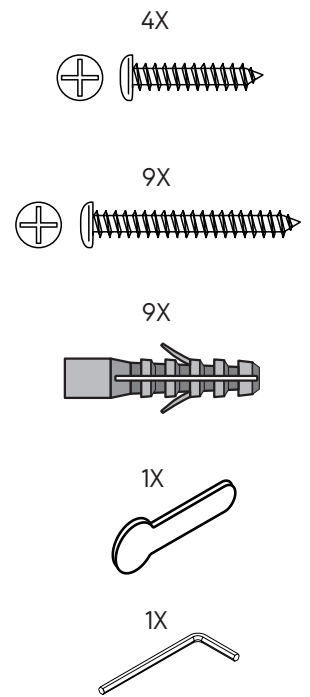

hooked

Montage instructie
Assembling instruction
Montageanleitung
Instructions de montage
Emballage instruktioener
Instrukcja montażu

CX18

1.

	X	Y
90	873-888 mm	873-888 mm
100	973-988 mm	973-988 mm

additional tools

included

2.

3.

4.

5.

6.

7.

8.

9.

OR

10.

NO	Qty	Description	NO	Qty	Description
1	1	Fixed panel profile top cover	13	1	Chrome back splash
2	1	Wall profile	14	1	Threshold part R
3	1	Clear fixe panel	15	1	Threshold part L
4	1	Magnet B	16	1	Fixed panel profile top cover
5	4	Screw Cap	17	1	Wall bracket
6	10	Screw ST4X40	18	1	Chrome Wall Channel
7	1	Chrome handle	19	1	Clear fixe panel
8	4	Screw ST4X10	20	1	Magnet A
9	10	Wall anchor	21	1	Squeeze gasket tool
10	1	Threshold part L	22	1	Squeeze gasket
11	1	Threshold part R	23	1	Allan key kit
12	1	Battom gaskgt			