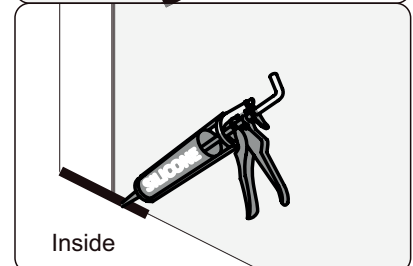

hooked

Montage instructie
Assembling instruction
Montageanleitung
Instructions de montage
Emballage instruktioener
Instrukcja montażu

CX18

1.

	X	Y
90	873-888 mm	873-888 mm
100	973-988 mm	973-988 mm

additional tools

included

2.

3.

4.

5.

6.

7.

8.

9.

OR

10.

NO	Qty	Description	NO	Qty	Description
1	1	Fixed panel profile top cover	13	1	Chrome back splash
2	1	Wall profile	14	1	Threshold part R
3	1	Clear fixe panel	15	1	Threshold part L
4	1	Magnet B	16	1	Fixed panel profile top cover
5	4	Screw Cap	17	1	Wall bracket
6	10	Screw ST4X40	18	1	Chrome Wall Channel
7	1	Chrome handle	19	1	Clear fixe panel
8	4	Screw ST4X10	20	1	Magnet A
9	10	Wall anchor	21	1	Squeeze gasket tool
10	1	Threshold part L	22	1	Squeeze gasket
11	1	Threshold part R	23	1	Allan key kit
12	1	Battom gaskgt			