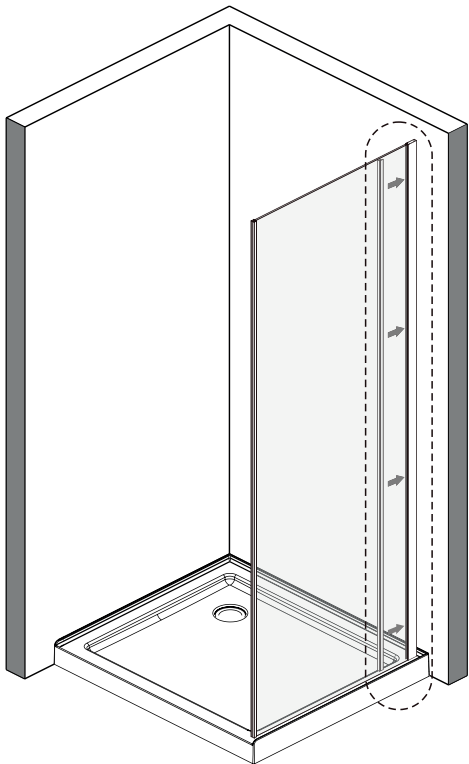

hooked

Montage instructie
Assembling instruction
Montageanleitung
Instructions de montage
Emballage instruktioener
Instrukcja montażu

CX18

1.

	X	Y
90	873-888 mm	873-888 mm
100	973-988 mm	973-988 mm

additional tools

included

2.

3.

4.

5.

6.

7.

8.

9.

OR

10.

NO	Qty	Description	NO	Qty	Description
1	1	Fixed panel profile top cover	13	1	Chrome back splash
2	1	Wall profile	14	1	Threshold part R
3	1	Clear fixe panel	15	1	Threshold part L
4	1	Magnet B	16	1	Fixed panel profile top cover
5	4	Screw Cap	17	1	Wall bracket
6	10	Screw ST4X40	18	1	Chrome Wall Channel
7	1	Chrome handle	19	1	Clear fixe panel
8	4	Screw ST4X10	20	1	Magnet A
9	10	Wall anchor	21	1	Squeeze gasket tool
10	1	Threshold part L	22	1	Squeeze gasket
11	1	Threshold part R	23	1	Allan key kit
12	1	Battom gaskgt			