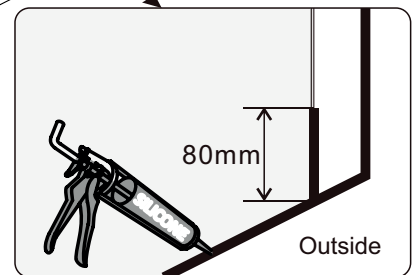

hooked

Montage instructie
Assembling instruction
Montageanleitung
Instructions de montage
Emballage instruktioener
Instrukcja montażu

CX18

1.

	X	Y
90	873-888 mm	873-888 mm
100	973-988 mm	973-988 mm

additional tools

included

2.

3.

4.

5.

6.

7.

8.

9.

OR

10.

NO	Qty	Description	NO	Qty	Description
1	1	Fixed panel profile top cover	13	1	Chrome back splash
2	1	Wall profile	14	1	Threshold part R
3	1	Clear fixe panel	15	1	Threshold part L
4	1	Magnet B	16	1	Fixed panel profile top cover
5	4	Screw Cap	17	1	Wall bracket
6	10	Screw ST4X40	18	1	Chrome Wall Channel
7	1	Chrome handle	19	1	Clear fixe panel
8	4	Screw ST4X10	20	1	Magnet A
9	10	Wall anchor	21	1	Squeeze gasket tool
10	1	Threshold part L	22	1	Squeeze gasket
11	1	Threshold part R	23	1	Allan key kit
12	1	Battom gaskgt			