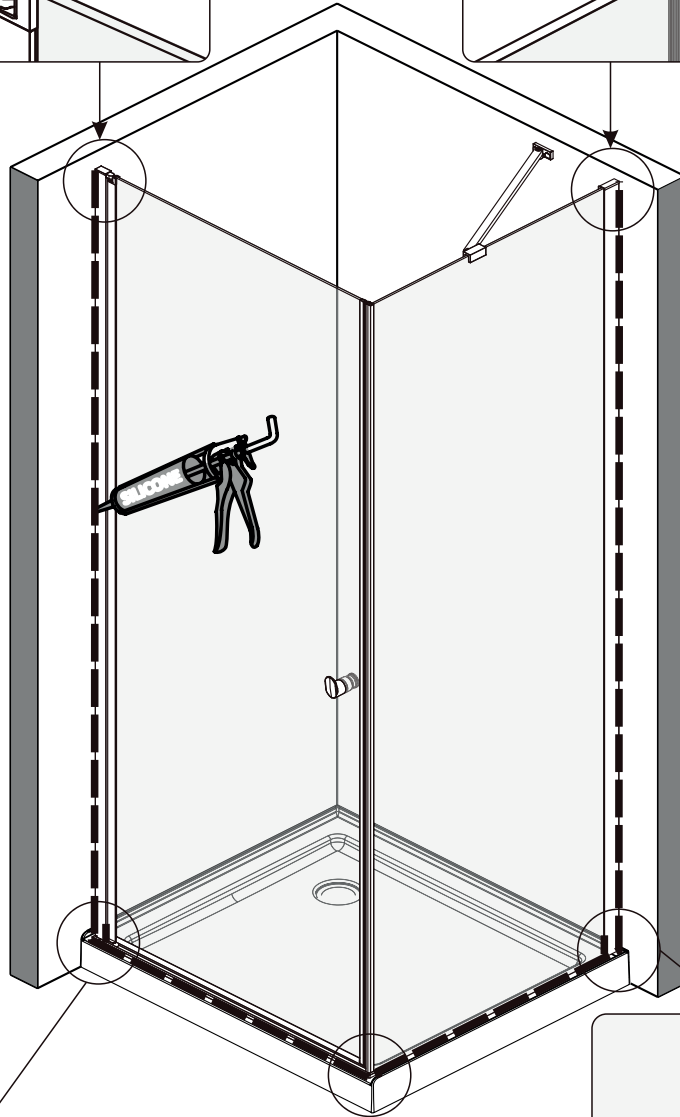

hooked

Montage instructie
Assembling instruction
Montageanleitung
Instructions de montage
Emballage instruktioener
Instrukcja montażu

CX18

1.

	X	Y
90	873-888 mm	873-888 mm
100	973-988 mm	973-988 mm

additional tools

9.

OR

10.

NO	Qty	Description	NO	Qty	Description
1	1	Fixed panel profile top cover	13	1	Chrome back splash
2	1	Wall profile	14	1	Threshold part R
3	1	Clear fixe panel	15	1	Threshold part L
4	1	Magnet B	16	1	Fixed panel profile top cover
5	4	Screw Cap	17	1	Wall bracket
6	10	Screw ST4X40	18	1	Chrome Wall Channel
7	1	Chrome handle	19	1	Clear fixe panel
8	4	Screw ST4X10	20	1	Magnet A
9	10	Wall anchor	21	1	Squeeze gasket tool
10	1	Threshold part L	22	1	Squeeze gasket
11	1	Threshold part R	23	1	Allan key kit
12	1	Battom gaskgt			