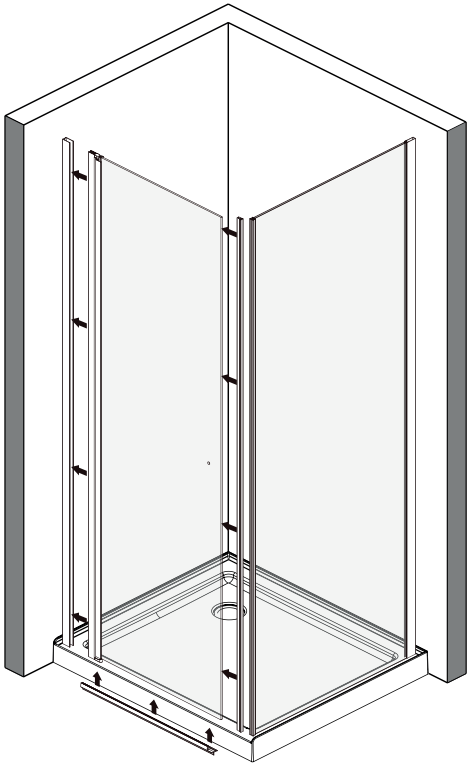

hooked

Montage instructie
Assembling instruction
Montageanleitung
Instructions de montage
Emballage instruktioener
Instrukcja montażu

CX18

1.

	X	Y
90	873-888 mm	873-888 mm
100	973-988 mm	973-988 mm

additional tools

included

2.

3.

4.

5.

6.

7.

8.

9.

OR

10.

NO	Qty	Description	NO	Qty	Description
1	1	Fixed panel profile top cover	13	1	Chrome back splash
2	1	Wall profile	14	1	Threshold part R
3	1	Clear fixe panel	15	1	Threshold part L
4	1	Magnet B	16	1	Fixed panel profile top cover
5	4	Screw Cap	17	1	Wall bracket
6	10	Screw ST4X40	18	1	Chrome Wall Channel
7	1	Chrome handle	19	1	Clear fixe panel
8	4	Screw ST4X10	20	1	Magnet A
9	10	Wall anchor	21	1	Squeeze gasket tool
10	1	Threshold part L	22	1	Squeeze gasket
11	1	Threshold part R	23	1	Allan key kit
12	1	Battom gaskgt			