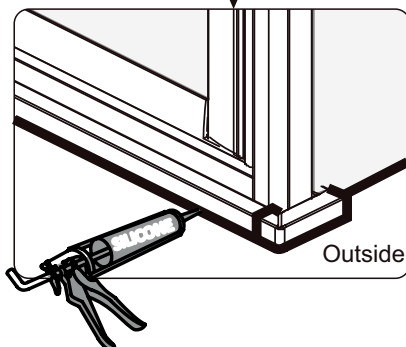

hooked

Montage instructie
Assembling instruction
Montageanleitung
Instructions de montage
Emballage instruktioener
Instrukcja montażu

CX18

1.

	X	Y
90	873-888 mm	873-888 mm
100	973-988 mm	973-988 mm

additional tools

9.

OR

10.

NO	Qty	Description	NO	Qty	Description
1	1	Fixed panel profile top cover	13	1	Chrome back splash
2	1	Wall profile	14	1	Threshold part R
3	1	Clear fixe panel	15	1	Threshold part L
4	1	Magnet B	16	1	Fixed panel profile top cover
5	4	Screw Cap	17	1	Wall bracket
6	10	Screw ST4X40	18	1	Chrome Wall Channel
7	1	Chrome handle	19	1	Clear fixe panel
8	4	Screw ST4X10	20	1	Magnet A
9	10	Wall anchor	21	1	Squeeze gasket tool
10	1	Threshold part L	22	1	Squeeze gasket
11	1	Threshold part R	23	1	Allan key kit
12	1	Battom gaskgt			