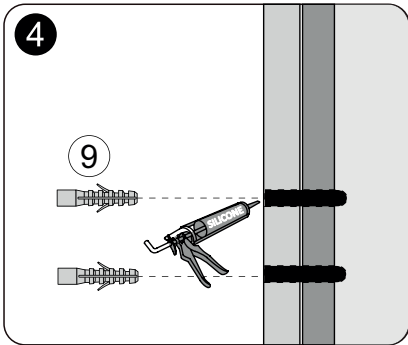

hooked

Montage instructie
Assembling instruction
Montageanleitung
Instructions de montage
Emballage instruktioener
Instrukcja montażu

CX18

1.

	X	Y
90	873-888 mm	873-888 mm
100	973-988 mm	973-988 mm

additional tools

included

2.

3.

4.

5.

6.

7.

8.

9.

OR

10.

NO	Qty	Description	NO	Qty	Description
1	1	Fixed panel profile top cover	13	1	Chrome back splash
2	1	Wall profile	14	1	Threshold part R
3	1	Clear fixe panel	15	1	Threshold part L
4	1	Magnet B	16	1	Fixed panel profile top cover
5	4	Screw Cap	17	1	Wall bracket
6	10	Screw ST4X40	18	1	Chrome Wall Channel
7	1	Chrome handle	19	1	Clear fixe panel
8	4	Screw ST4X10	20	1	Magnet A
9	10	Wall anchor	21	1	Squeeze gasket tool
10	1	Threshold part L	22	1	Squeeze gasket
11	1	Threshold part R	23	1	Allan key kit
12	1	Battom gaskgt			