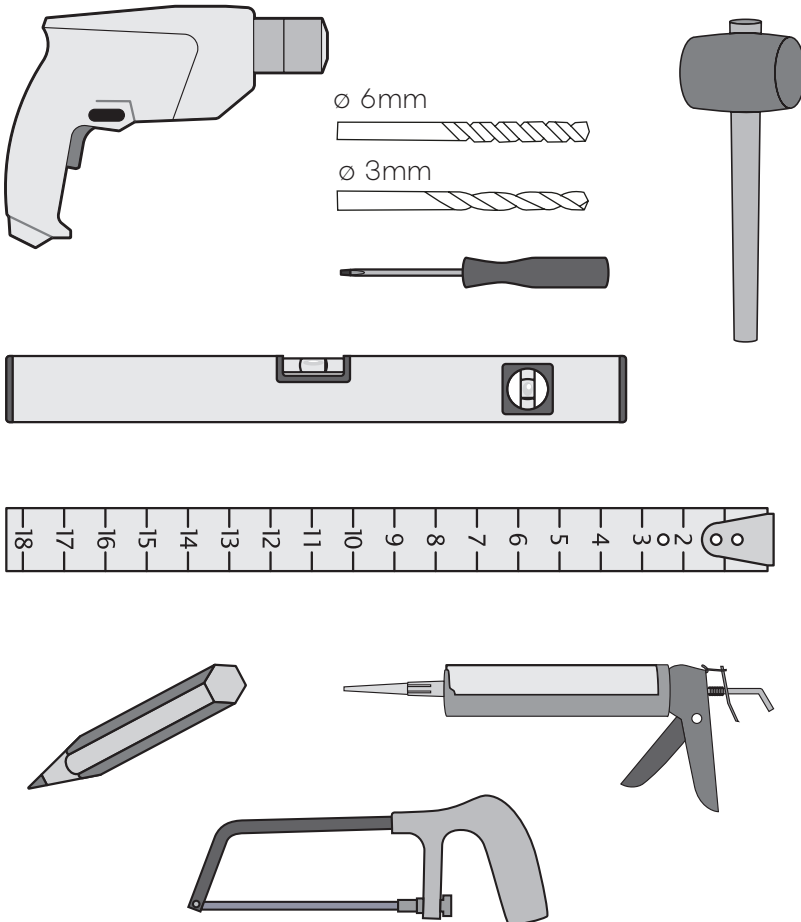

hooked

Montage instructie
Assembling instruction
Montageanleitung
Instructions de montage
Emballage instruktioener
Instrukcja montażu

CX18

1.

	X	Y
90	873-888 mm	873-888 mm
100	973-988 mm	973-988 mm

additional tools

9.

OR

10.

NO	Qty	Description	NO	Qty	Description
1	1	Fixed panel profile top cover	13	1	Chrome back splash
2	1	Wall profile	14	1	Threshold part R
3	1	Clear fixe panel	15	1	Threshold part L
4	1	Magnet B	16	1	Fixed panel profile top cover
5	4	Screw Cap	17	1	Wall bracket
6	10	Screw ST4X40	18	1	Chrome Wall Channel
7	1	Chrome handle	19	1	Clear fixe panel
8	4	Screw ST4X10	20	1	Magnet A
9	10	Wall anchor	21	1	Squeeze gasket tool
10	1	Threshold part L	22	1	Squeeze gasket
11	1	Threshold part R	23	1	Allan key kit
12	1	Battom gaskgt			