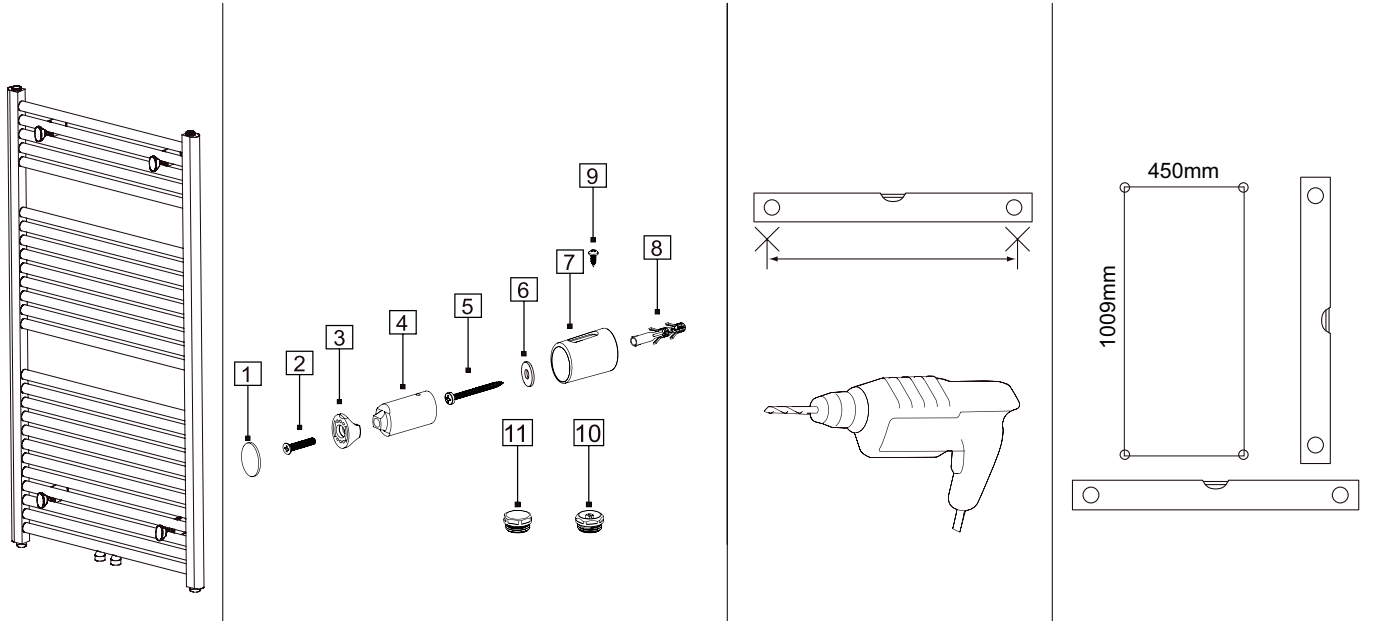

(ENG) Towel Rail Installation

- Read the instruction sheet carefully before installation.
 - Installation should be completed by professional person.
 - Please dispose the package properly.
-

(DE) Handtuchhalter Installation

1200 x 600 mm

1

2

3

4

Contact:
Van Harenstraat 1
5145 RH Waalwijk