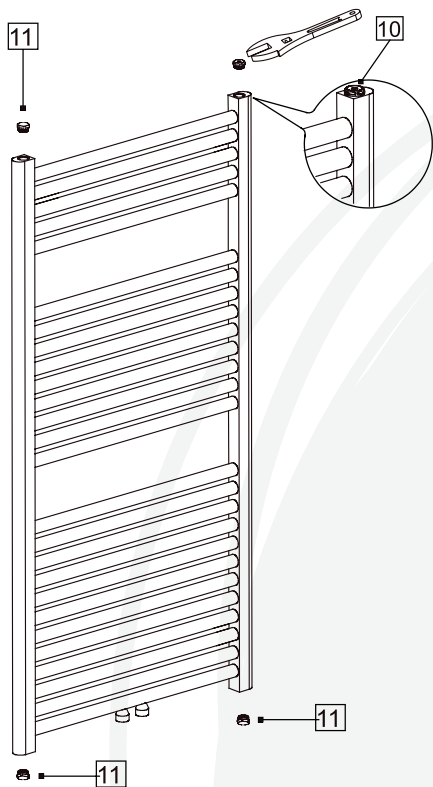

(ENG) Towel Rail Installation

- Read the instruction sheet carefully before installation.
 - Installation should be completed by professional person.
 - Please dispose the package properly.
-

(DE) Handtuchhalter Installation

1200 x 600 mm

1

2

3

4

Contact:
Van Harenstraat 1
5145 RH Waalwijk