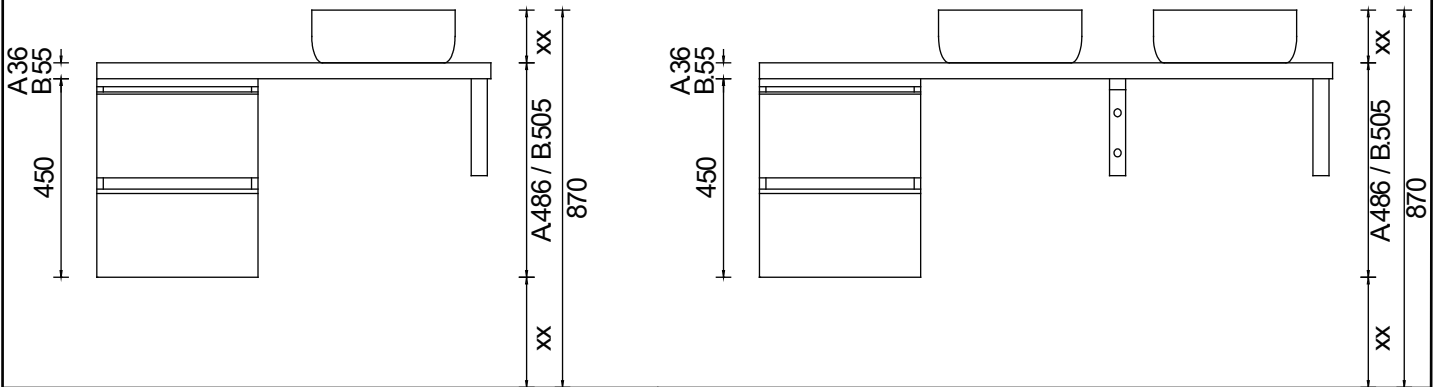

Installation Guide 1/2

WIESBADEN
SANITAIR

Tools for assemble

Reference height

Mounted drawer

WIESBADEN
SANITAIR

2/2