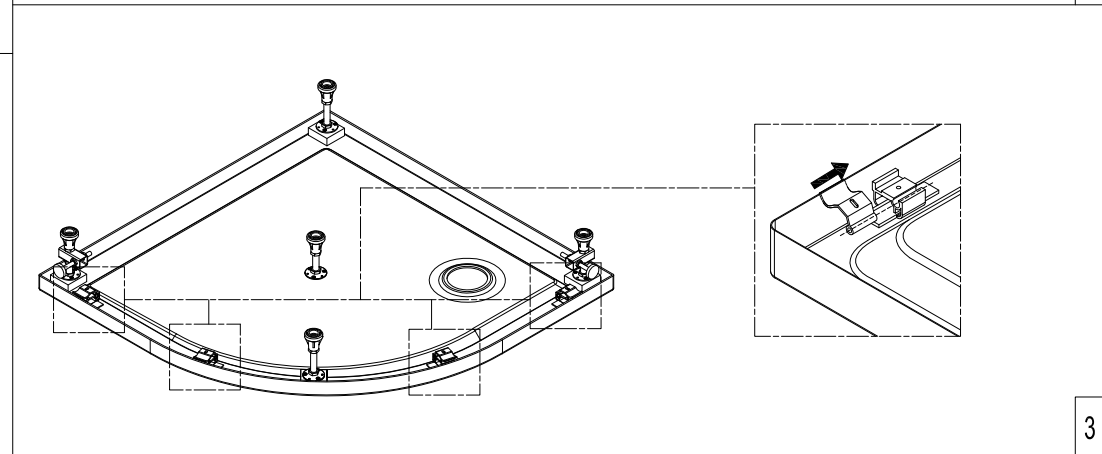

ART.21.3511

DOUCHEBAK-PANEEL INSTALLATIE

1  x1	2  x2	3  x2	4  80mm x1	5  x1	6  x5	7  x5
8  ST4*16 x15	9  x4	10  x4	11  100mm x4	12  x12		

1. Explosive view

2. Installatie

2

3

4