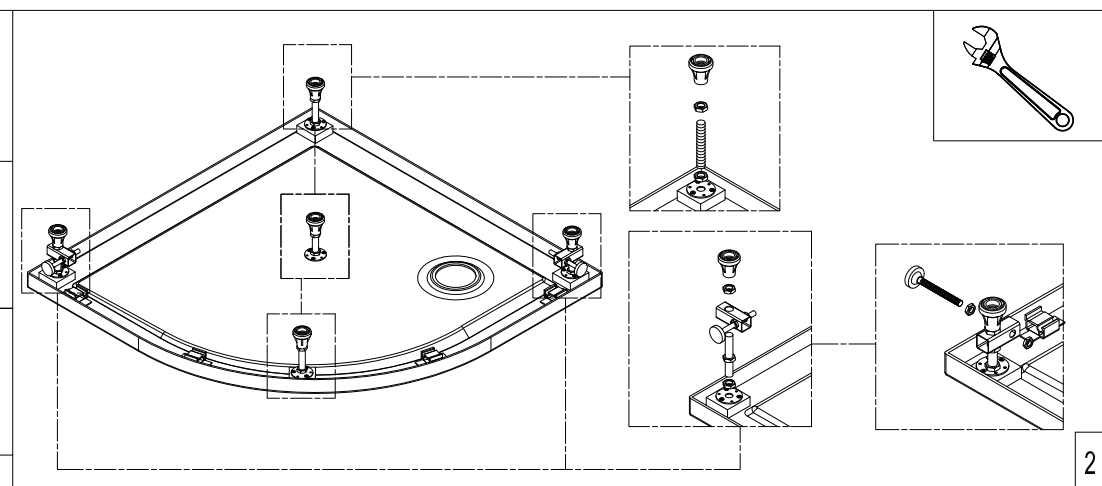

ART.21.3511

DOUCHEBAK-PANEEL INSTALLATIE

1  x1	2  x2	3  x2	4  80mm x1	5  x1	6  x5	7  x5
8  ST4*16 x15	9  x4	10  x4	11  100mm x4	12  x12		

1. Explosive view

2. Installatie

2

3

4