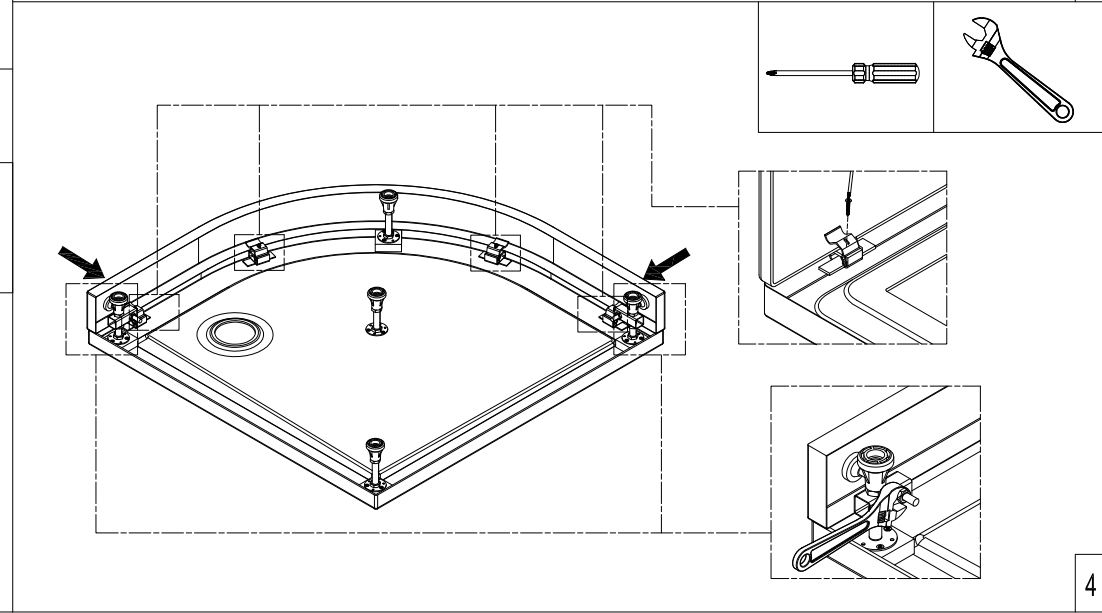

ART.21.3511

DOUCHEBAK-PANEEL INSTALLATIE

1  x1	2  x2	3  x2	4  80mm x1	5  x1	6  x5	7  x5
8  ST4*16 x15	9  x4	10  x4	11  100mm x4	12  x12		

1. Explosive view

2. Installatie

2

3

4