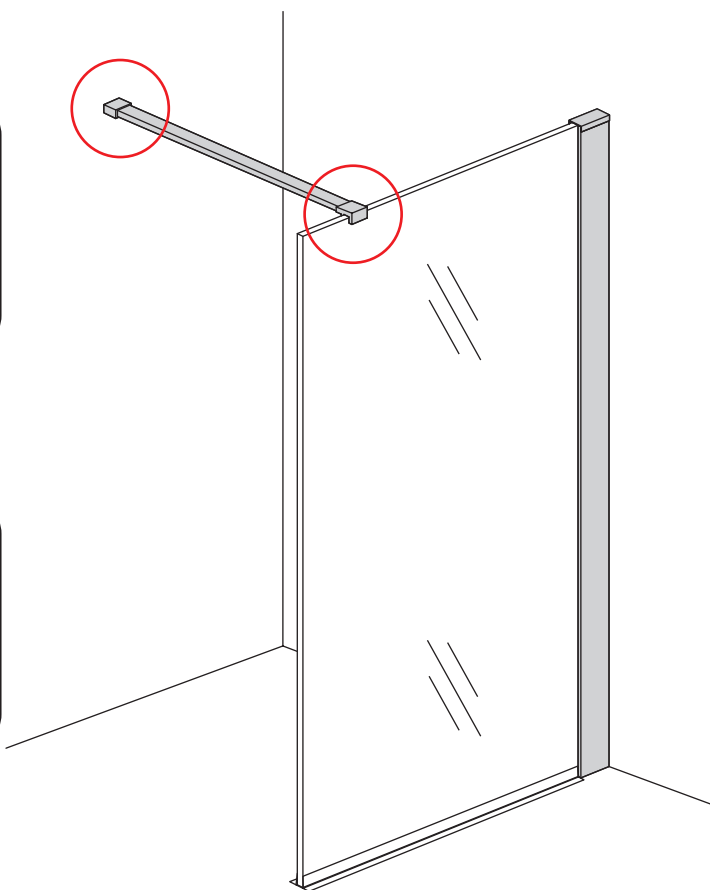

1

Please cut off the protection foil from the fixed glass aluminum profile side.  
 Do not taken off the protection foil at all before you finished the installation!  
 The Foil could protect 3 layer film do not damaged by any sharp tools during the installing.

# 3

1015(880-900x2000)  
1015(980-1000x2000)  
1215(1180-1200x2000)

# 5

Voorzie beide kanten van het muurprofiel (binnen- en buitenkant) van siliconenkit.

Please use soft towel to clean glass, any sharp tools do not allowed to touch the glass!

Soft Towel