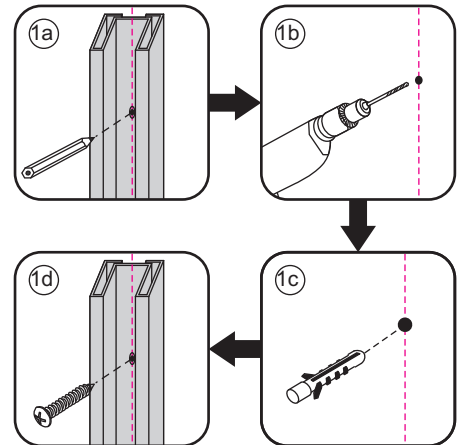

1

Please cut off the protection foil from the fixed glass aluminum profile side.  
 Do not taken off the protection foil at all before you finished the installation!  
 The Foil could protect 3 layer film do not damaged by any sharp tools during the installing.

# 3

1015(880-900x2000)  
1015(980-1000x2000)  
1215(1180-1200x2000)