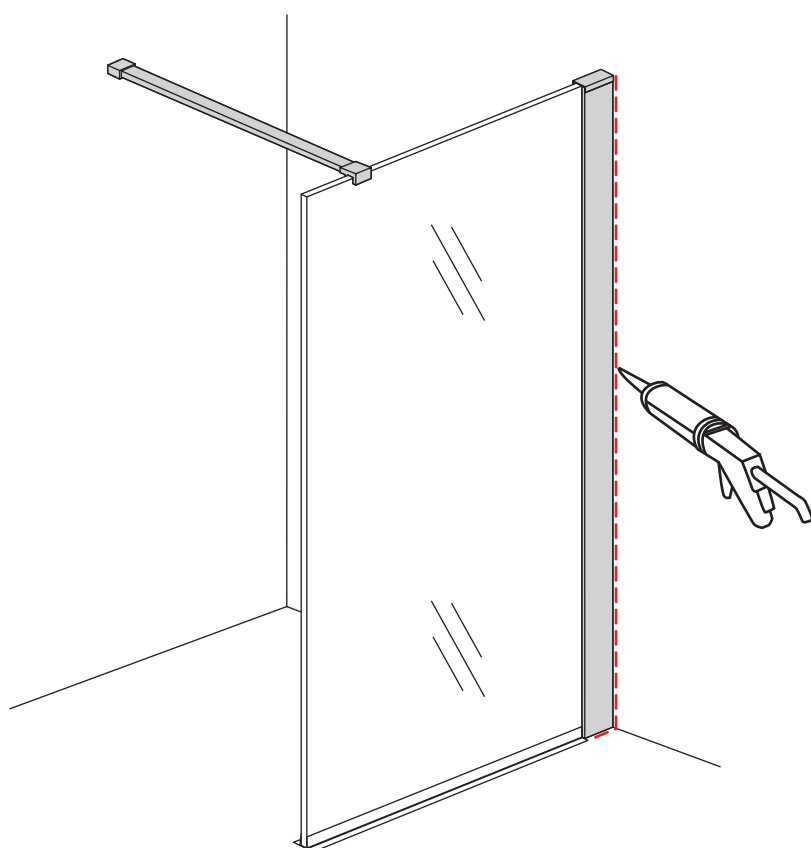

1

Please cut off the protection foil from the fixed glass aluminum profile side.  
 Do not taken off the protection foil at all before you finished the installation!  
 The Foil could protect 3 layer film do not damaged by any sharp tools during the installing.

# 3

1015(880-900x2000)  
1015(980-1000x2000)  
1215(1180-1200x2000)

# 5

Voorzie beide kanten van het muurprofiel (binnen- en buitenkant) van siliconenkit.

Please use soft towel to clean glass, any sharp tools do not allowed to touch the glass!

Soft Towel