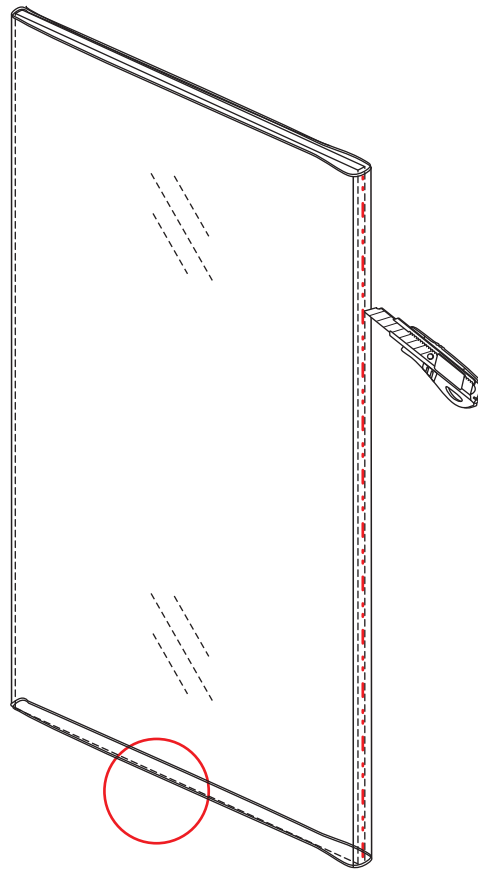

1

Please cut off the protection foil from the fixed glass aluminum profile side.  
 Do not taken off the protection foil at all before you finished the installation!  
 The Foil could protect 3 layer film do not damaged by any sharp tools during the installing.

# 3

1015(880-900x2000)  
1015(980-1000x2000)  
1215(1180-1200x2000)