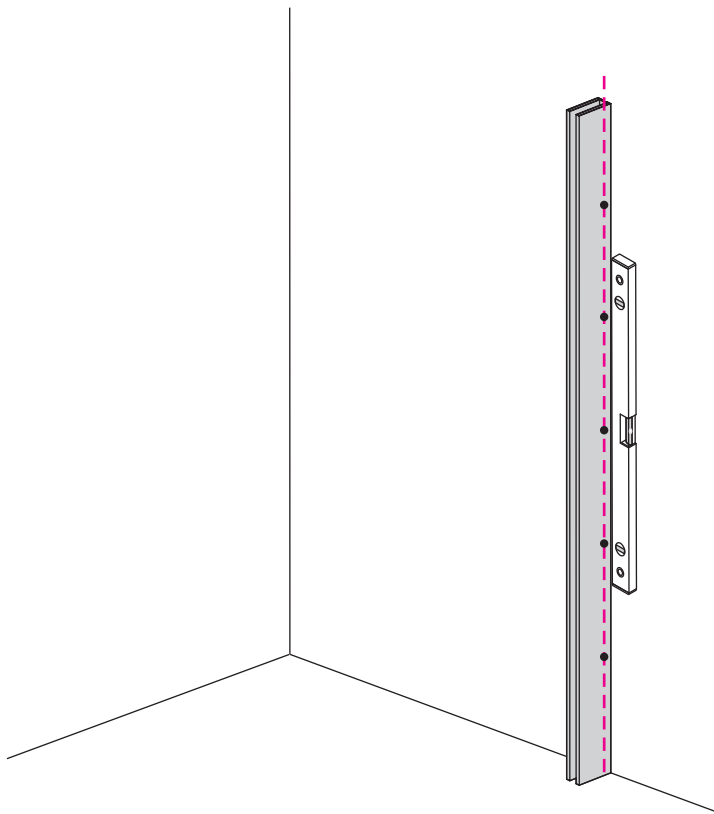

1

Please cut off the protection foil from the fixed glass aluminum profile side.  
 Do not taken off the protection foil at all before you finished the installation!  
 The Foil could protect 3 layer film do not damaged by any sharp tools during the installing.

# 3

1015(880-900x2000)  
1015(980-1000x2000)  
1215(1180-1200x2000)