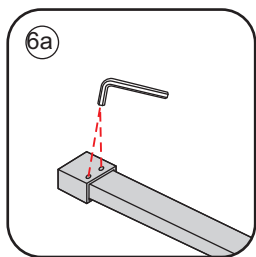

1

Please cut off the protection foil from the fixed glass aluminum profile side.  
 Do not taken off the protection foil at all before you finished the installation!  
 The Foil could protect 3 layer film do not damaged by any sharp tools during the installing.

# 3

1015(880-900x2000)  
1015(980-1000x2000)  
1215(1180-1200x2000)

# 5

Voorzie beide kanten van het muurprofiel (binnen- en buitenkant) van siliconenkit.

Please use soft towel to clean glass, any sharp tools do not allowed to touch the glass!

Soft Towel