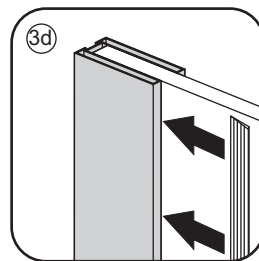

1

Please cut off the protection foil from the fixed glass aluminum profile side.  
 Do not taken off the protection foil at all before you finished the installation!  
 The Foil could protect 3 layer film do not damaged by any sharp tools during the installing.

# 3

1015(880-900x2000)  
1015(980-1000x2000)  
1215(1180-1200x2000)