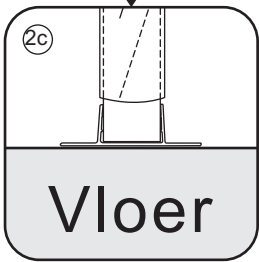

1

Please cut off the protection foil from the fixed glass aluminum profile side.  
 Do not taken off the protection foil at all before you finished the installation!  
 The Foil could protect 3 layer film do not damaged by any sharp tools during the installing.

# 3

1015(880-900x2000)  
1015(980-1000x2000)  
1215(1180-1200x2000)