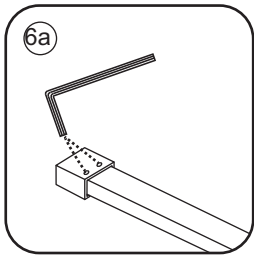

1

Please cut off the protection foil from the fixed glass aluminum profile side.
 Do not taken off the protection foil at all before you finished the installation!
 The Foil could protect 3 layer film do not damaged by any sharp tools during the installing.

1015(780-800x2000)
1015(880-900x2000)
1015(980-1000x2000)
1215(1180-1200x2000)

5

- $\Phi 3\text{mm}$
- X4 4x12

- $\Phi 6\text{mm}$
- X1 $\Phi 6 \times 30$
- X1 4x30

Voorzie alleen de buitenzijde van de cabine van siliconenkit.