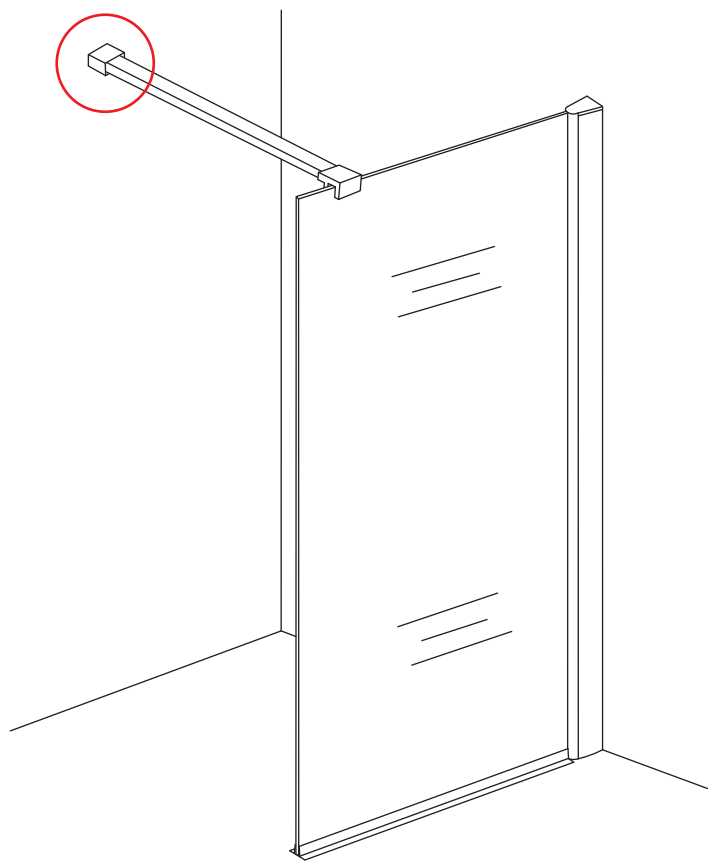

1

Please cut off the protection foil from the fixed glass aluminum profile side.
 Do not taken off the protection foil at all before you finished the installation!
 The Foil could protect 3 layer film do not damaged by any sharp tools during the installing.

1015(780-800x2000)
1015(880-900x2000)
1015(980-1000x2000)
1215(1180-1200x2000)

5

- $\Phi 3\text{mm}$
- X4 4x12

- $\Phi 6\text{mm}$
- X1 $\Phi 6 \times 30$
- X1 4x30

Voorzie alleen de buitenzijde van de cabine van siliconenkit.