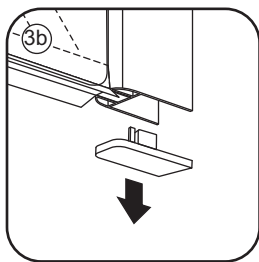

1

Please cut off the protection foil from the fixed glass aluminum profile side.
 Do not taken off the protection foil at all before you finished the installation!
 The Foil could protect 3 layer film do not damaged by any sharp tools during the installing.

1015(780-800x2000)
1015(880-900x2000)
1015(980-1000x2000)
1215(1180-1200x2000)

5

- $\Phi 3\text{mm}$
- X4 4x12

- $\Phi 6\text{mm}$
- X1 $\Phi 6 \times 30$
- X1 4x30

Voorzie alleen de buitenzijde van de cabine van siliconenkit.