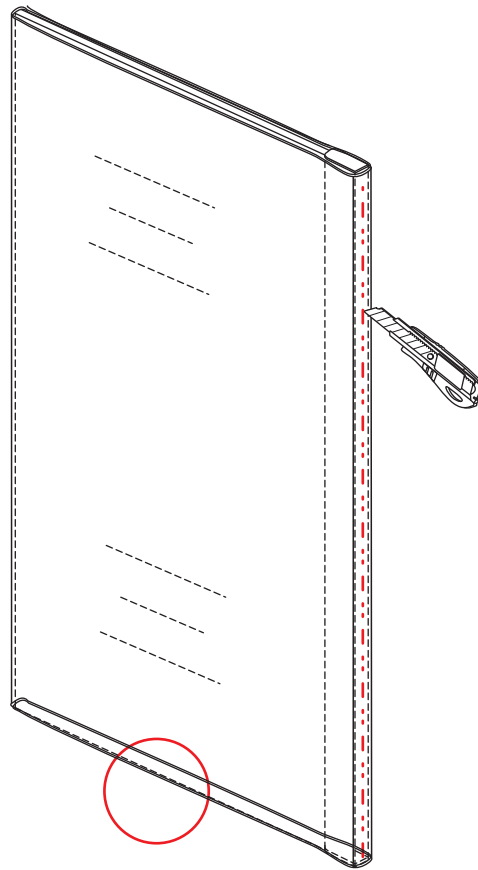

1

Please cut off the protection foil from the fixed glass aluminum profile side.
 Do not taken off the protection foil at all before you finished the installation!
 The Foil could protect 3 layer film do not damaged by any sharp tools during the installing.

1015(780-800x2000)
1015(880-900x2000)
1015(980-1000x2000)
1215(1180-1200x2000)

5

- $\Phi 3\text{mm}$
- X4 4x12

- $\Phi 6\text{mm}$
- X1 $\Phi 6 \times 30$
- X1 4x30

Voorzie alleen de buitenzijde van de cabine van siliconenkit.