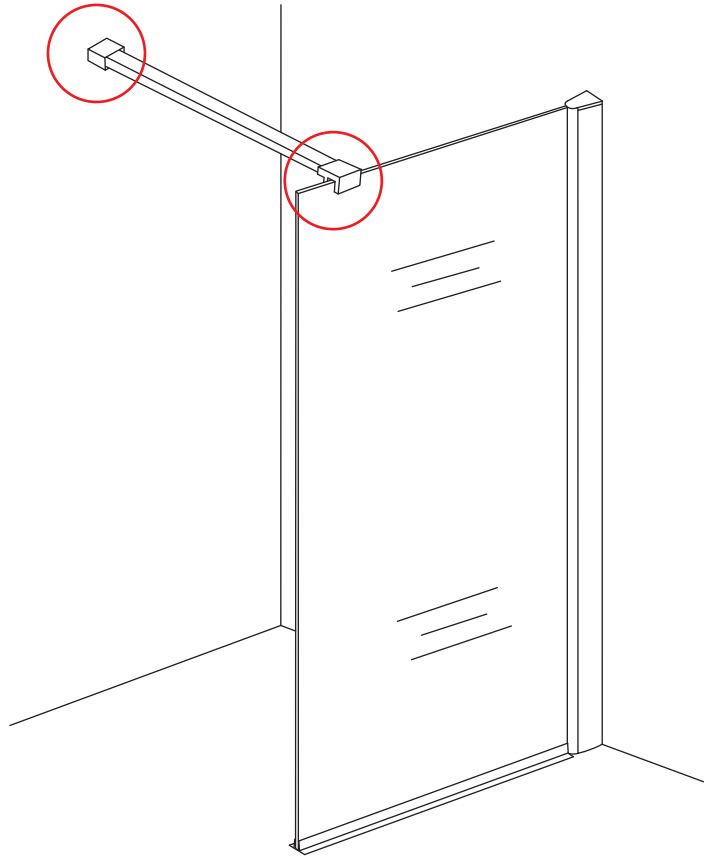

1

Please cut off the protection foil from the fixed glass aluminum profile side.
 Do not taken off the protection foil at all before you finished the installation!
 The Foil could protect 3 layer film do not damaged by any sharp tools during the installing.

1015(780-800x2000)
1015(880-900x2000)
1015(980-1000x2000)
1215(1180-1200x2000)

5

- $\Phi 3\text{mm}$
- X4 4x12

- $\Phi 6\text{mm}$
- X1 $\Phi 6 \times 30$
- X1 4x30

Voorzie alleen de buitenzijde van de cabine van siliconenkit.