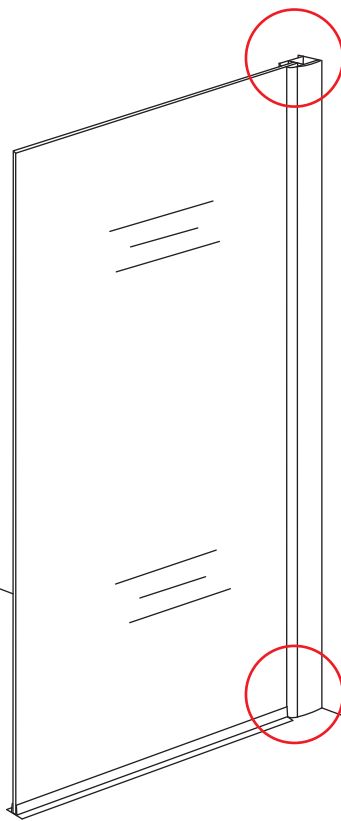

1

Please cut off the protection foil from the fixed glass aluminum profile side.
 Do not taken off the protection foil at all before you finished the installation!
 The Foil could protect 3 layer film do not damaged by any sharp tools during the installing.

1015(780-800x2000)
1015(880-900x2000)
1015(980-1000x2000)
1215(1180-1200x2000)

5

- $\Phi 3\text{mm}$
- X4 4x12

- $\Phi 6\text{mm}$
- X1 $\Phi 6 \times 30$
- X1 4x30

Voorzie alleen de buitenzijde van de cabine van siliconenkit.