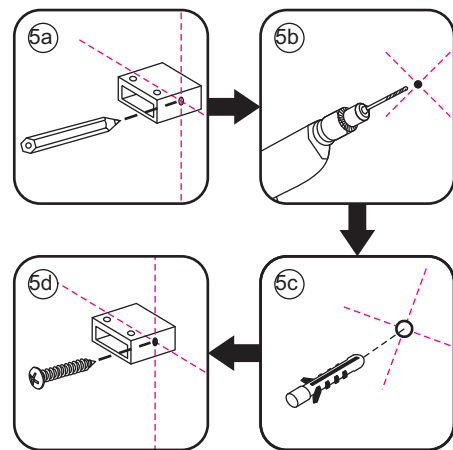

1

Please cut off the protection foil from the fixed glass aluminum profile side.
 Do not taken off the protection foil at all before you finished the installation!
 The Foil could protect 3 layer film do not damaged by any sharp tools during the installing.

1015(780-800x2000)
1015(880-900x2000)
1015(980-1000x2000)
1215(1180-1200x2000)

5

- $\Phi 3\text{mm}$
- X4 4x12

- $\Phi 6\text{mm}$
- X1 $\Phi 6 \times 30$
- X1 4x30

Voorzie alleen de buitenzijde van de cabine van siliconenkit.