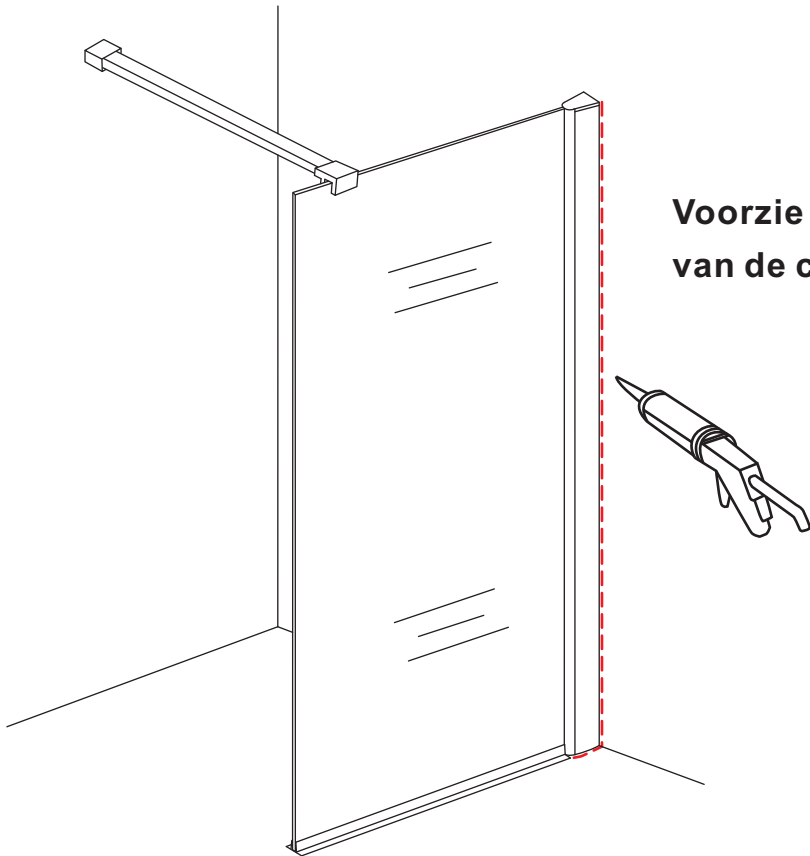

1

Please cut off the protection foil from the fixed glass aluminum profile side.
 Do not taken off the protection foil at all before you finished the installation!
 The Foil could protect 3 layer film do not damaged by any sharp tools during the installing.

1015(780-800x2000)
1015(880-900x2000)
1015(980-1000x2000)
1215(1180-1200x2000)

5

- $\Phi 3\text{mm}$
- X4 4x12

- $\Phi 6\text{mm}$
- X1 $\Phi 6 \times 30$
- X1 4x30

Voorzie alleen de buitenzijde van de cabine van siliconenkit.