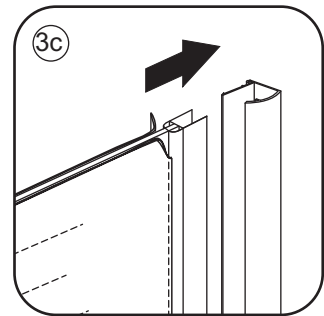

1

Please cut off the protection foil from the fixed glass aluminum profile side.
 Do not taken off the protection foil at all before you finished the installation!
 The Foil could protect 3 layer film do not damaged by any sharp tools during the installing.

1015(780-800x2000)
1015(880-900x2000)
1015(980-1000x2000)
1215(1180-1200x2000)

5

- $\Phi 3\text{mm}$
- X4 4x12

- $\Phi 6\text{mm}$
- X1 $\Phi 6 \times 30$
- X1 4x30

Voorzie alleen de buitenzijde van de cabine van siliconenkit.