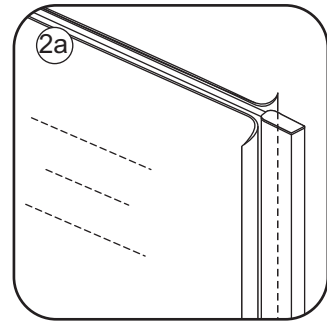

1

Please cut off the protection foil from the fixed glass aluminum profile side.
 Do not taken off the protection foil at all before you finished the installation!
 The Foil could protect 3 layer film do not damaged by any sharp tools during the installing.

1015(780-800x2000)
1015(880-900x2000)
1015(980-1000x2000)
1215(1180-1200x2000)

5

- $\Phi 3\text{mm}$
- X4 4x12

- $\Phi 6\text{mm}$
- X1 $\Phi 6 \times 30$
- X1 4x30

Voorzie alleen de buitenzijde van de cabine van siliconenkit.