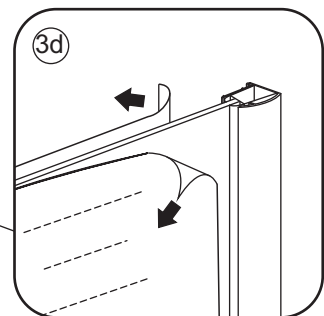

1

Please cut off the protection foil from the fixed glass aluminum profile side.
 Do not taken off the protection foil at all before you finished the installation!
 The Foil could protect 3 layer film do not damaged by any sharp tools during the installing.

1015(780-800x2000)
1015(880-900x2000)
1015(980-1000x2000)
1215(1180-1200x2000)

5

- $\Phi 3\text{mm}$
- X4 4x12

- $\Phi 6\text{mm}$
- X1 $\Phi 6 \times 30$
- X1 4x30

Voorzie alleen de buitenzijde van de cabine van siliconenkit.