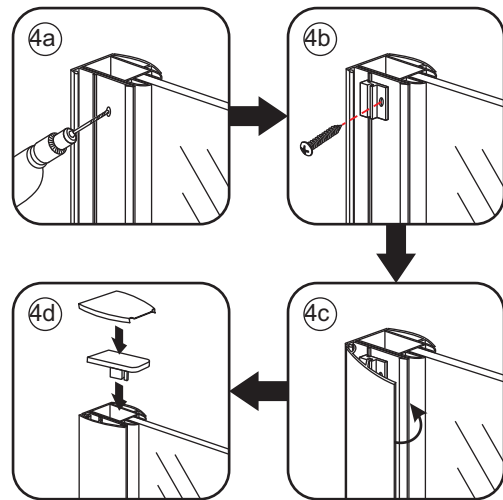

1

Please cut off the protection foil from the fixed glass aluminum profile side.
 Do not taken off the protection foil at all before you finished the installation!
 The Foil could protect 3 layer film do not damaged by any sharp tools during the installing.

1015(780-800x2000)
1015(880-900x2000)
1015(980-1000x2000)
1215(1180-1200x2000)

5

- $\Phi 3\text{mm}$
- X4 4x12

- $\Phi 6\text{mm}$
- X1 $\Phi 6 \times 30$
- X1 4x30

Voorzie alleen de buitenzijde van de cabine van siliconenkit.