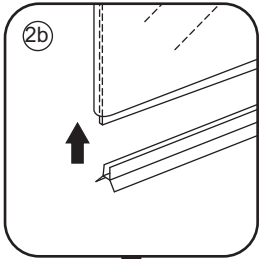

1

Please cut off the protection foil from the fixed glass aluminum profile side.
 Do not taken off the protection foil at all before you finished the installation!
 The Foil could protect 3 layer film do not damaged by any sharp tools during the installing.

1015(780-800x2000)
1015(880-900x2000)
1015(980-1000x2000)
1215(1180-1200x2000)

5

- $\Phi 3\text{mm}$
- X4 4x12

- $\Phi 6\text{mm}$
- X1 $\Phi 6 \times 30$
- X1 4x30

Voorzie alleen de buitenzijde van de cabine van siliconenkit.