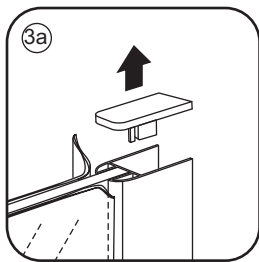

1

Please cut off the protection foil from the fixed glass aluminum profile side.
 Do not taken off the protection foil at all before you finished the installation!
 The Foil could protect 3 layer film do not damaged by any sharp tools during the installing.

1015(780-800x2000)
1015(880-900x2000)
1015(980-1000x2000)
1215(1180-1200x2000)

5

- $\Phi 3\text{mm}$
- X4 4x12

- $\Phi 6\text{mm}$
- X1 $\Phi 6 \times 30$
- X1 4x30

Voorzie alleen de buitenzijde van de cabine van siliconenkit.