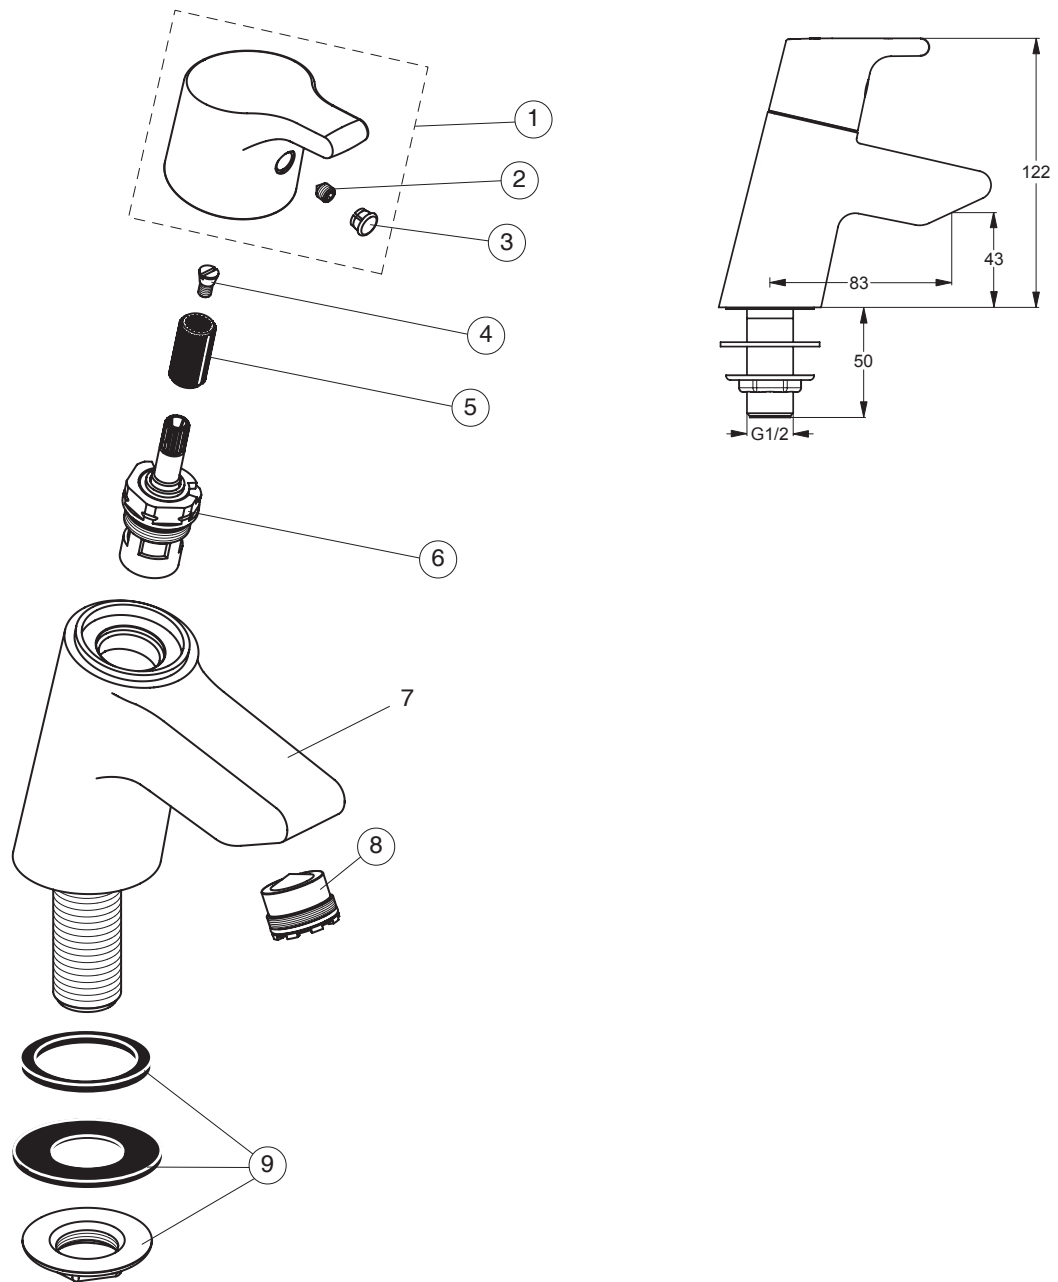

ACTIVE (B8075AA)

Pos.	Signify	Spare parts-Nr.	Quantity	Pos.	Signify	Spare parts-Nr.	Quantity
1	Lever,w/logo ISI-compl.	B960676AA	1 Pcs.				
2	Screw M5x6	A963667NU	1 Pcs.				
3	Button	A961157AA	1 Pcs.				
4	Screw M4	A961337NU	1 Pcs.				
5	Griff-insert	A963196NU	1 Pcs.				
6	Valve G1/2 Red	A963003NU	1 Pcs.				
7	Body pillar tap 1/2		1 Pcs.				
8	Aerator Honeycomb	B960366NU	1 Pcs.				
9	Cache M21.5x1						
	Connecting set	B960471NU	1 Set				