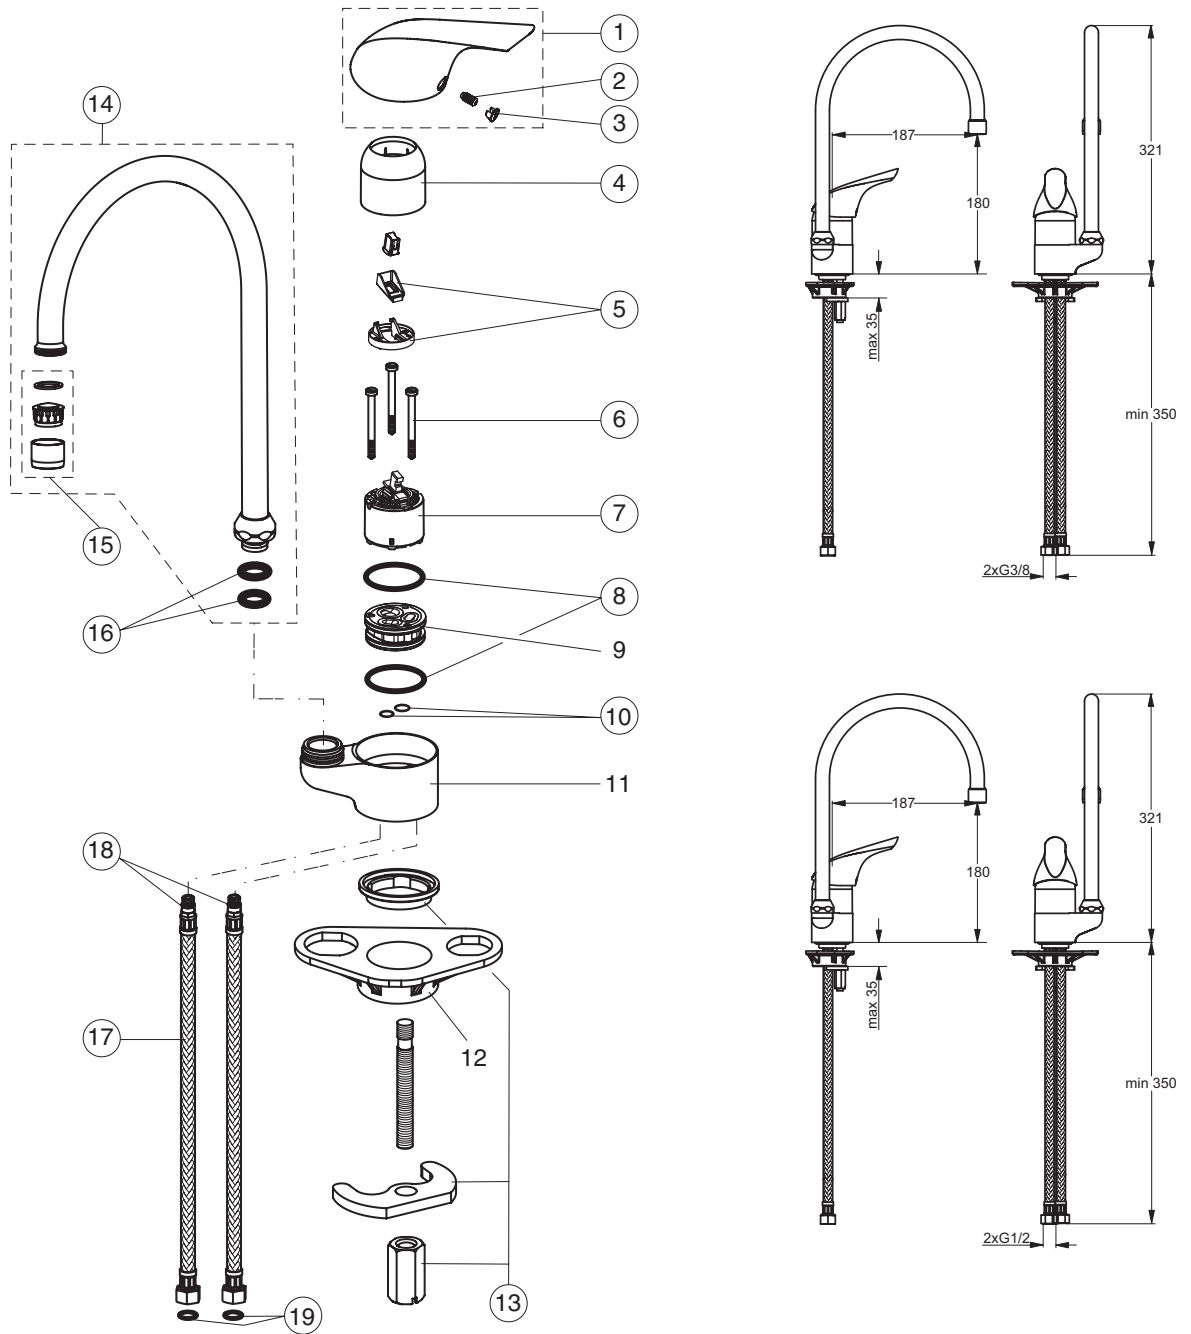

**(B3696AA;B4258AA;
CERAPLAN NEW B4277AA)**

*Ideal
Standard*

Pos.	Signify	Spare parts-Nr.	Quantity	Pos.	Signify	Spare parts-Nr.	Quantity
1	Handle compl.	B964882AA	1 Pcs.	12	U plate support		1 Pcs.
2	Handle screw M5x10 DIN915	A963309NU	1 Pcs.	13	befestigungsset CSPRINT/CONT.	A964520NU	1 Pcs.
3	Cap(Blue/Red)	A963054NU	1 Pcs.	14	Tub. spout R200mm	A964530AA	1 Pcs.
4	Cap CERAPLAN	A964529AA	1 Pcs.	15	Cascade perlator M22x1-B	A960996AA	1 Pcs.
5	Volume stop	A960080NU	1 Pcs.	16	O-Ring \varnothing 13x2.5	A962728NU	2 Pcs.
6	Screw M4x59	A963331NU	3 Pcs.	17	Flex hose F3/8 M10x1C/8x12/L400	A963305AA	1 Pcs.
7	Cartridge \varnothing 47mm	A960500NU	1 Pcs.		Flex hose G1/2 M10x1C/8x12/L400	B964562AA	1 Pcs.
	Cartridge \varnothing 47mm- ECO	B964896NU	1 Pcs.	18	Sealing ring for pos.17	A963307NU	2 Pcs.
8	O-Ring \varnothing 44x2	A961338NU	2 Pcs.	19	O-Ring \varnothing 8x1.88	A963306NU	2 Pcs.
9	Manifold		1 Pcs.				
10	O-Ring \varnothing 9x2	A961868NU	5 Pcs.				
11	Body kitchen		1 Pcs.				