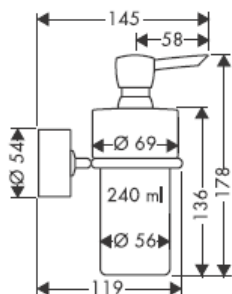

41530XXX

41560XX

41580XXX

With the excentric washer it is possible to equalize tolerance of the drilling.

Decor ring only for chrome plated/gold plated variant!

41519XXX

41521XXX

41533XXX