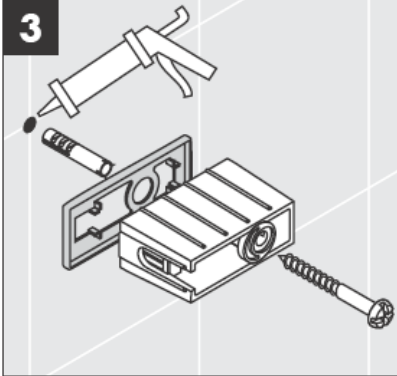

41530XXX

41560XX

41580XXX

With the excentric washer it is possible to equalize tolerance of the drilling.

Decor ring only for chrome plated/gold plated variant!

41519XXX

41521XXX

41533XXX