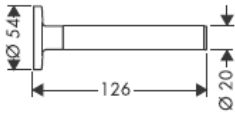

41528XXX

41520XXX