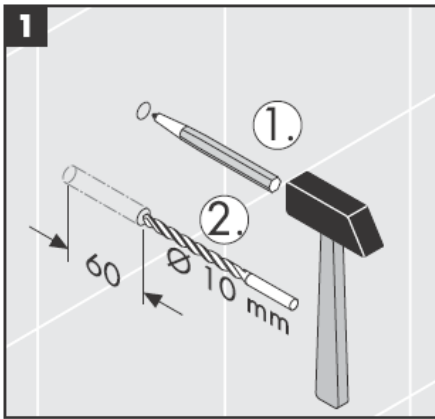

41528XXX

41520XXX

Decor ring only for chrome plated/gold plated variant!