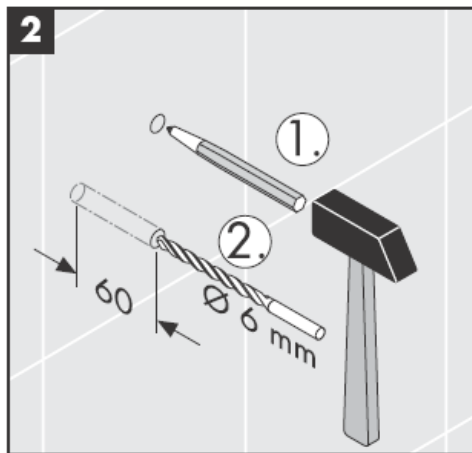

41534XXX

41535XXX

41536XXX

41538XXX

The glass could be of a different size as illustrated due to it being blown by mouth.

Decor ring only for chrome plated/gold plated variant!

Lift off pump and lid for filling and cleaning.