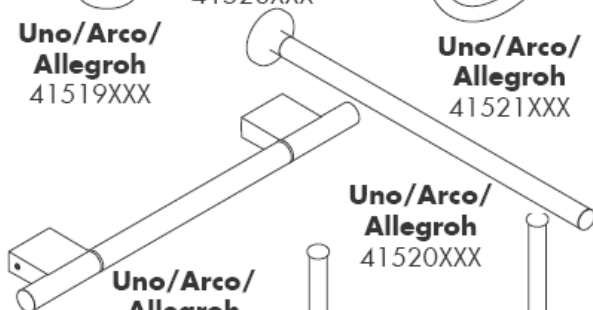

**Uno/Arco/
Allegroh**
41530XXX
41560XXX
41580XXX