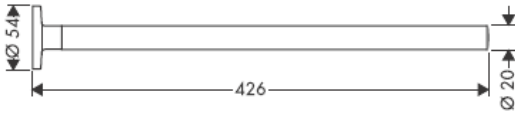

Decor ring only for chrome plated/gold plated variant!