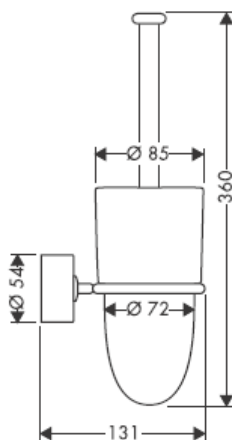

41535XXX

The glass could be of a different size as illustrated due to it being blown by mouth.