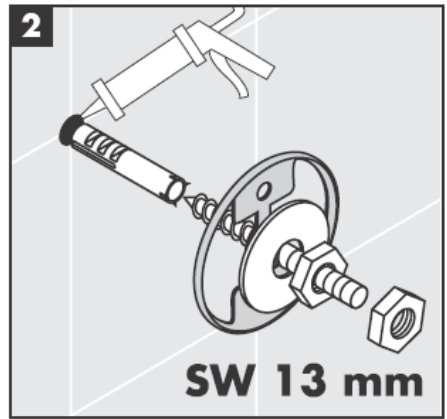

41528XXX

41520XXX

Decor ring only for chrome plated/gold plated variant!