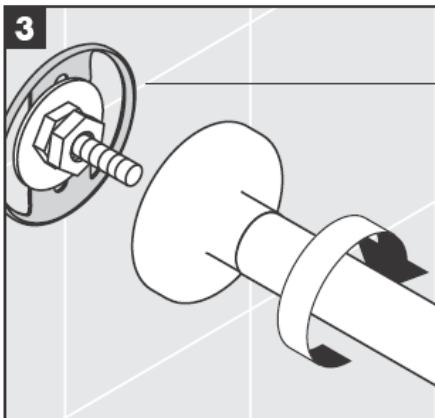

41528XXX

41520XXX

Decor ring only for chrome plated/gold plated variant!